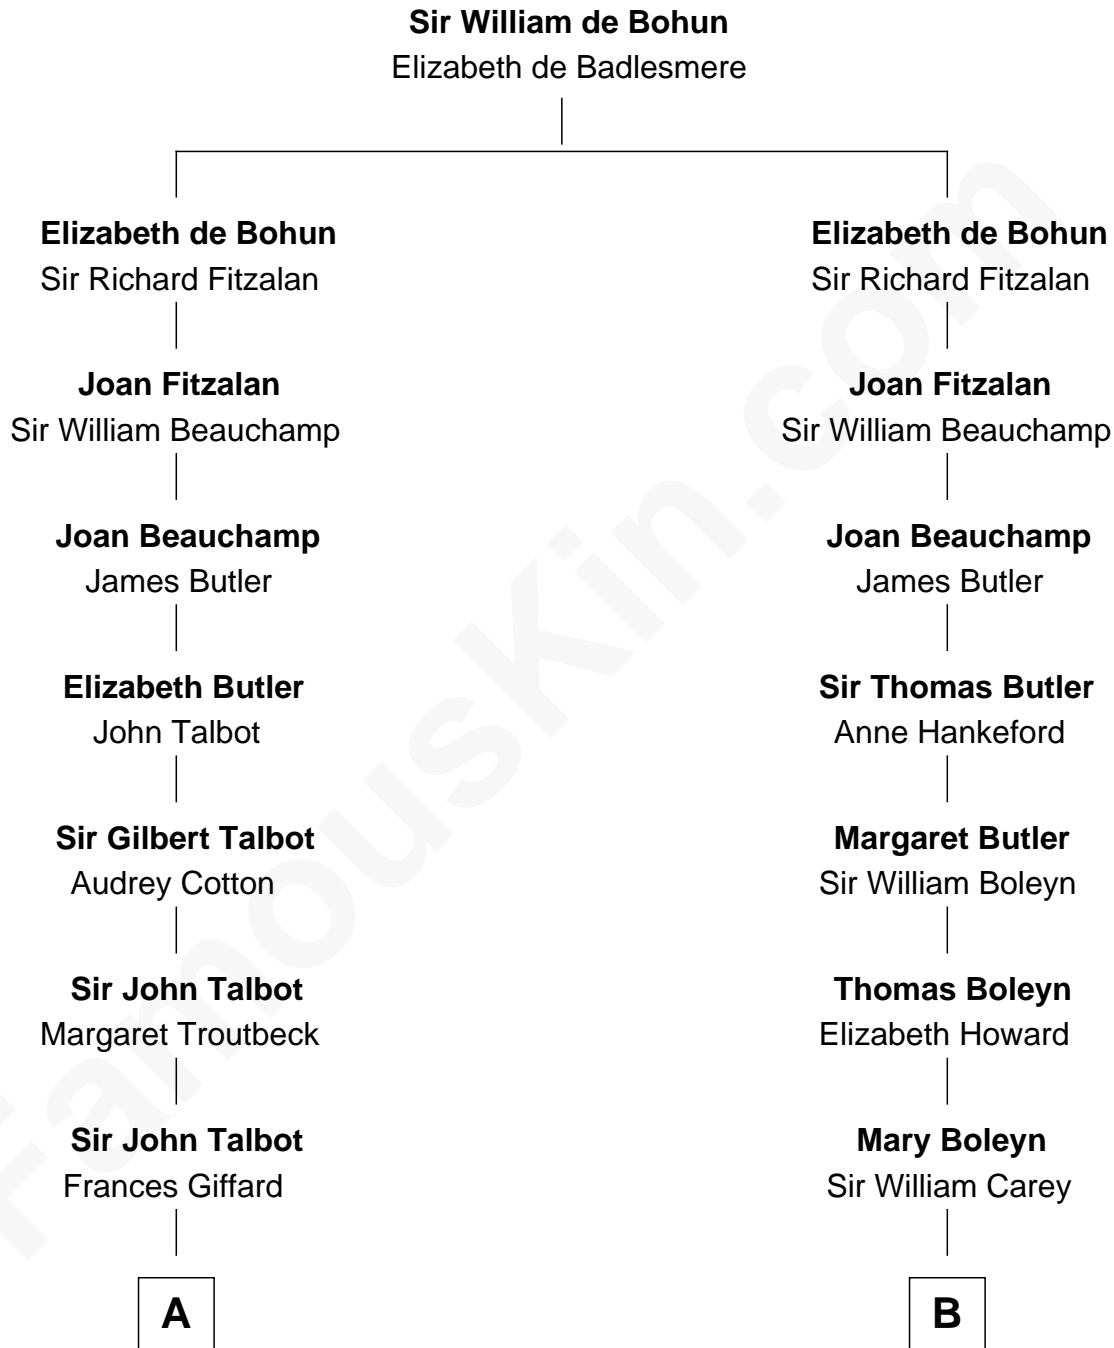

FamousKin.com Relationship Chart of

Prince William

Prince of Wales

19th cousin 1 time removed of

Liz Claiborne

Fashion Designer and Founder of Liz Claiborne Inc.

C

Elizabeth Bowes-Lyon

George VI, King of the United Kingdom

Elizabeth II, Queen of the United Kingdom

Prince Philip of Edinburgh

Charles III, King of the United Kingdom

Princess Diana Frances Spencer

Prince William

Prince of Wales