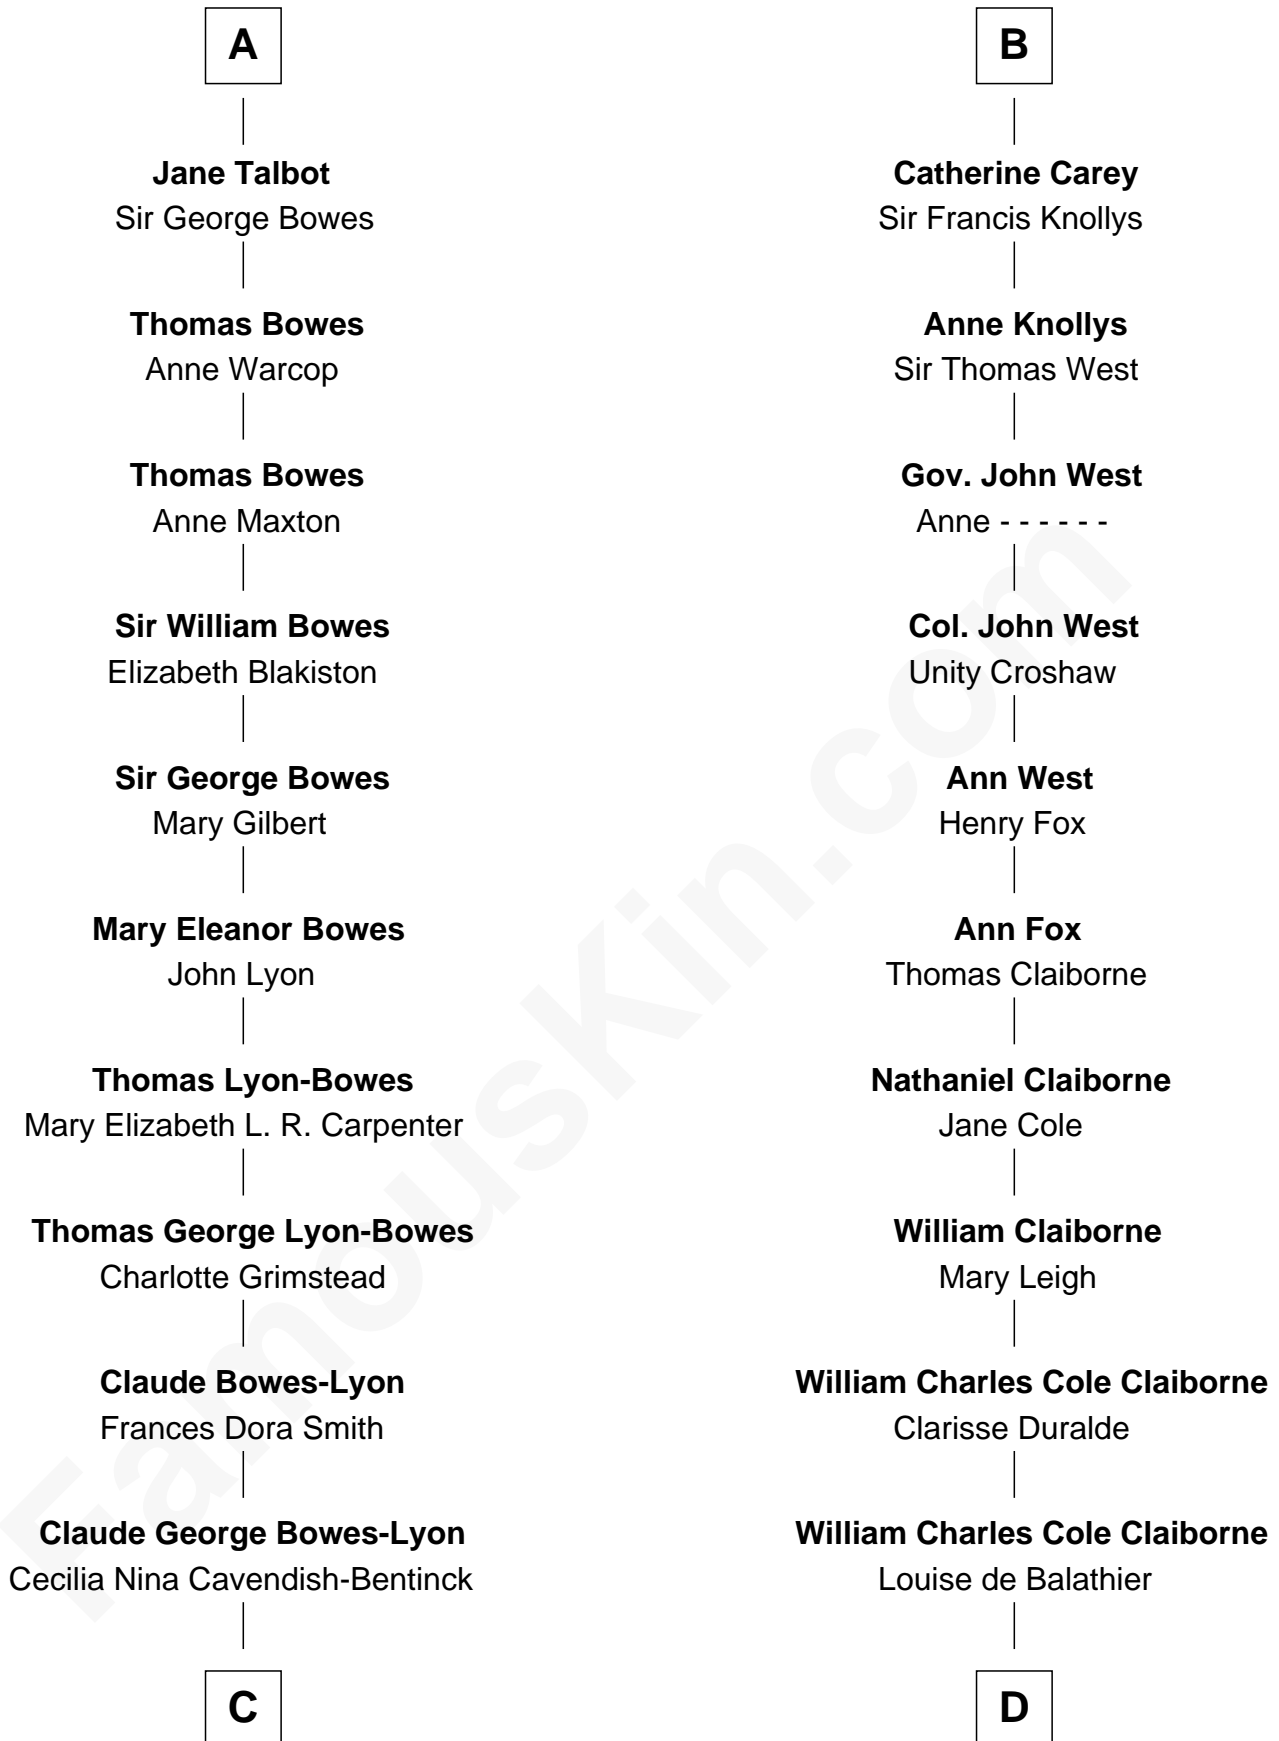

FamousKin.com Relationship Chart of

Prince William

Prince of Wales

19th cousin 1 time removed of

Liz Claiborne

Fashion Designer and Founder of Liz Claiborne Inc.

C

Elizabeth Bowes-Lyon

George VI, King of the United Kingdom

Elizabeth II, Queen of the United Kingdom

Prince Philip of Edinburgh

Charles III, King of the United Kingdom

Princess Diana Frances Spencer

Prince William

Prince of Wales