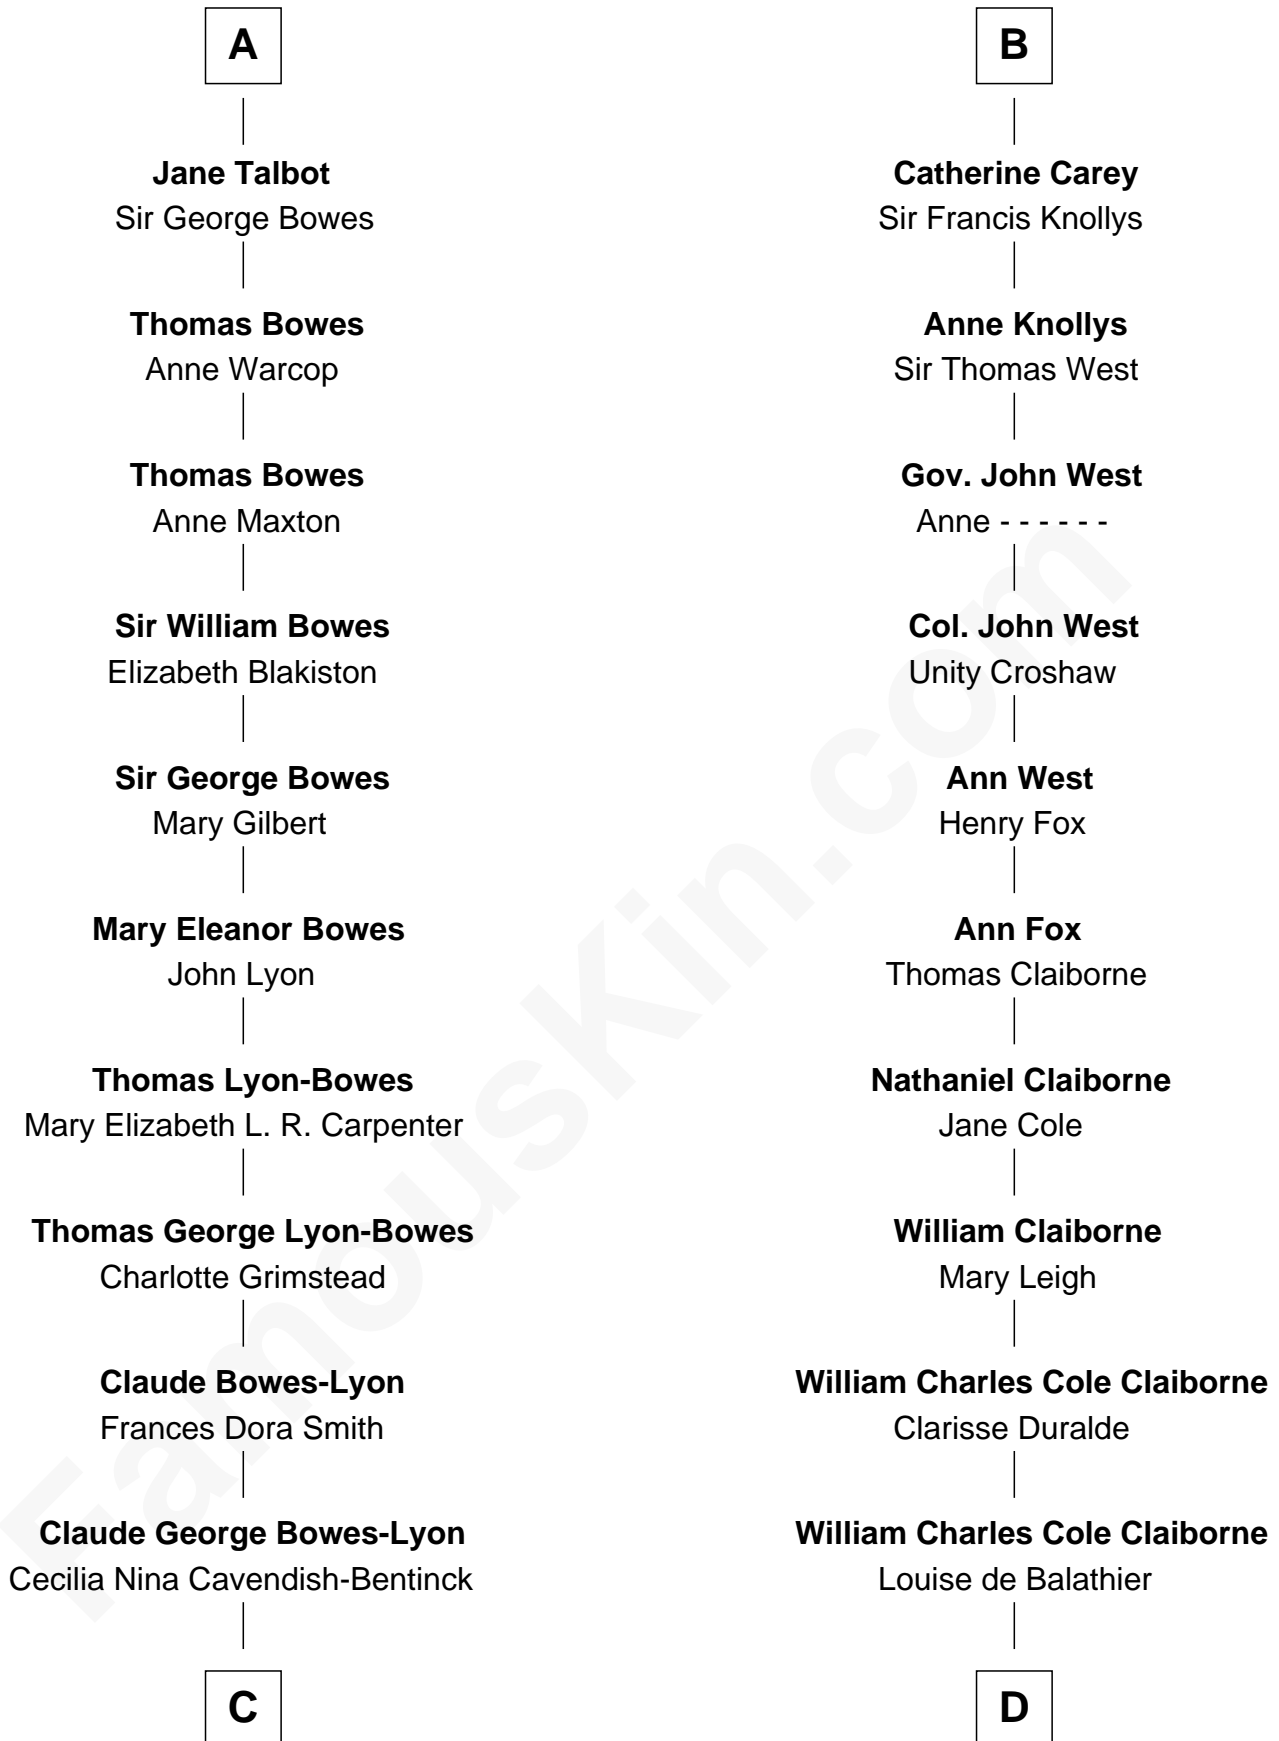

FamousKin.com Relationship Chart of

Prince William

Prince of Wales

19th cousin 1 time removed of

Liz Claiborne

Fashion Designer and Founder of Liz Claiborne Inc.

Sir James le Boteler

Eleanor de Bohun

C

Elizabeth Bowes-Lyon

George VI, King of the United Kingdom

Elizabeth II, Queen of the United Kingdom

Prince Philip of Edinburgh

Charles III, King of the United Kingdom

Princess Diana Frances Spencer

Prince William