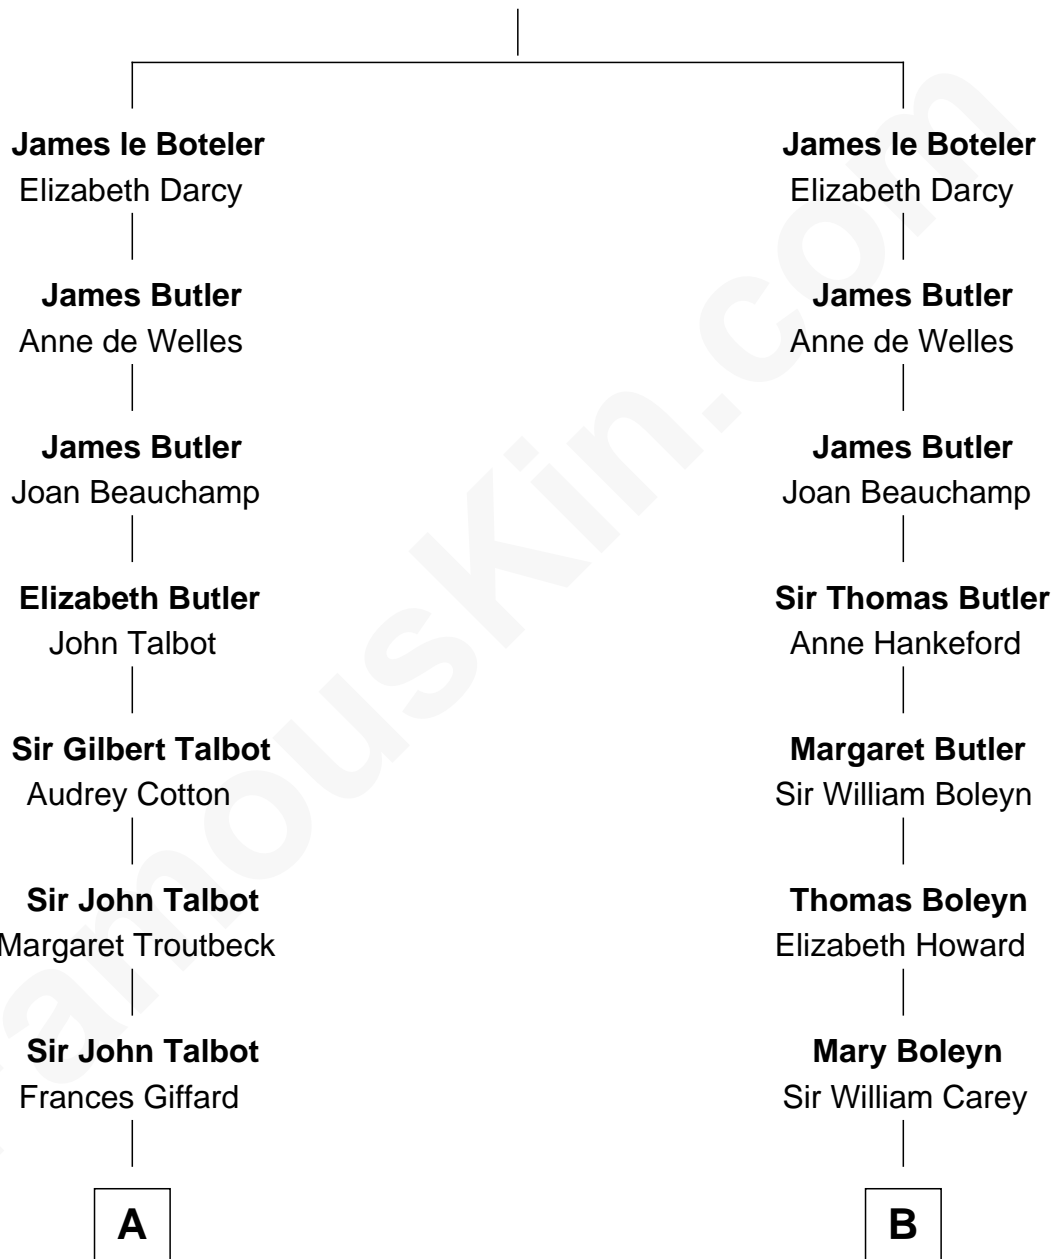

FamousKin.com Relationship Chart of

Prince William

Prince of Wales

19th cousin 1 time removed of

Liz Claiborne

Fashion Designer and Founder of Liz Claiborne Inc.

Sir James le Boteler

Eleanor de Bohun

C

Elizabeth Bowes-Lyon

George VI, King of the United Kingdom

Elizabeth II, Queen of the United Kingdom

Prince Philip of Edinburgh

Charles III, King of the United Kingdom

Princess Diana Frances Spencer

Prince William