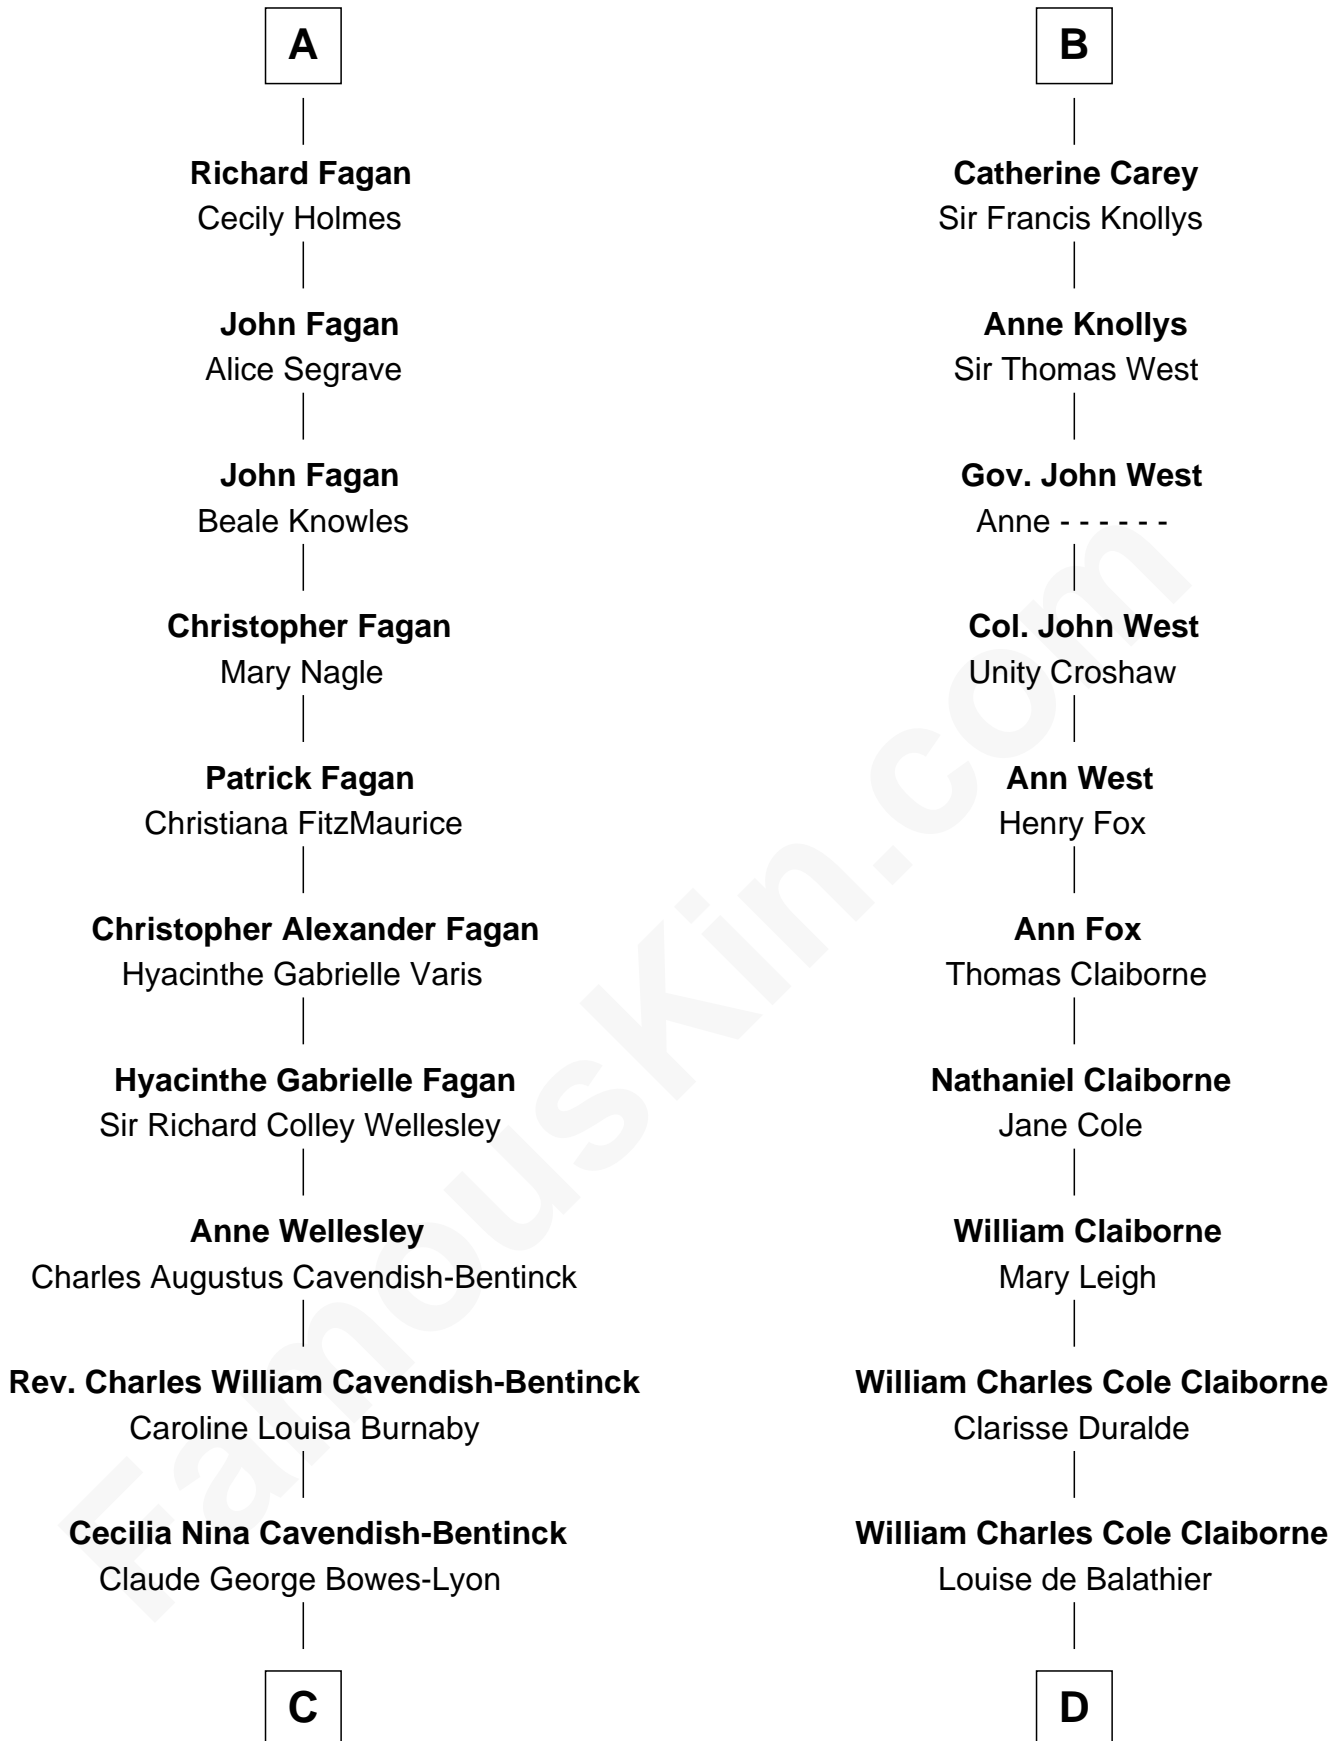

FamousKin.com Relationship Chart of

Prince William

Prince of Wales

19th cousin 1 time removed of

Liz Claiborne

Fashion Designer and Founder of Liz Claiborne Inc.

C

Elizabeth Bowes-Lyon

George VI, King of the United Kingdom

Elizabeth II, Queen of the United Kingdom

Prince Philip of Edinburgh

Charles III, King of the United Kingdom

Princess Diana Frances Spencer

Prince William

Prince of Wales