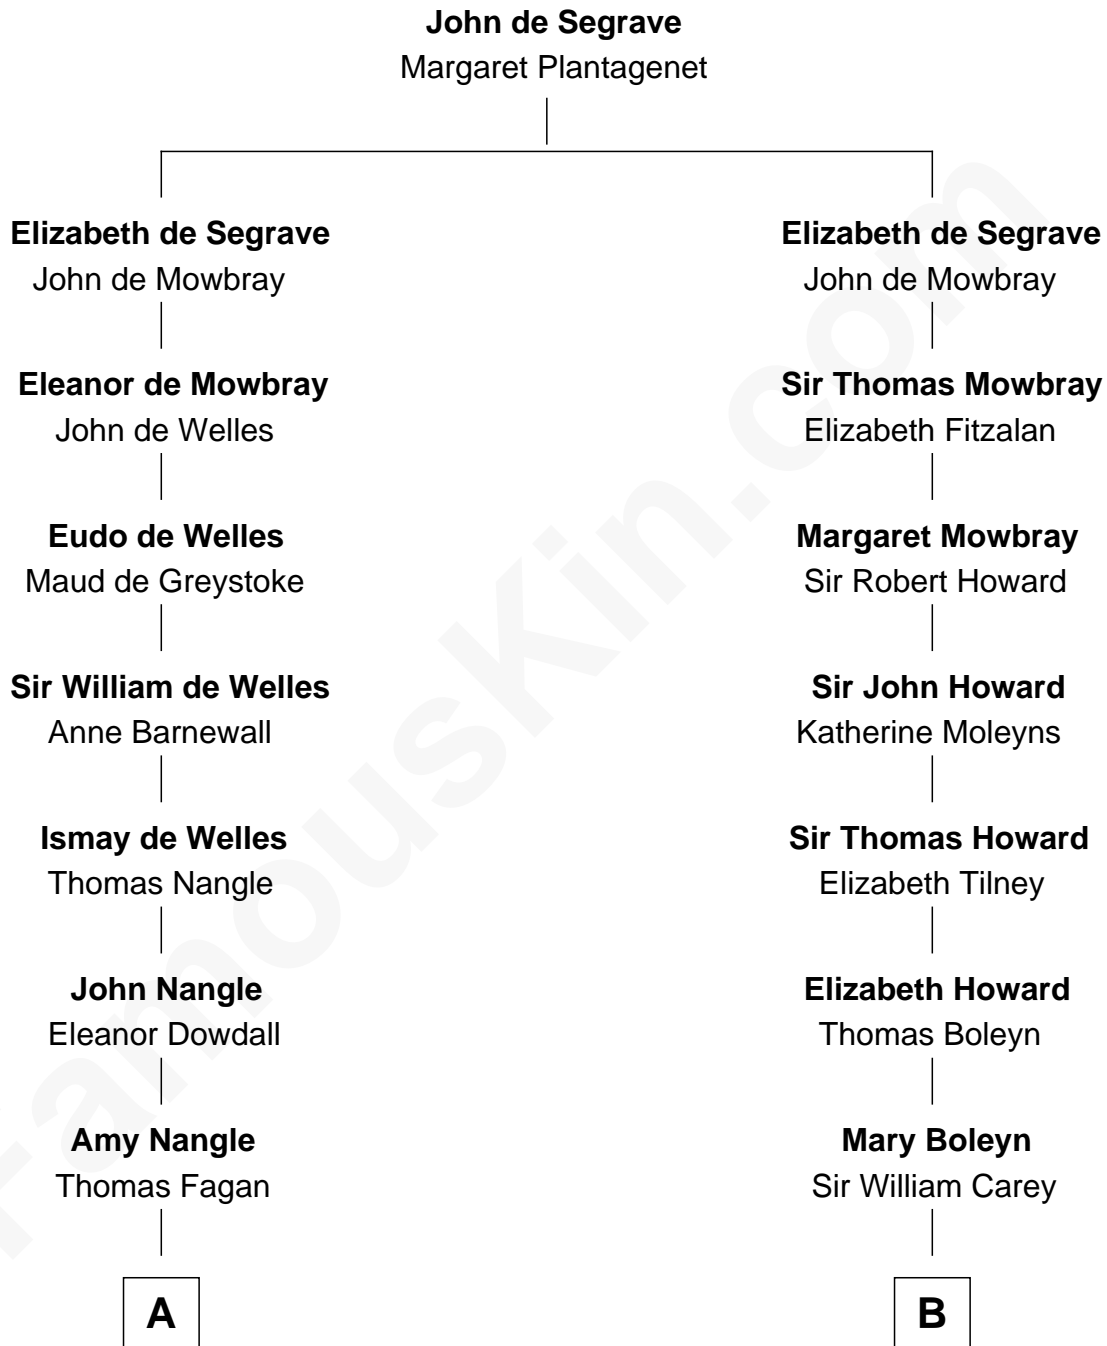

FamousKin.com Relationship Chart of

Prince William

Prince of Wales

19th cousin 1 time removed of

Liz Claiborne

Fashion Designer and Founder of Liz Claiborne Inc.

C

Elizabeth Bowes-Lyon

George VI, King of the United Kingdom

Elizabeth II, Queen of the United Kingdom

Prince Philip of Edinburgh

Charles III, King of the United Kingdom

Princess Diana Frances Spencer

Prince William

Prince of Wales