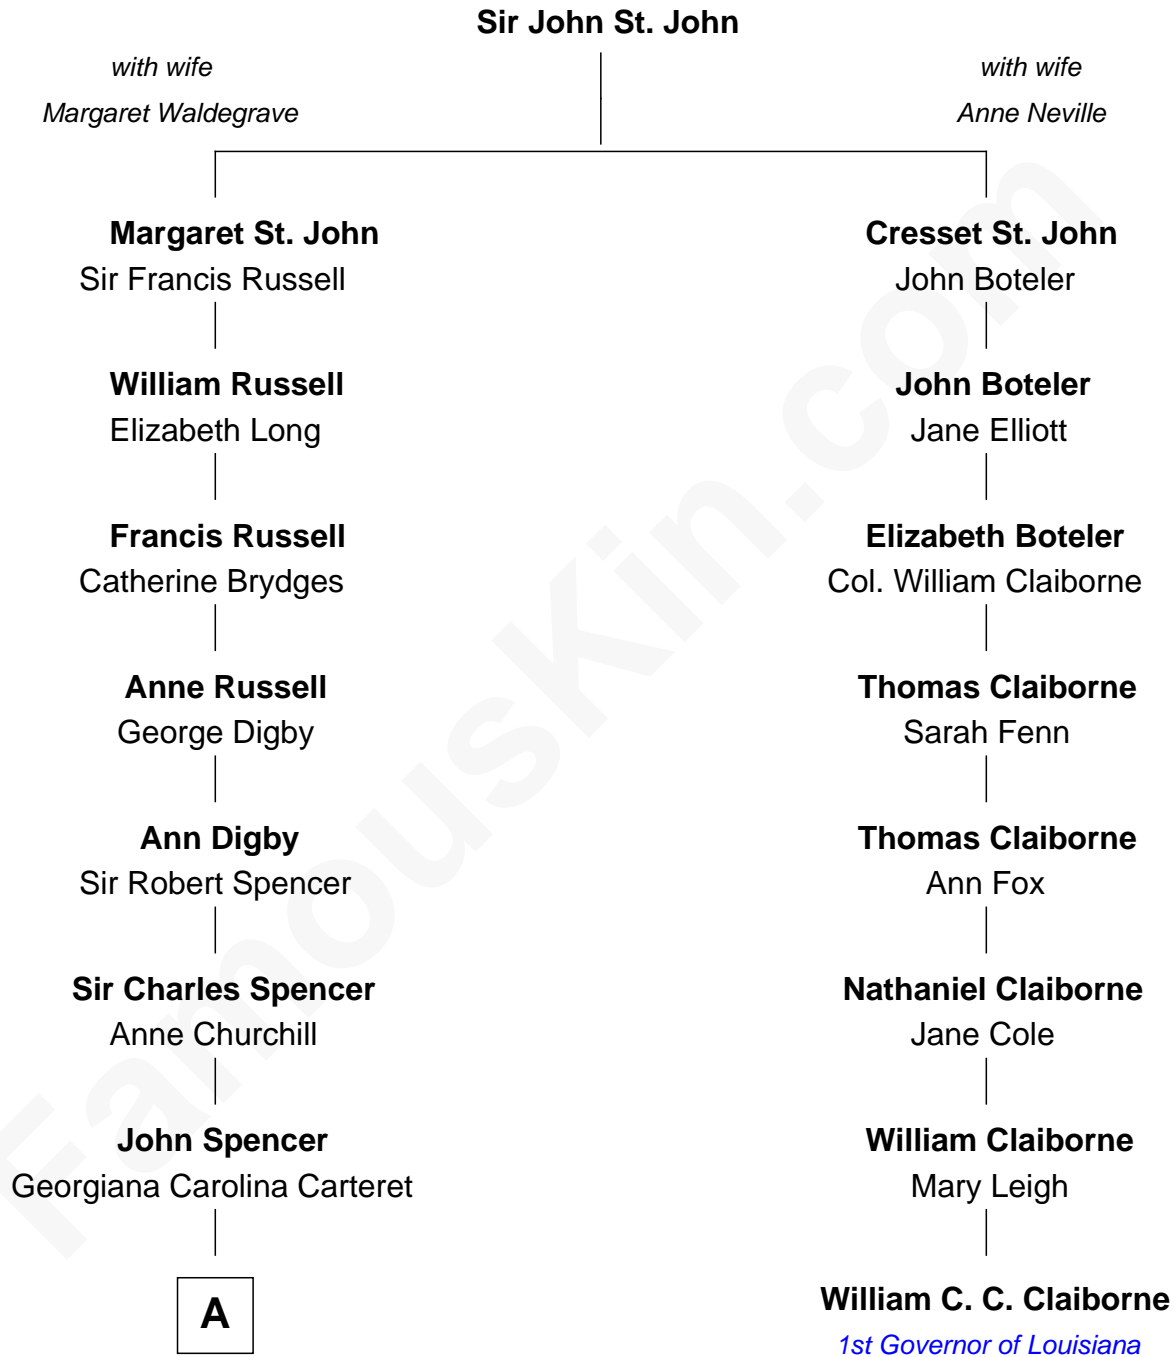

**FamousKin.com**  
**Relationship Chart of**  
**Prince William**  
*Prince of Wales*

7th cousin 7 times removed of  
**William C. C. Claiborne**  
*1st Governor of Louisiana*

**A**

—  
**John Spencer**

Margaret Georgiana Poyntz

—  
**George John Spencer**

Lavina Bingham

—  
**Frederick Spencer**

Adelaide Horatia Elizabeth Seymour

—  
**Charles Robert Spencer**

Margaret Baring

—  
**Albert Edward John Spencer**

Cynthia Elinor Beatrix Hamilton

—  
**Edward John Spencer**

Frances Ruth Burke Roche

—  
**Princess Diana Frances Spencer**

Charles III, King of the United Kingdom

—  
**Prince William**

*Prince of Wales*