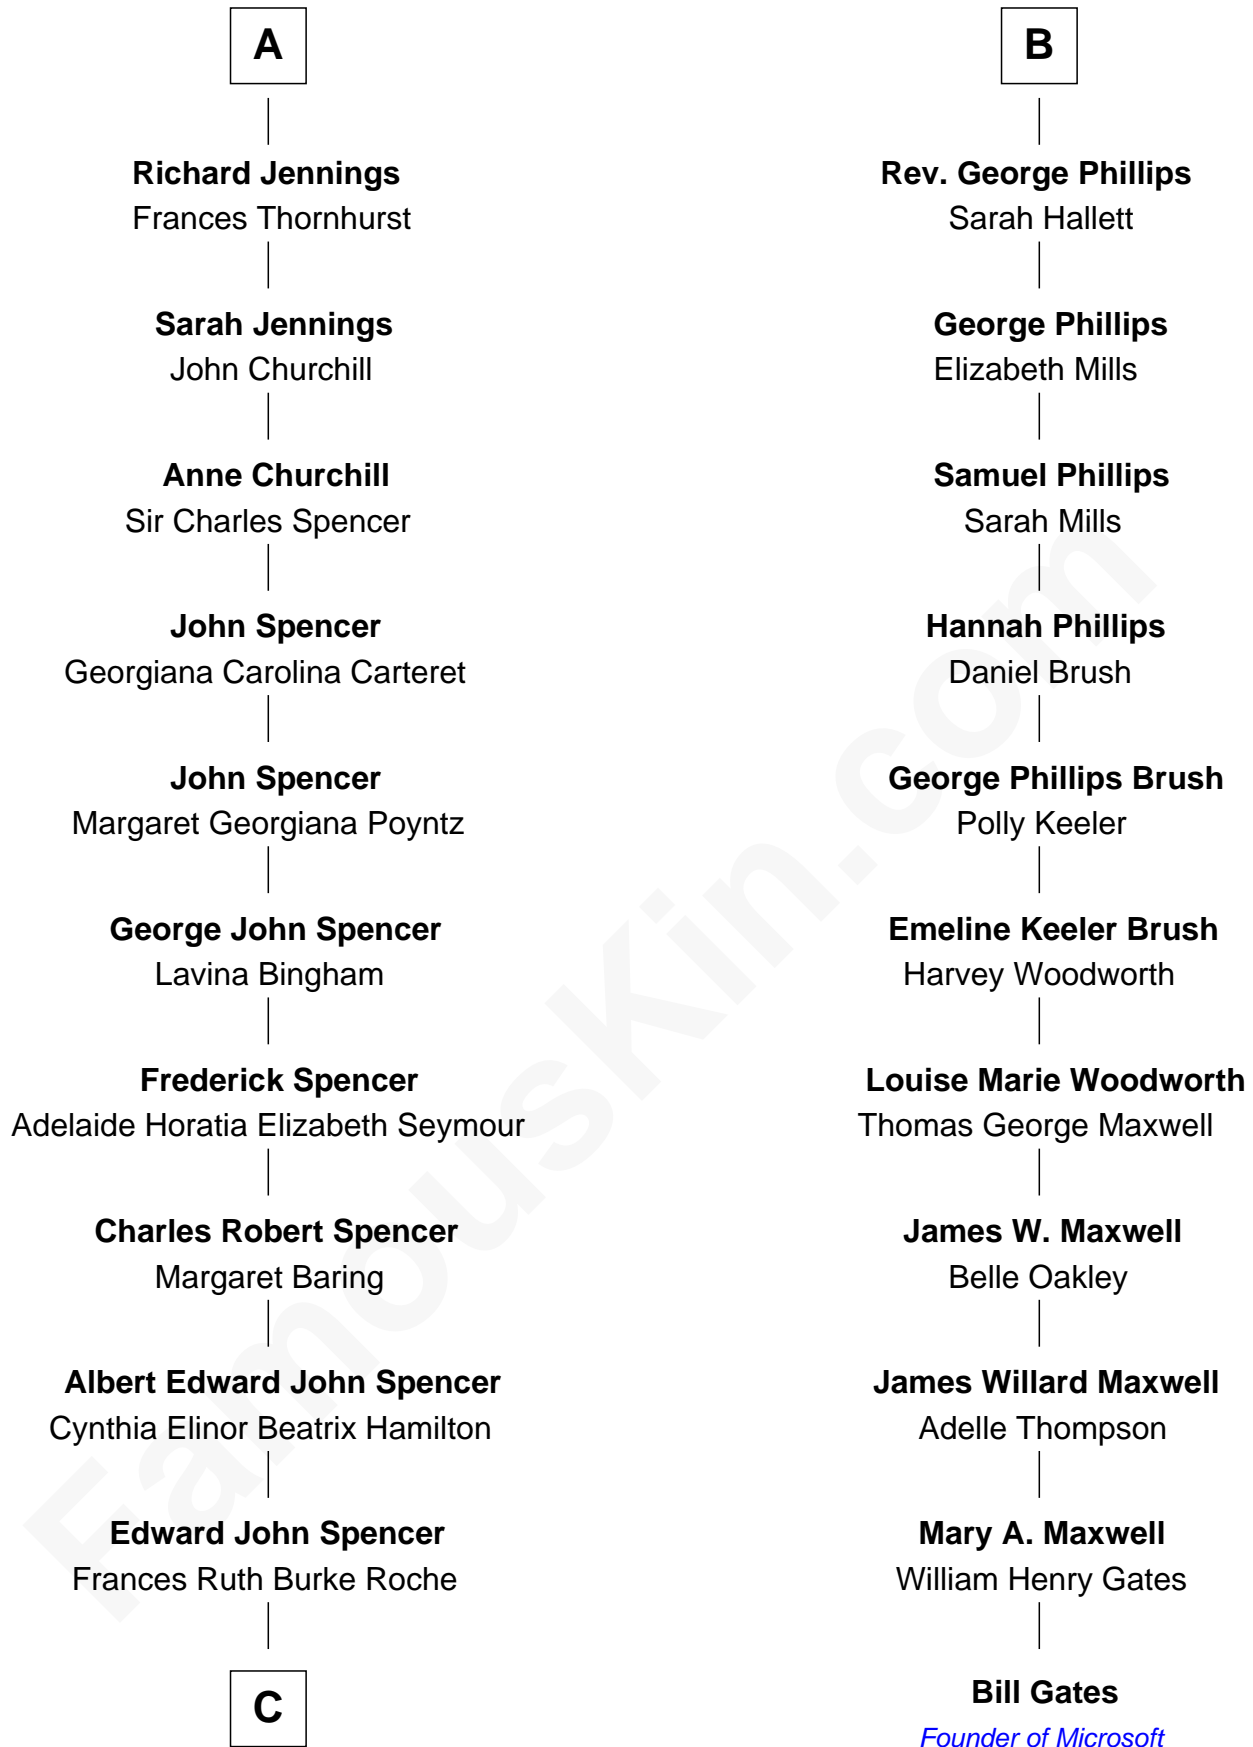

# FamousKin.com Relationship Chart of

**Prince William**

*Prince of Wales*

17th cousin 1 time removed of

**Bill Gates**

*Founder of Microsoft*

**John Cornish**

**C**

**Princess Diana Frances Spencer**  
Charles III, King of the United Kingdom

**Prince William**  
*Prince of Wales*

FamousKin.com