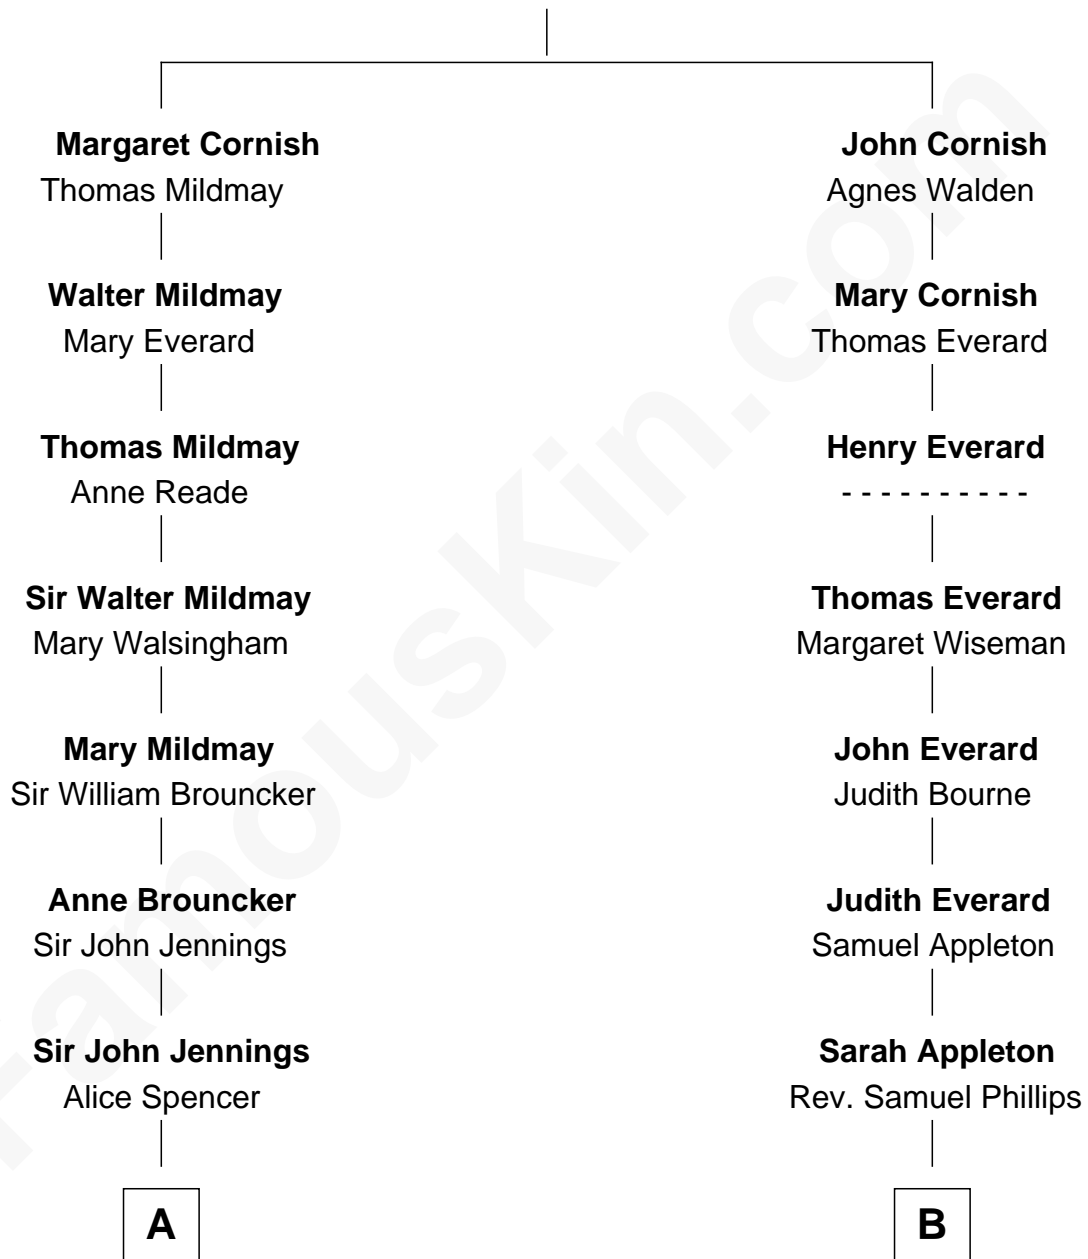

# FamousKin.com Relationship Chart of

**Prince William**

*Prince of Wales*

17th cousin 1 time removed of

**Bill Gates**

*Founder of Microsoft*

**John Cornish**

**C**

**Princess Diana Frances Spencer**  
Charles III, King of the United Kingdom

**Prince William**  
*Prince of Wales*

FamousKin.com