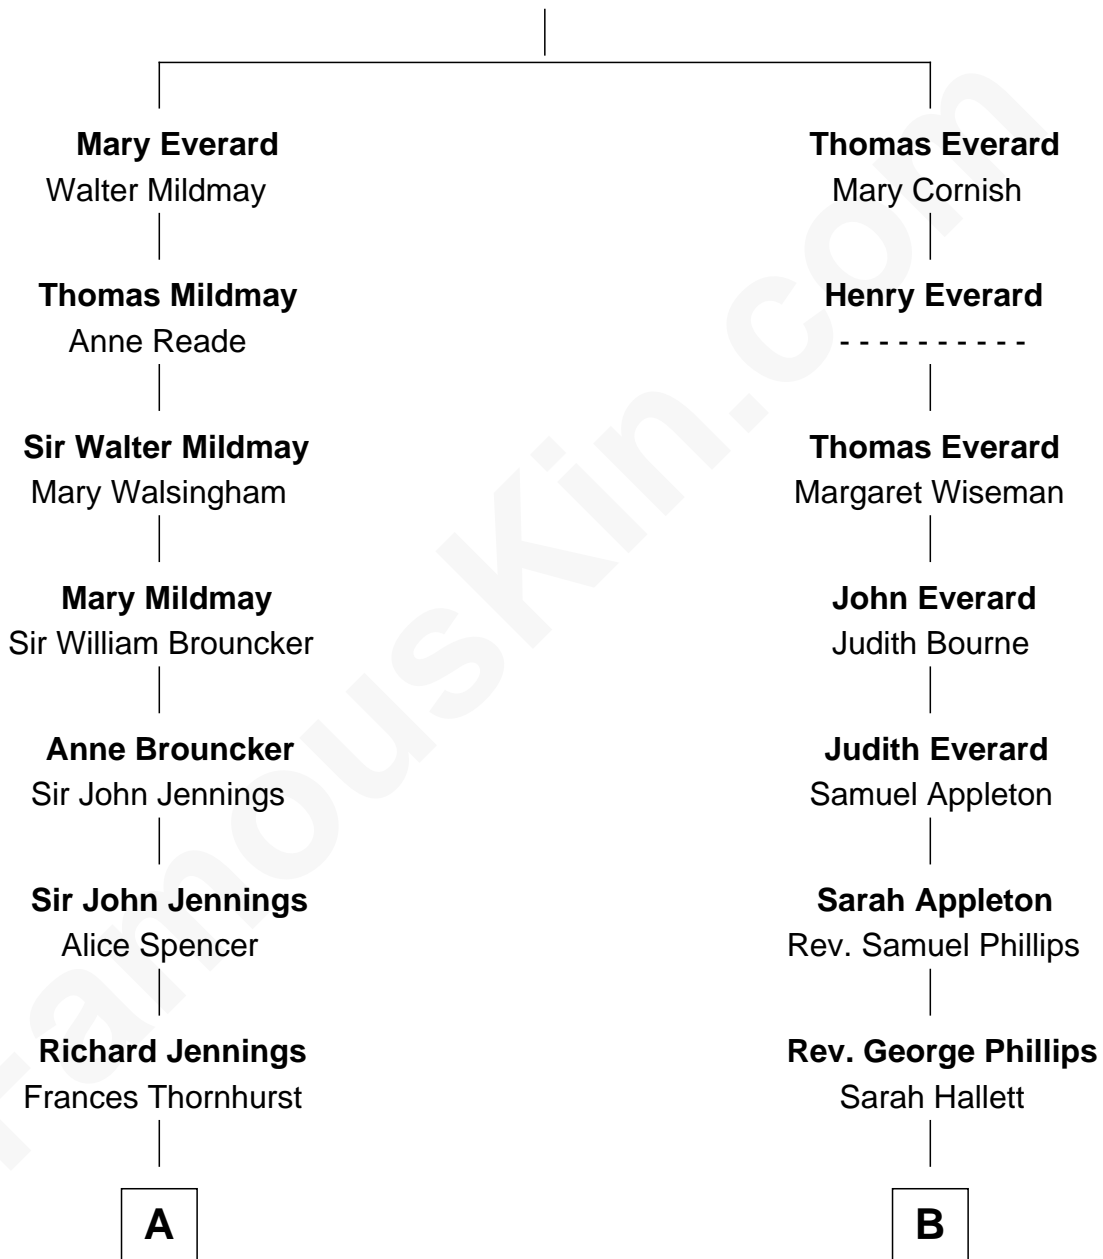

FamousKin.com Relationship Chart of

Prince William

Prince of Wales

16th cousin 1 time removed of

Bill Gates

Founder of Microsoft

John Everard

A

Sarah Jennings

John Churchill

Anne Churchill

Sir Charles Spencer

John Spencer

Georgiana Carolina Carteret

John Spencer

Margaret Georgiana Poyntz

George John Spencer

Lavina Bingham

Frederick Spencer

Adelaide Horatia Elizabeth Seymour

Charles Robert Spencer

Margaret Baring

Albert Edward John Spencer

Cynthia Elinor Beatrix Hamilton