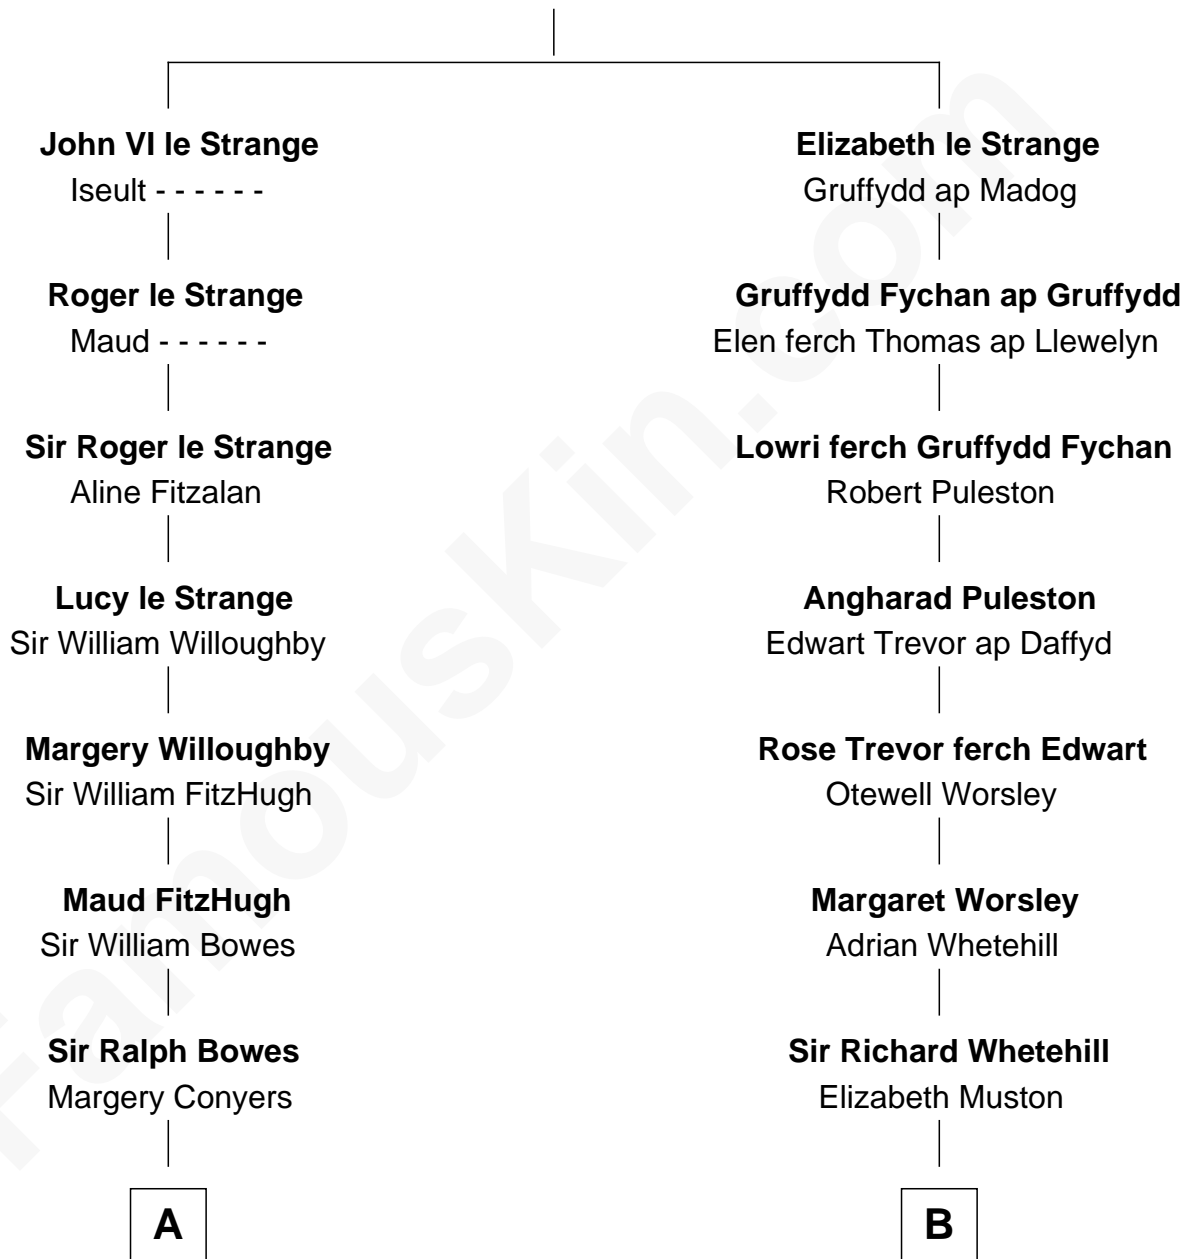

FamousKin.com Relationship Chart of

Prince William

Prince of Wales

21st cousin of

Bill Gates

Founder of Microsoft

John V le Strange

Maud de Walton

C

Claude George Bowes-Lyon
Cecilia Nina Cavendish-Bentinck

Elizabeth Bowes-Lyon
George VI, King of the United Kingdom

Elizabeth II, Queen of the United Kingdom
Prince Philip of Edinburgh

Charles III, King of the United Kingdom
Princess Diana Frances Spencer

Prince William
Prince of Wales

D

Louise Marie Woodworth
Thomas George Maxwell

James W. Maxwell
Belle Oakley

James Willard Maxwell
Adelle Thompson

Mary A. Maxwell
William Henry Gates

Bill Gates
Founder of Microsoft