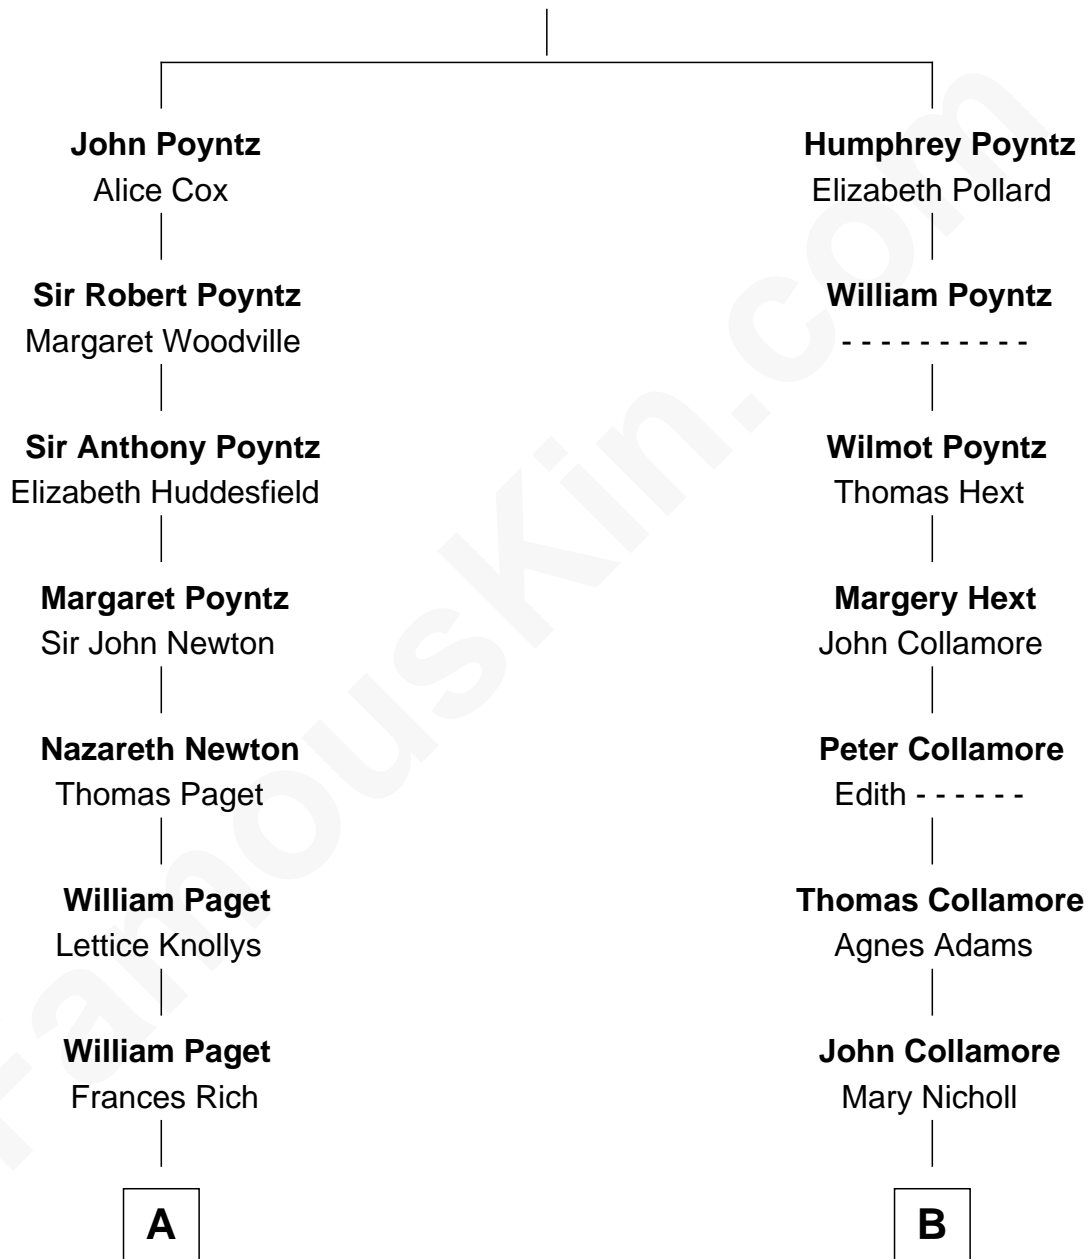

# FamousKin.com Relationship Chart of

**Prince William**

*Prince of Wales*

18th cousin of

**Bill Gates**

*Founder of Microsoft*

**Sir Nicholas Poyntz**

Elizabeth Mill

**C**

**Princess Diana Frances Spencer**  
Charles III, King of the United Kingdom

**Prince William**  
*Prince of Wales*

**D**

**Mary A. Maxwell**  
William Henry Gates

**Bill Gates**  
*Founder of Microsoft*