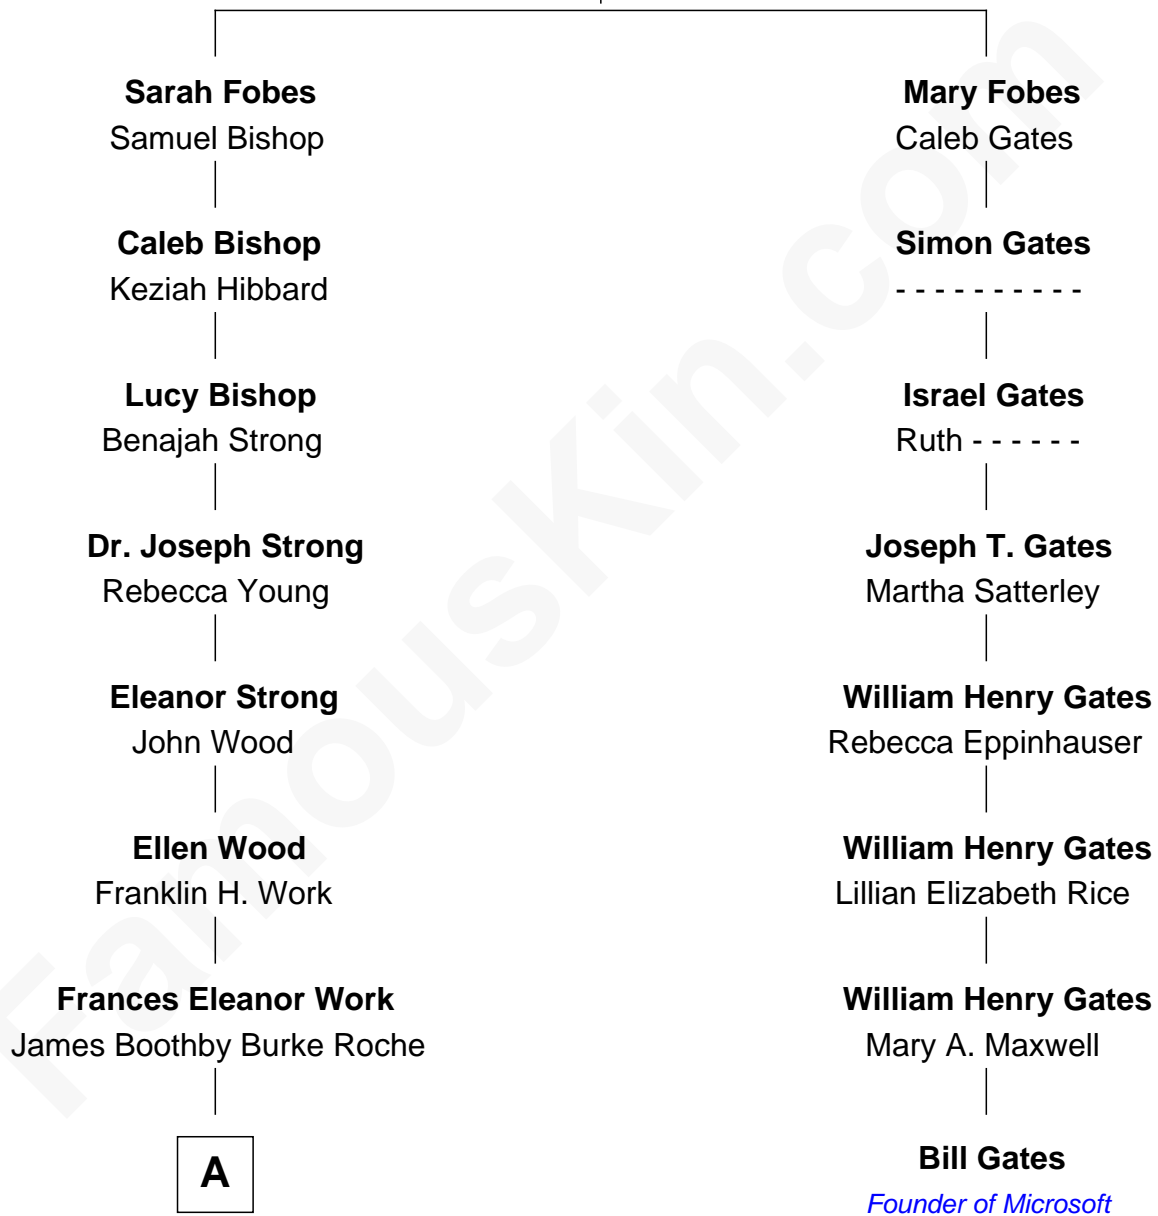

# FamousKin.com Relationship Chart of

**Prince William**

*Prince of Wales*

7th cousin 3 times removed of

**Bill Gates**

*Founder of Microsoft*

**Caleb Fobes**

Sarah Gager

**A**

—  
**Edmund Maurice Burke Roche**

Ruth Sylvia Gill

—  
**Frances Ruth Burke Roche**

Edward John Spencer

—  
**Princess Diana Frances Spencer**

Charles III, King of the United Kingdom

—  
**Prince William**

*Prince of Wales*

FamousKin.com