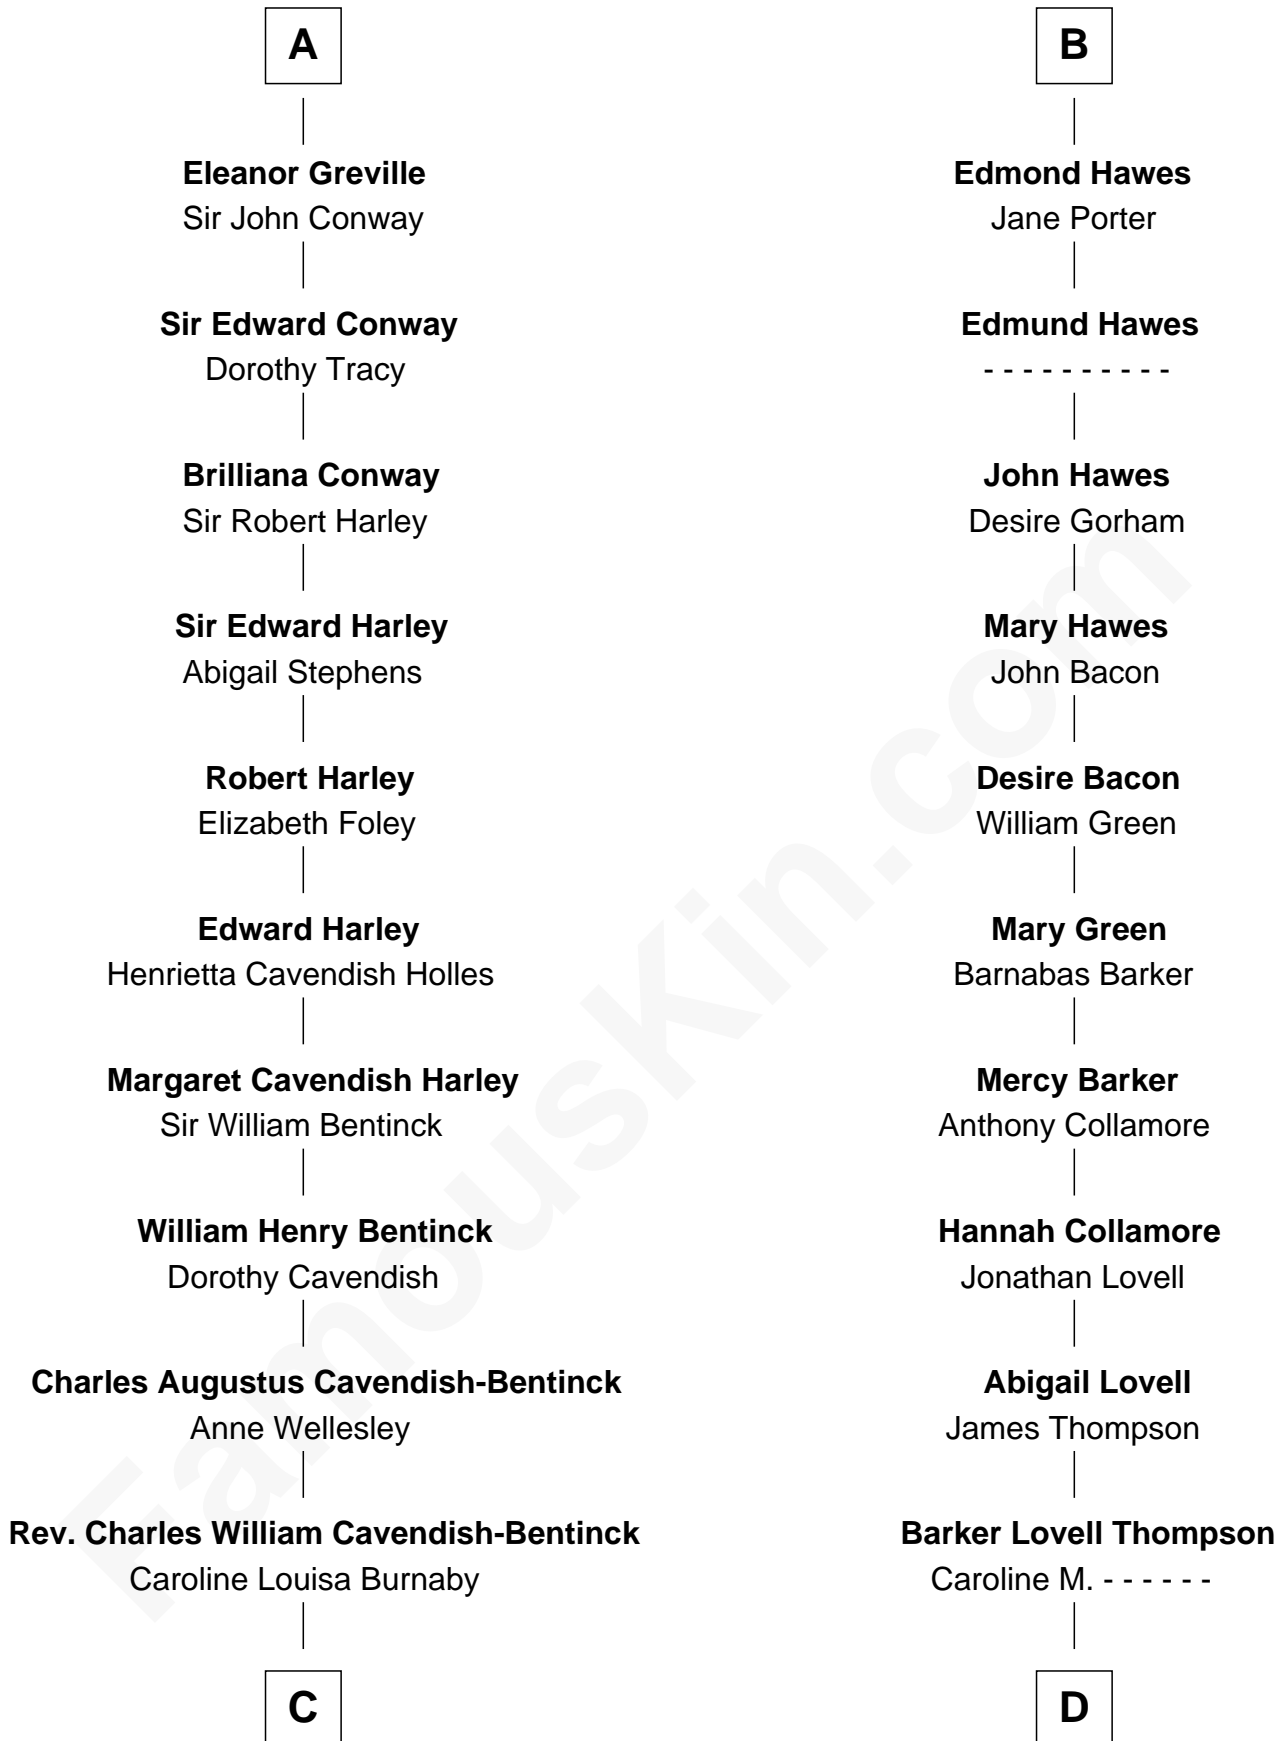

FamousKin.com Relationship Chart of

Prince William

Prince of Wales

21st cousin of

Bill Gates

Founder of Microsoft

Sir Hugh de Meynell

Alice de Audley

Isabel de Meynell
Sir Thomas de Shirley

Sir Hugh Shirley
Beatrice Brewes

Sir Ralph Shirley
Joan Basset

Beatrice Shirley
John Brome

Isabel Brome
John Denton

Anne Denton
Sir Edward Greville

Sir Fulk Greville
Elizabeth Willoughby

A

Isabel de Meynell
Sir Thomas de Shirley

Sir Hugh Shirley
Beatrice Brewes

Sir Ralph Shirley
Joan Basset

Beatrice Shirley
John Brome

Nicholas Brome
Katherine Lampeck

Elizabeth Brome
Thomas Hawes

William Hawes
Ursula Colles

B

C

Cecilia Nina Cavendish-Bentinck

Claude George Bowes-Lyon

Elizabeth Bowes-Lyon

George VI, King of the United Kingdom

Elizabeth II, Queen of the United Kingdom

Prince Philip of Edinburgh