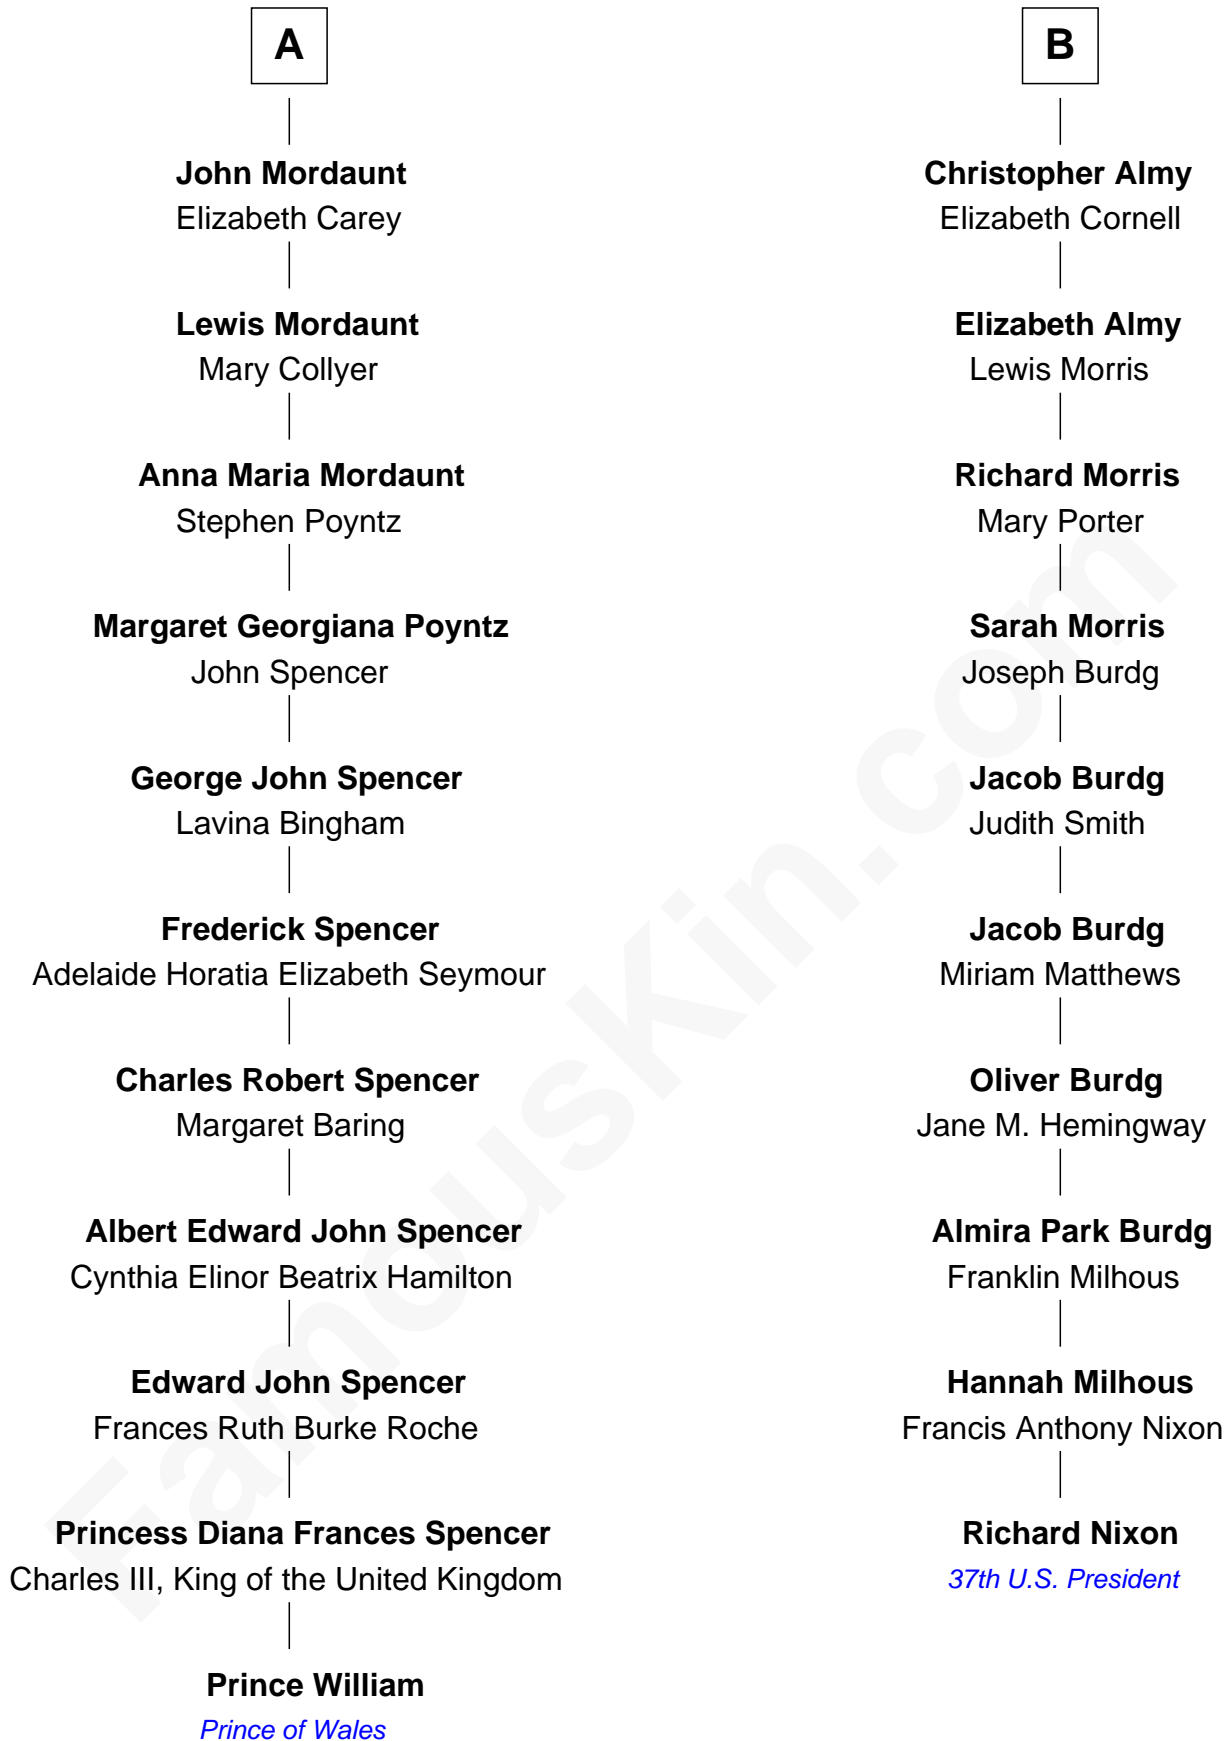

FamousKin.com Relationship Chart of

Prince William

Prince of Wales

16th cousin 1 time removed of

Richard Nixon

37th U.S. President

Richard Woodville

Joan Bedlisgate

Sir John Mordaunt
Elizabeth Howard

A

Joan Woodville
William Haute

Alice Haute
Sir John Fogge

Margaret Fogge
Sir Humphrey Stafford

Sir Humphrey Stafford
Margaret Tame

Ellen Stafford
Thomas Barlow

Stafford Barlow

Audrey Barlow
William Almy

B

William photo by [InSapphoWeTrust](#) (CC BY-SA 2.0)