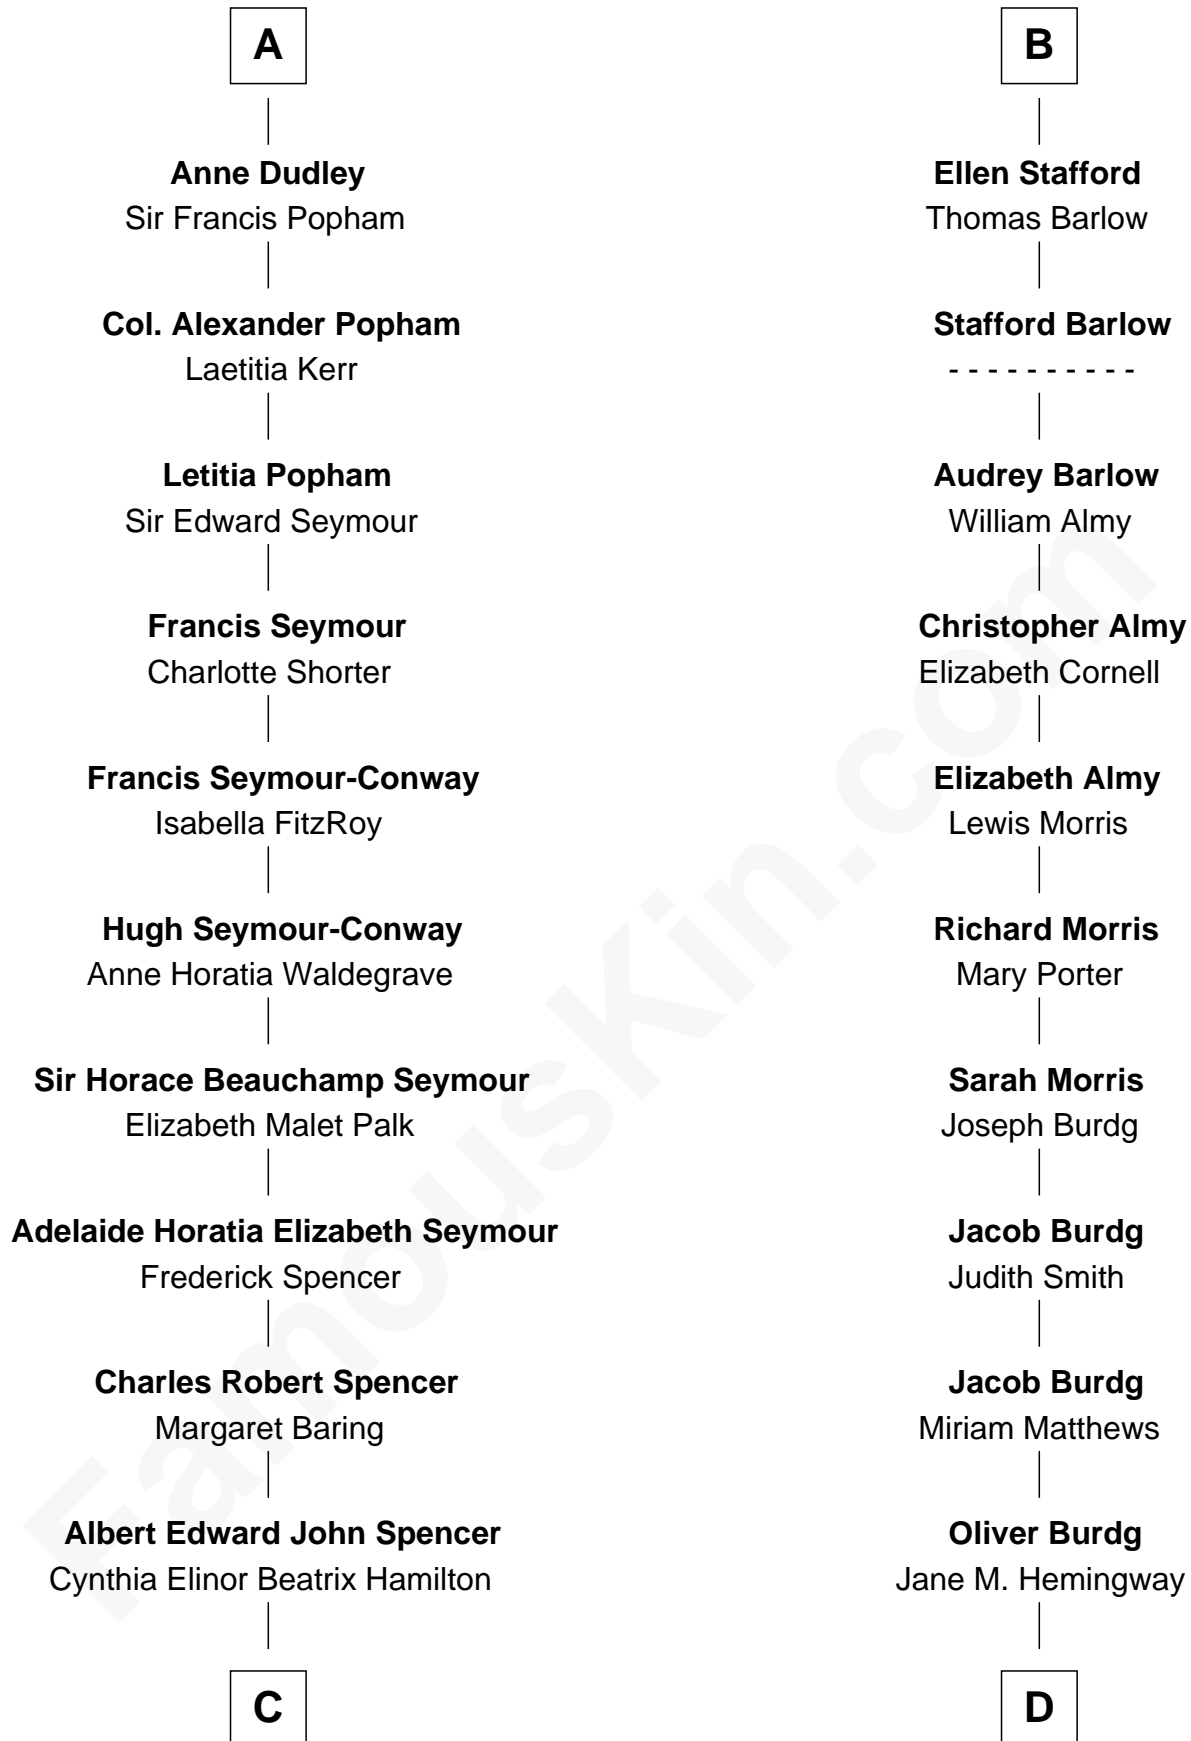

FamousKin.com Relationship Chart of

Prince William

Prince of Wales

19th cousin of

Richard Nixon

37th U.S. President

Ralph de Stafford

*with wife
Margaret de Audley*

Sir Humphrey Stafford
Elizabeth Burdet

Joan Dacre
Thomas Clifford

Sir Humphrey Stafford
Eleanor Aylesbury

Matilda Clifford
Sir Edmund Sutton

Humphrey Stafford
Katherine Fray

Thomas Dudley
Grace Threlkeld

Sir Humphrey Stafford
Margaret Fogge

John Dudley
Elizabeth Gardiner

Sir Humphrey Stafford
Margaret Tame

A

B

C

Edward John Spencer
Frances Ruth Burke Roche

Princess Diana Frances Spencer
Charles III, King of the United Kingdom

Prince William
Prince of Wales

D

Almira Park Burdg
Franklin Milhous

Hannah Milhous
Francis Anthony Nixon

Richard Nixon
37th U.S. President

FamousKin.com