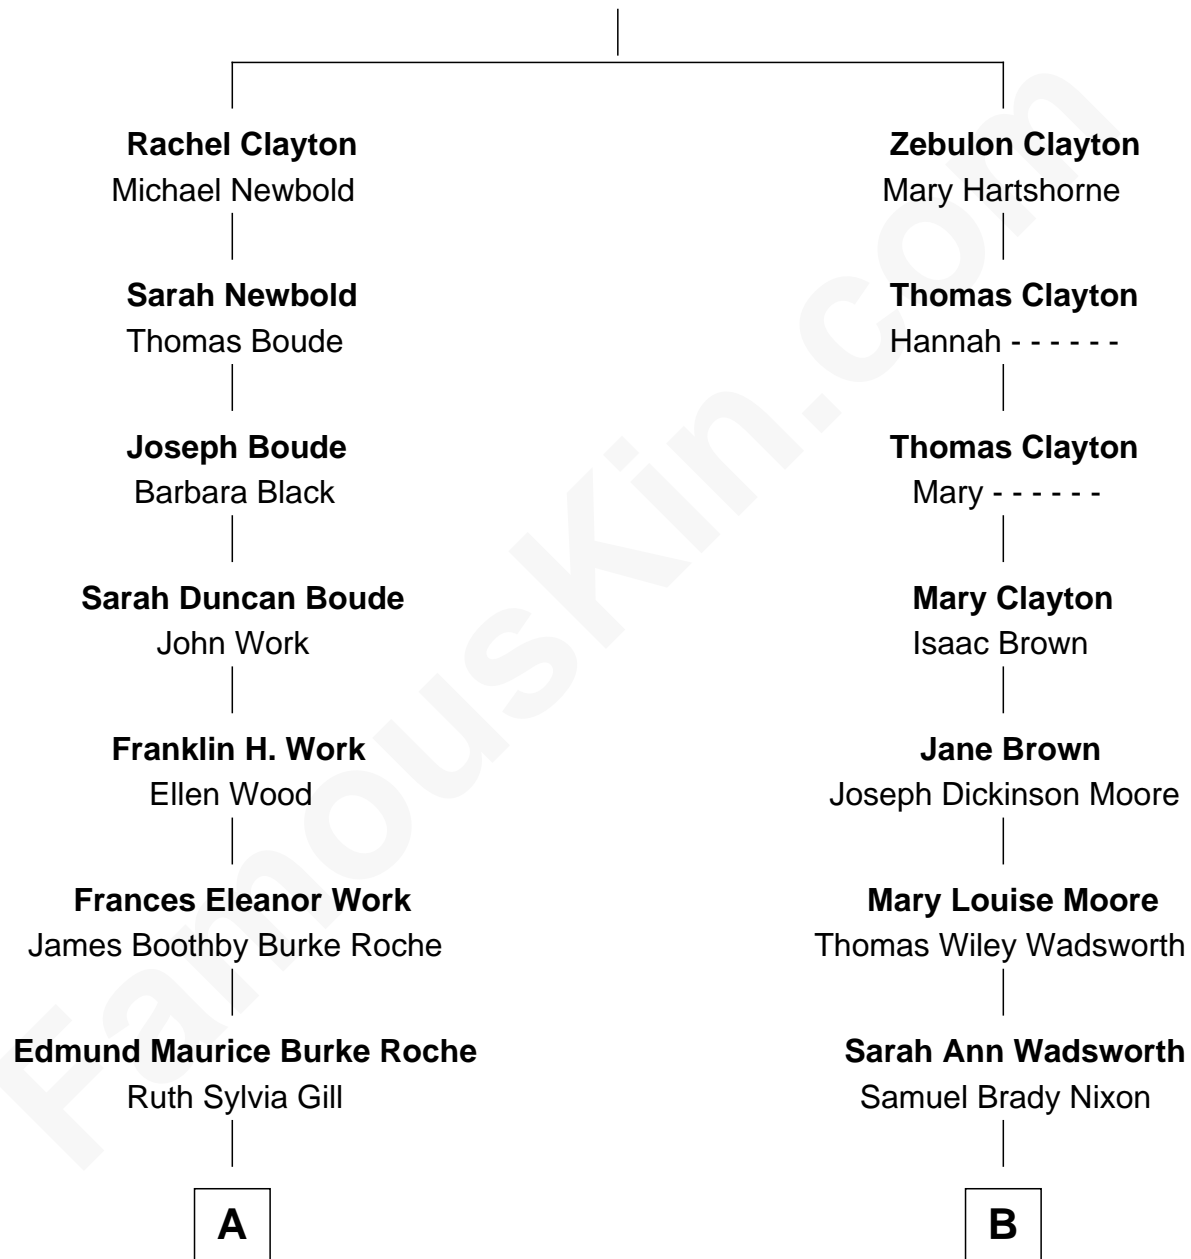

# FamousKin.com Relationship Chart of

**Prince William**

*Prince of Wales*

8th cousin 1 time removed of

**Richard Nixon**

*37th U.S. President*

**John Clayton**

Alice Myres

**A**

**Frances Ruth Burke Roche**

Edward John Spencer

**Princess Diana Frances Spencer**

Charles III, King of the United Kingdom

**Prince William**

*Prince of Wales*

**B**

**Francis Anthony Nixon**

Hannah Milhous

**Richard Nixon**

*37th U.S. President*

FamousKin.com