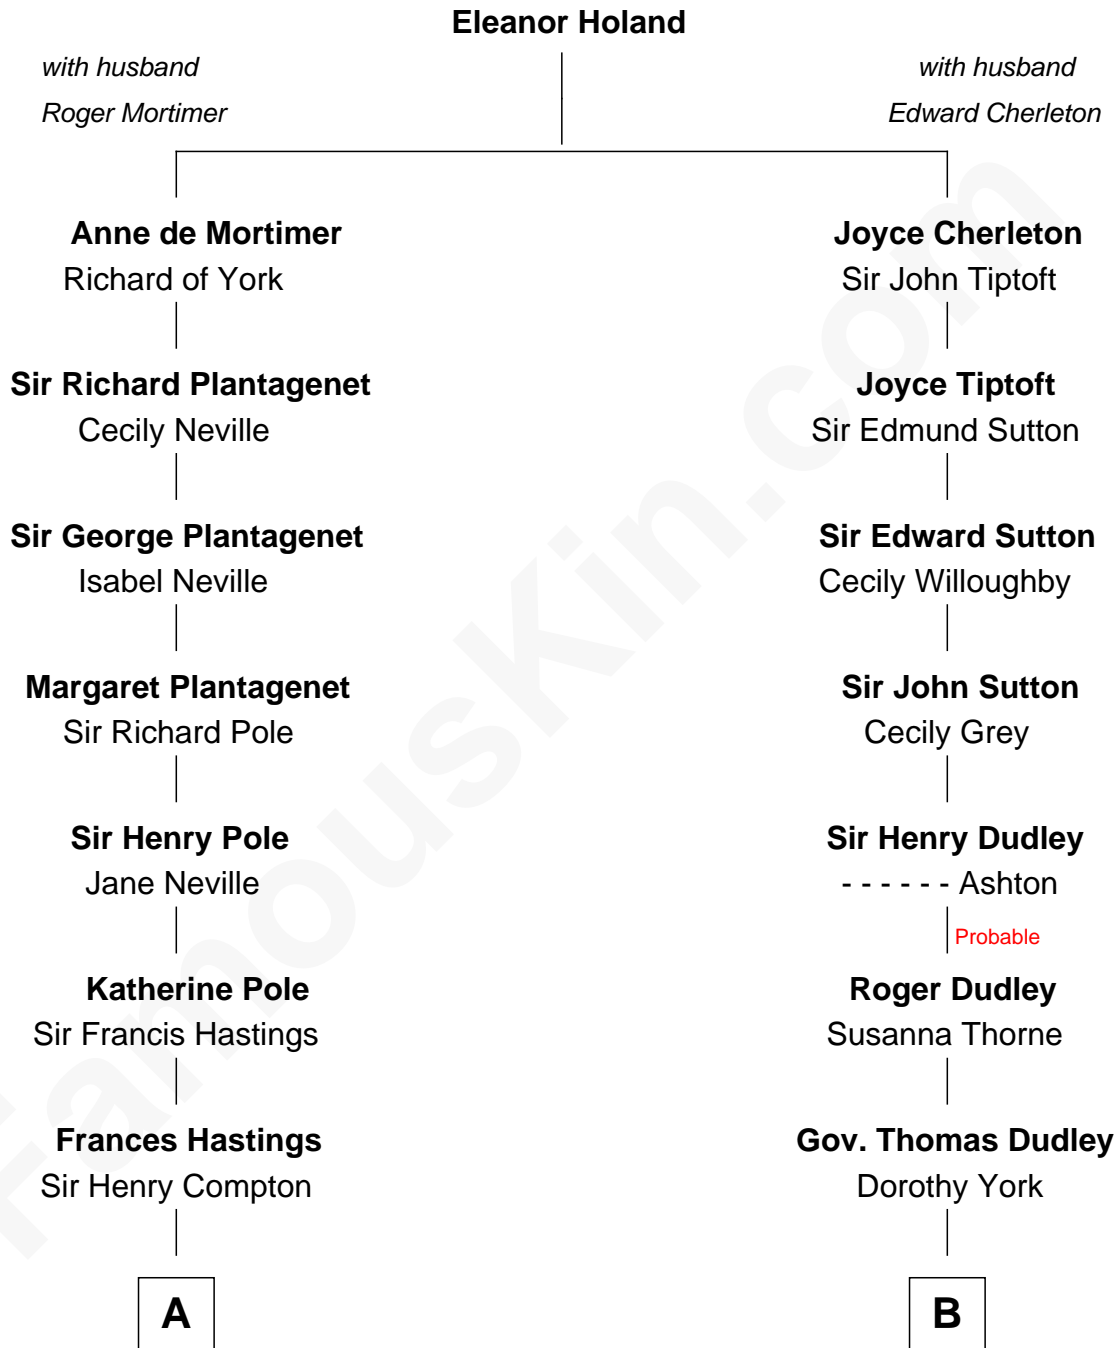

FamousKin.com

Relationship Chart of

Prince William

Prince of Wales

16th cousin 3 times removed of

Humphrey Bogart

Movie Actor

C

Edward John Spencer
Frances Ruth Burke Roche

Princess Diana Frances Spencer
Charles III, King of the United Kingdom

Prince William
Prince of Wales

FamousKin.com