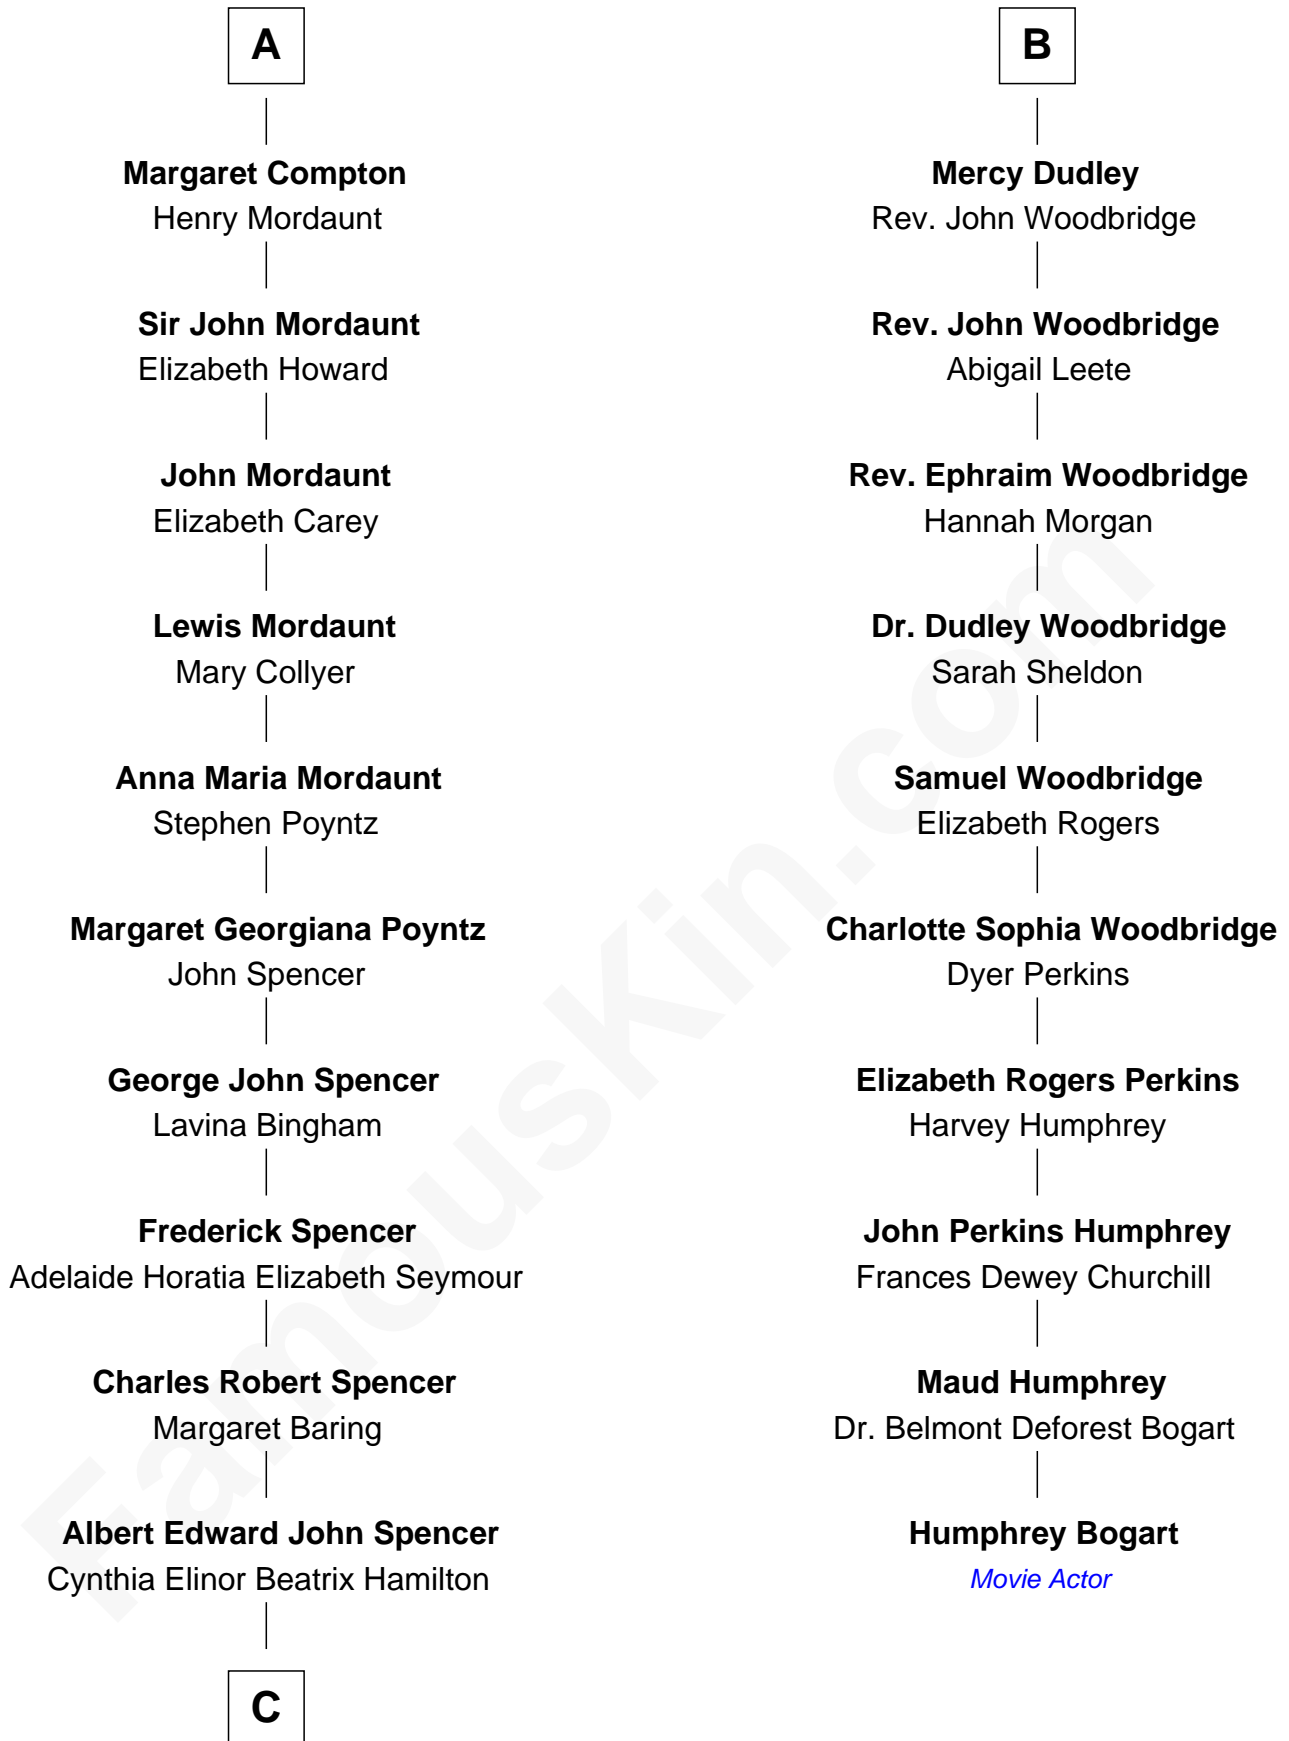

FamousKin.com

Relationship Chart of

Prince William

Prince of Wales

16th cousin 3 times removed of

Humphrey Bogart

Movie Actor

C

Edward John Spencer
Frances Ruth Burke Roche

Princess Diana Frances Spencer
Charles III, King of the United Kingdom

Prince William
Prince of Wales

FamousKin.com