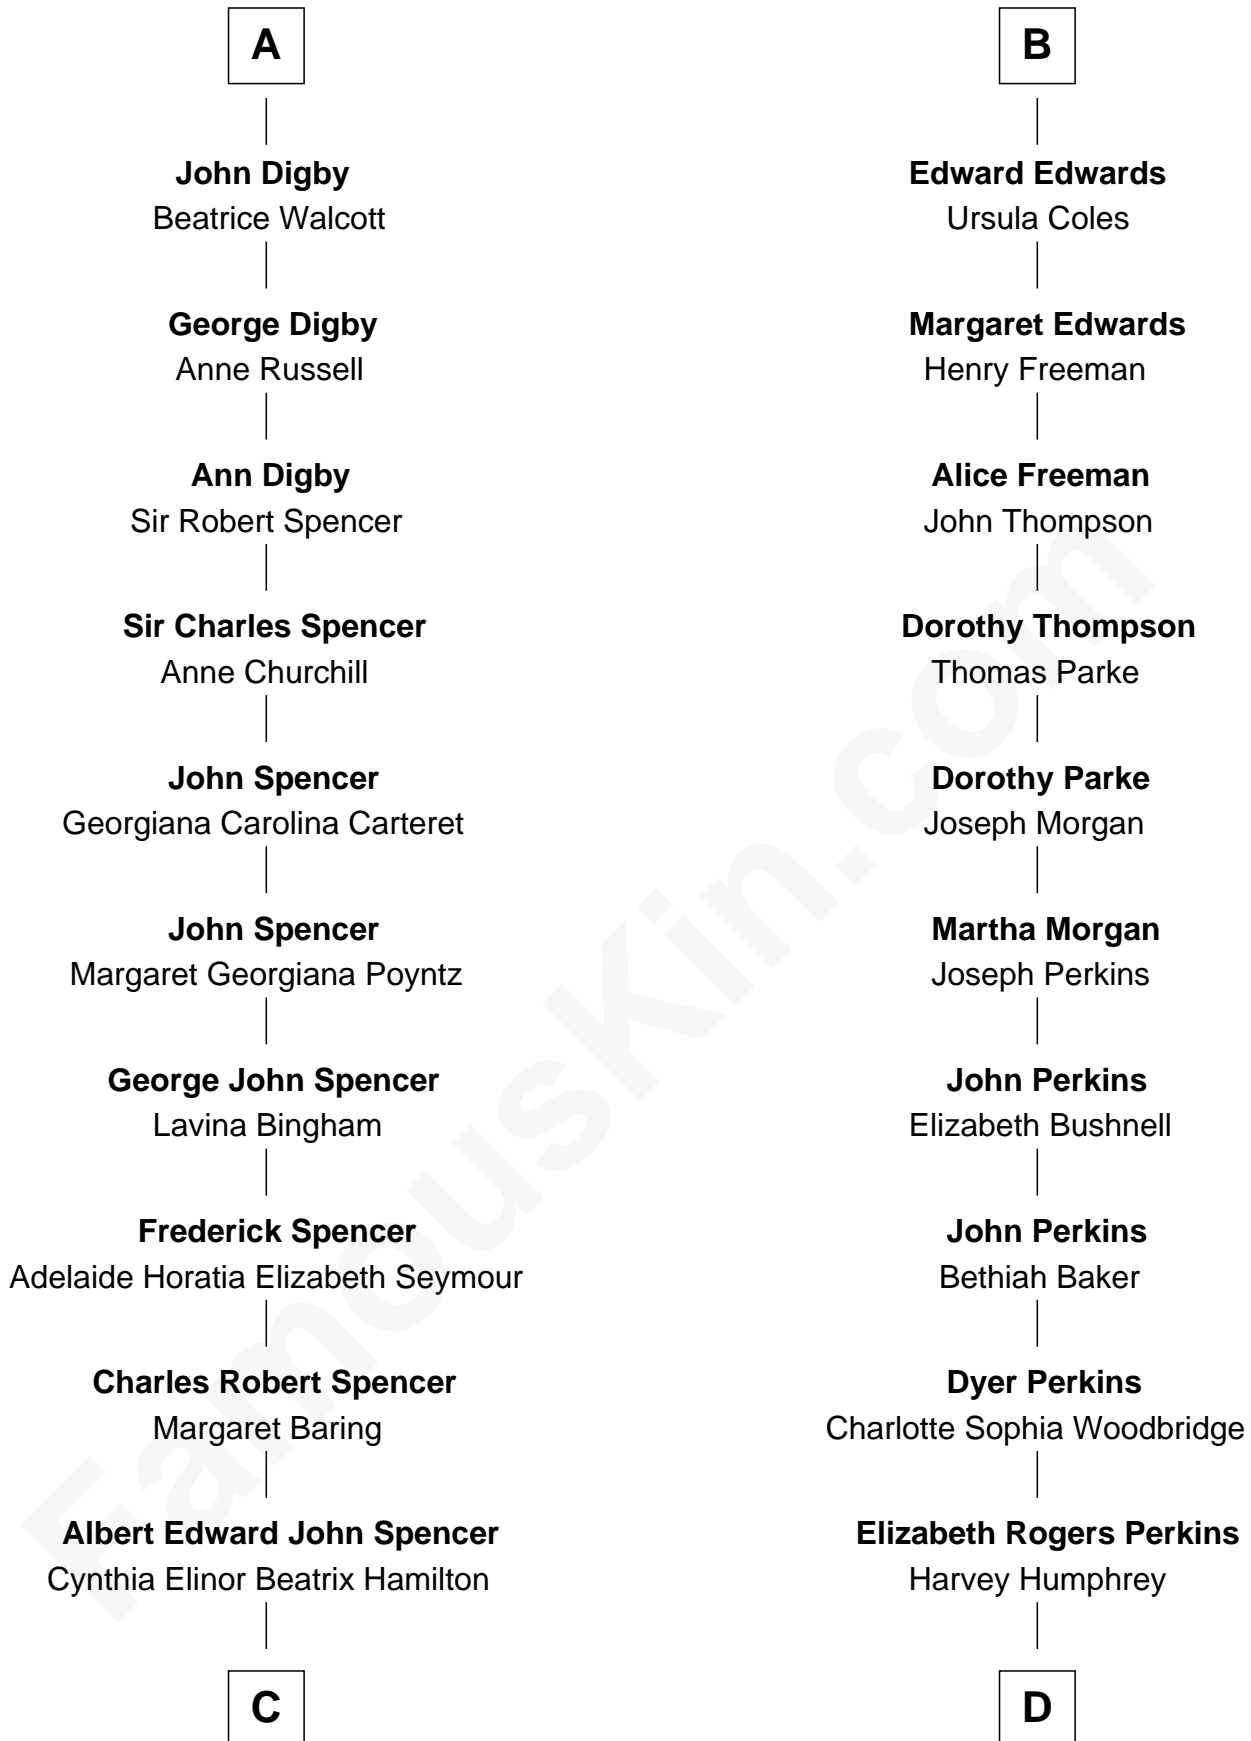

# FamousKin.com Relationship Chart of

**Prince William**

*Prince of Wales*

19th cousin of

**Humphrey Bogart**

*Movie Actor*

**William de la Spine**

Alice de Bruley

**C**

**Edward John Spencer**  
Frances Ruth Burke Roche

**Princess Diana Frances Spencer**  
Charles III, King of the United Kingdom

**Prince William**  
*Prince of Wales*

**D**

**John Perkins Humphrey**  
Frances Dewey Churchill