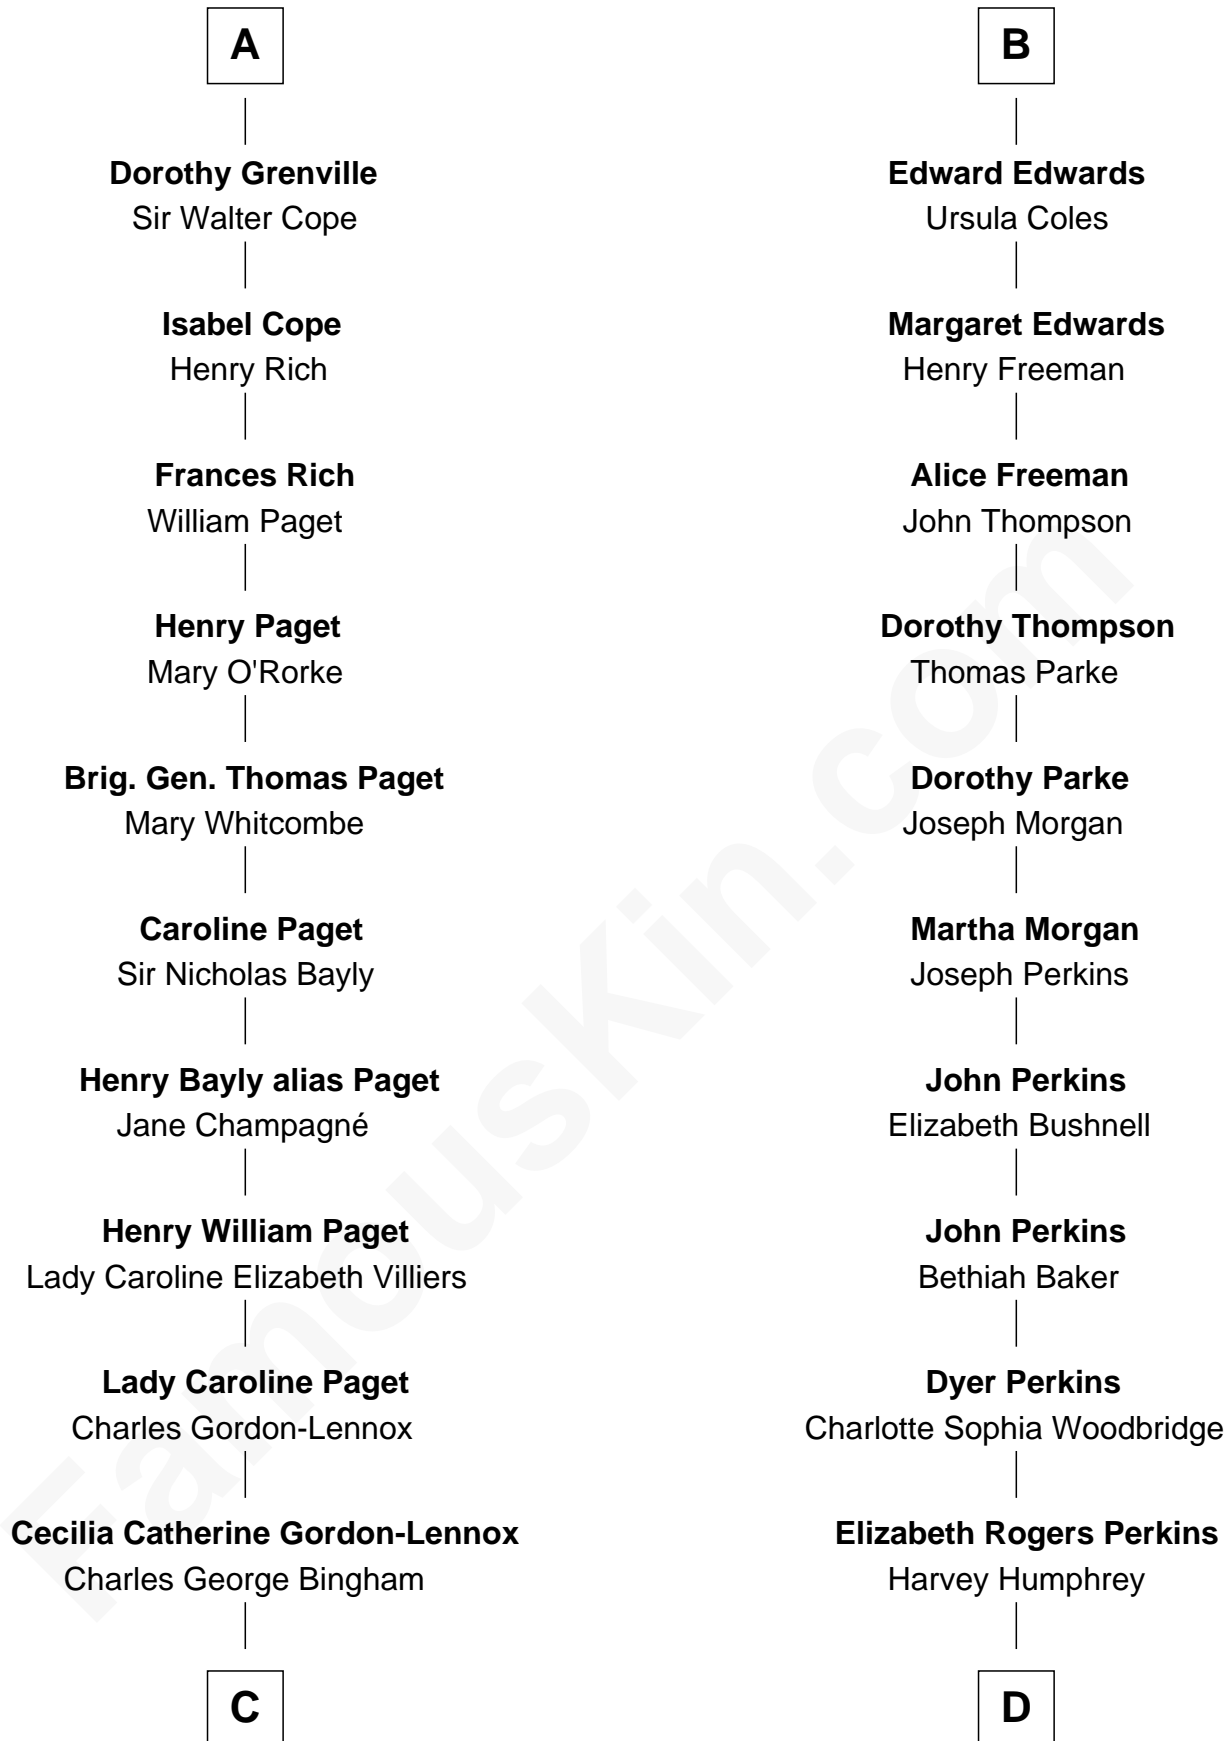

FamousKin.com Relationship Chart of

Prince William

Prince of Wales

19th cousin 2 times removed of

Humphrey Bogart

Movie Actor

Sir John Giffard

Lucy de Mortheyn

Sir Thomas Giffard
Elizabeth de Missenden

Roger Giffard
Isabel Stretle

Thomas Giffard
Eleanor Vaux

John Giffard
Agnes Winslow

Roger Giffard
Mary Nanseglos

John Giffard
Dorothy Dannett

Mary Giffard
Richard Grenville

A

Sir Thomas Giffard
Elizabeth de Missenden

Roger Giffard
Isabel Stretle

Thomas Giffard
Eleanor Vaux

John Giffard
Agnes Winslow

Thomas Giffard
Joan Langston

Amy Giffard
Richard Samwell

Susanna Samwell
Peter Edwards

B

C

Rosalind Cecilia Caroline Bingham

James Albert Edward Hamilton

Cynthia Elinor Beatrix Hamilton

Albert Edward John Spencer

Edward John Spencer

Frances Ruth Burke Roche