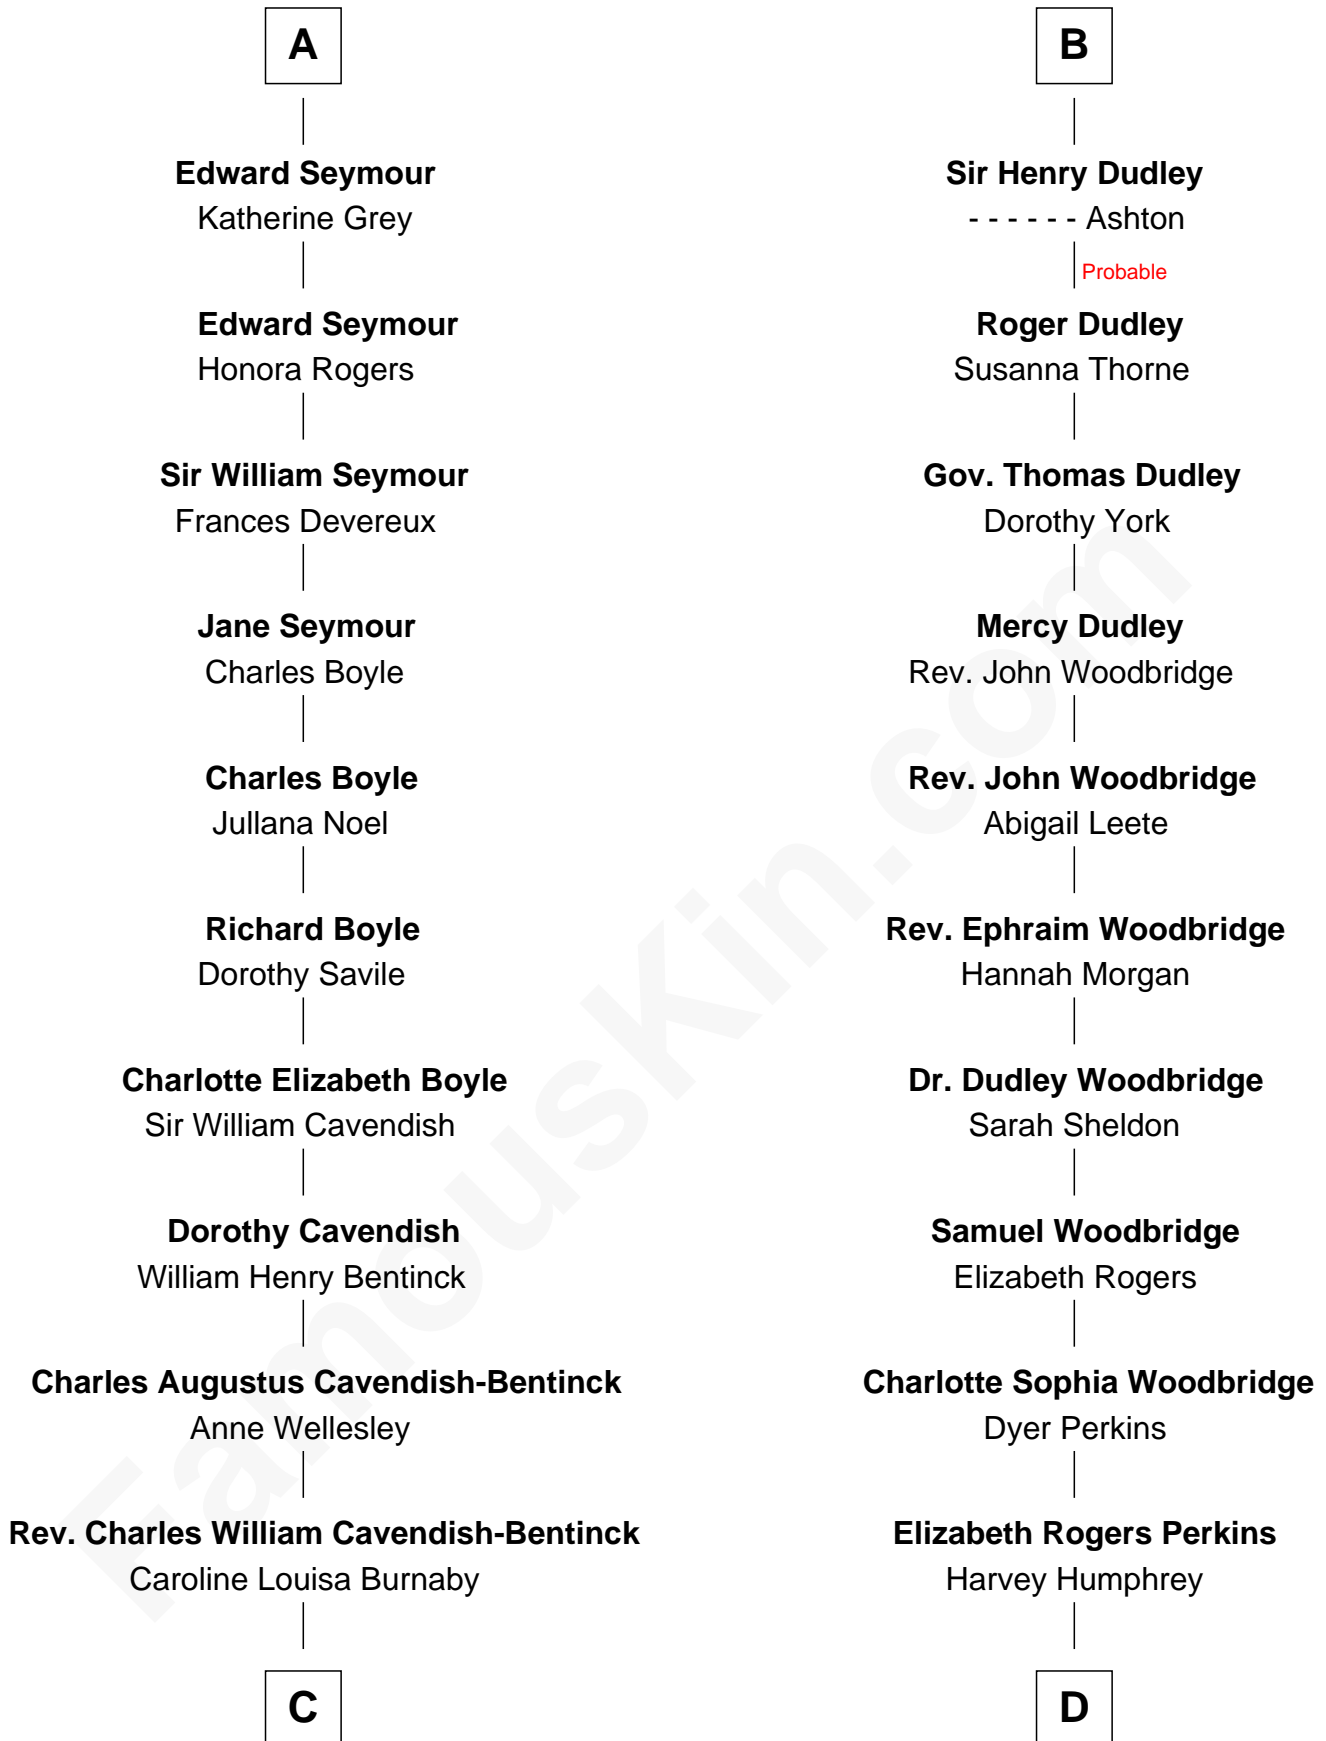

# FamousKin.com Relationship Chart of

**Prince William**

*Prince of Wales*

19th cousin 2 times removed of

**Humphrey Bogart**

*Movie Actor*

**C**

**Cecilia Nina Cavendish-Bentinck**

Claude George Bowes-Lyon

**Elizabeth Bowes-Lyon**

George VI, King of the United Kingdom

**Elizabeth II, Queen of the United Kingdom**

Prince Philip of Edinburgh

**Charles III, King of the United Kingdom**

Princess Diana Frances Spencer