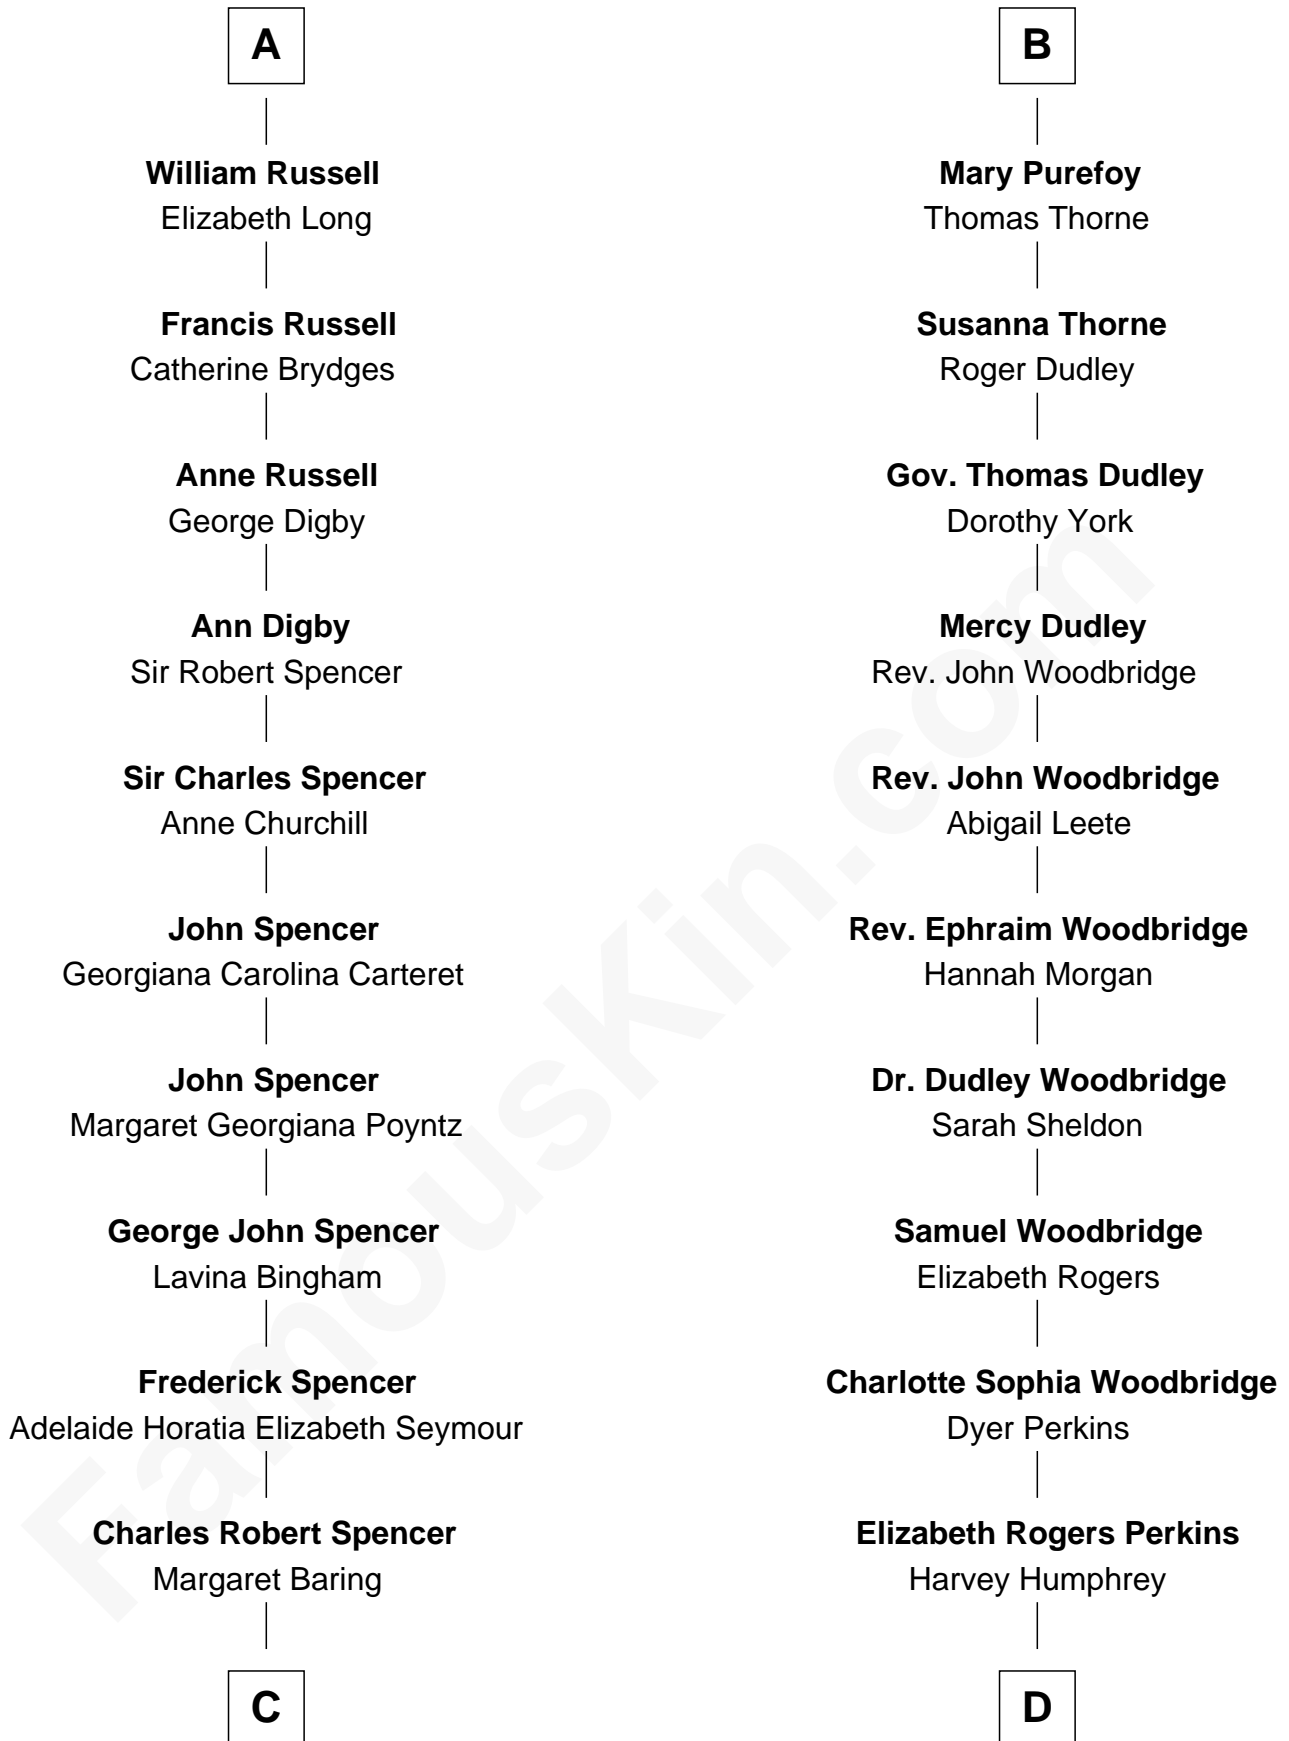

FamousKin.com Relationship Chart of

Prince William

Prince of Wales

19th cousin 1 time removed of

Humphrey Bogart

Movie Actor

Sir John Howard

Alice de Bois

C

Albert Edward John Spencer
Cynthia Elinor Beatrix Hamilton

Edward John Spencer
Frances Ruth Burke Roche

Princess Diana Frances Spencer
Charles III, King of the United Kingdom

Prince William
Prince of Wales