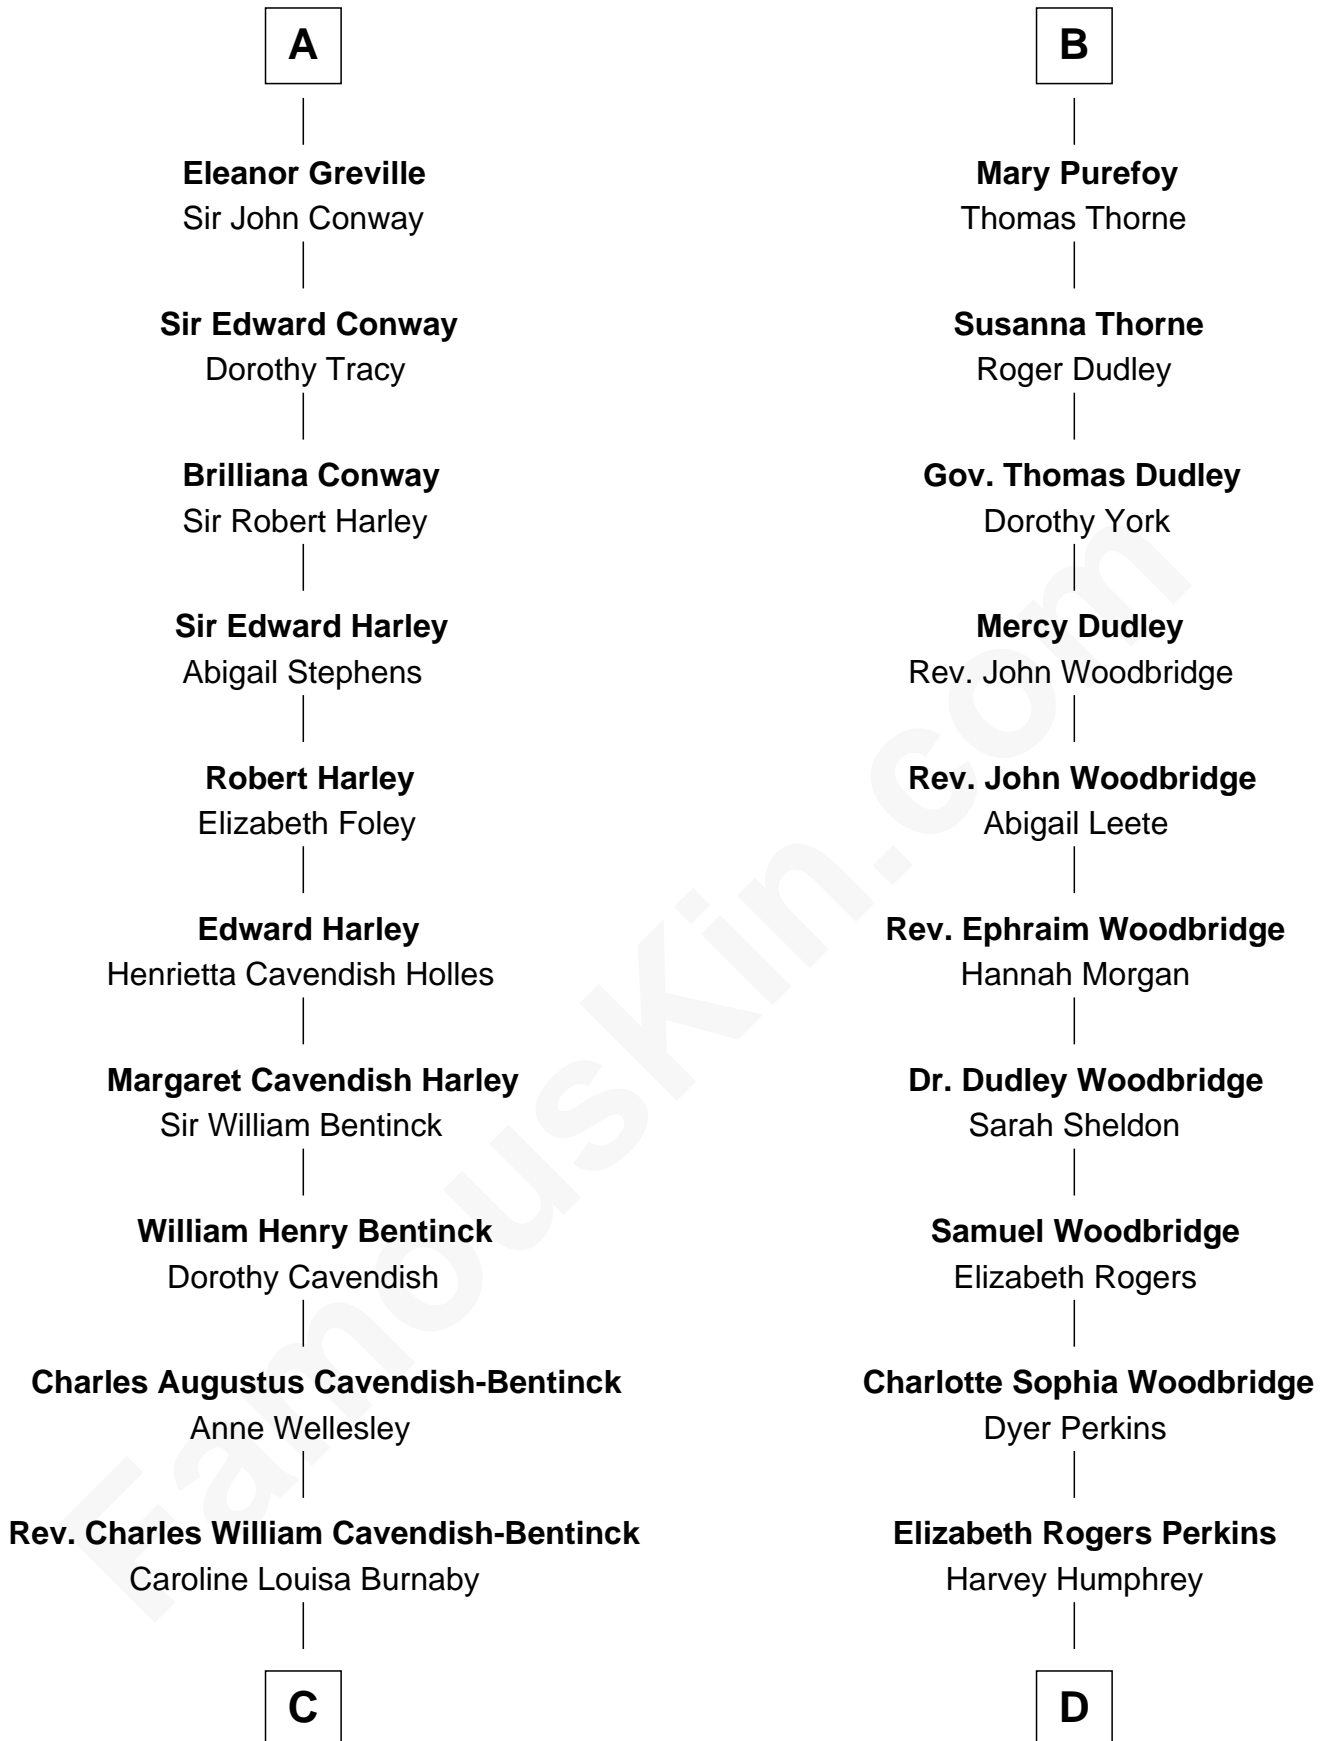

# FamousKin.com Relationship Chart of

**Prince William**

*Prince of Wales*

19th cousin 2 times removed of

**Humphrey Bogart**

*Movie Actor*

**C**

**Cecilia Nina Cavendish-Bentinck**

Claude George Bowes-Lyon

**Elizabeth Bowes-Lyon**

George VI, King of the United Kingdom

**Elizabeth II, Queen of the United Kingdom**

Prince Philip of Edinburgh

**Charles III, King of the United Kingdom**

Princess Diana Frances Spencer