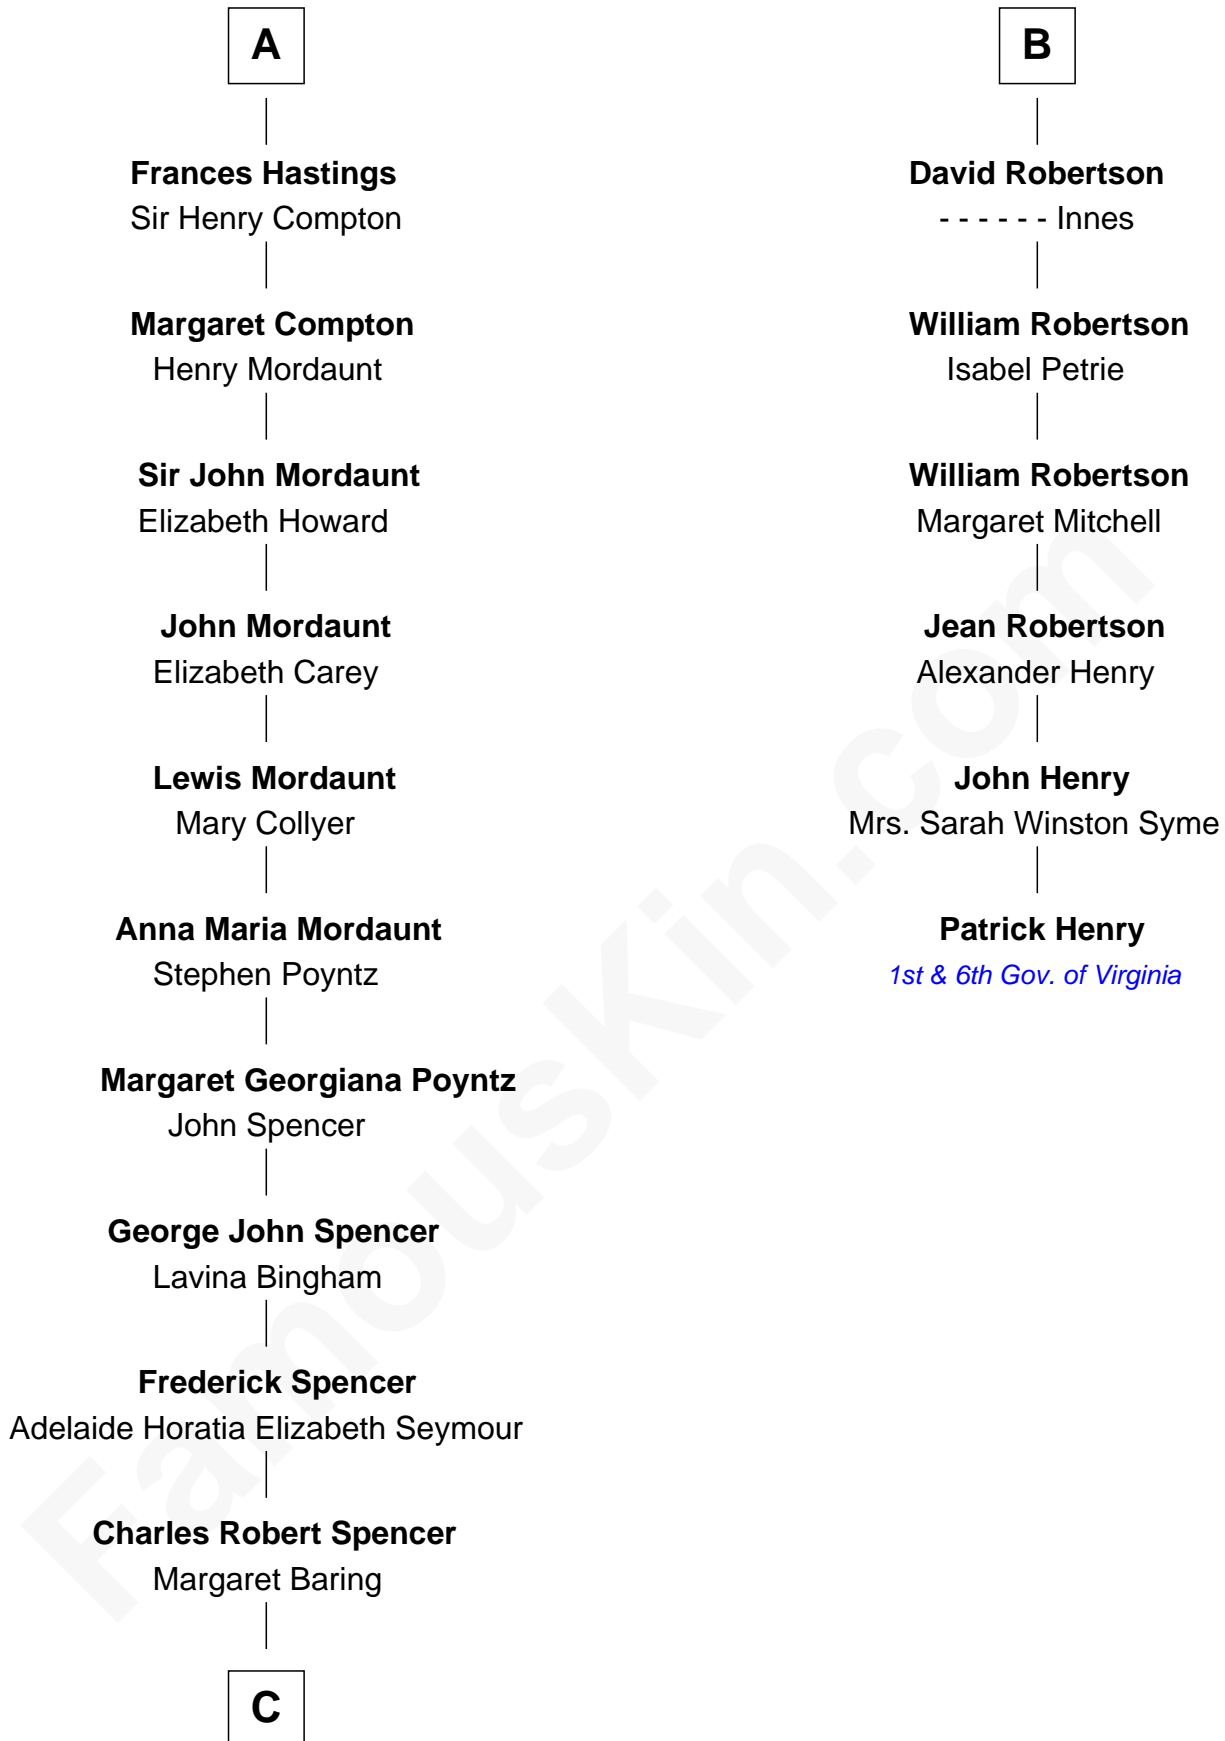

FamousKin.com Relationship Chart of

Prince William

Prince of Wales

12th cousin 8 times removed of

Patrick Henry

1st and 6th Governor of Virginia

Edward II, King of England

Isabella of France

Eleanor Sinclair

Elizabeth Stewart

Alexander Robertson

John Robertson

Margaret Crichton

B

C

—
Albert Edward John Spencer