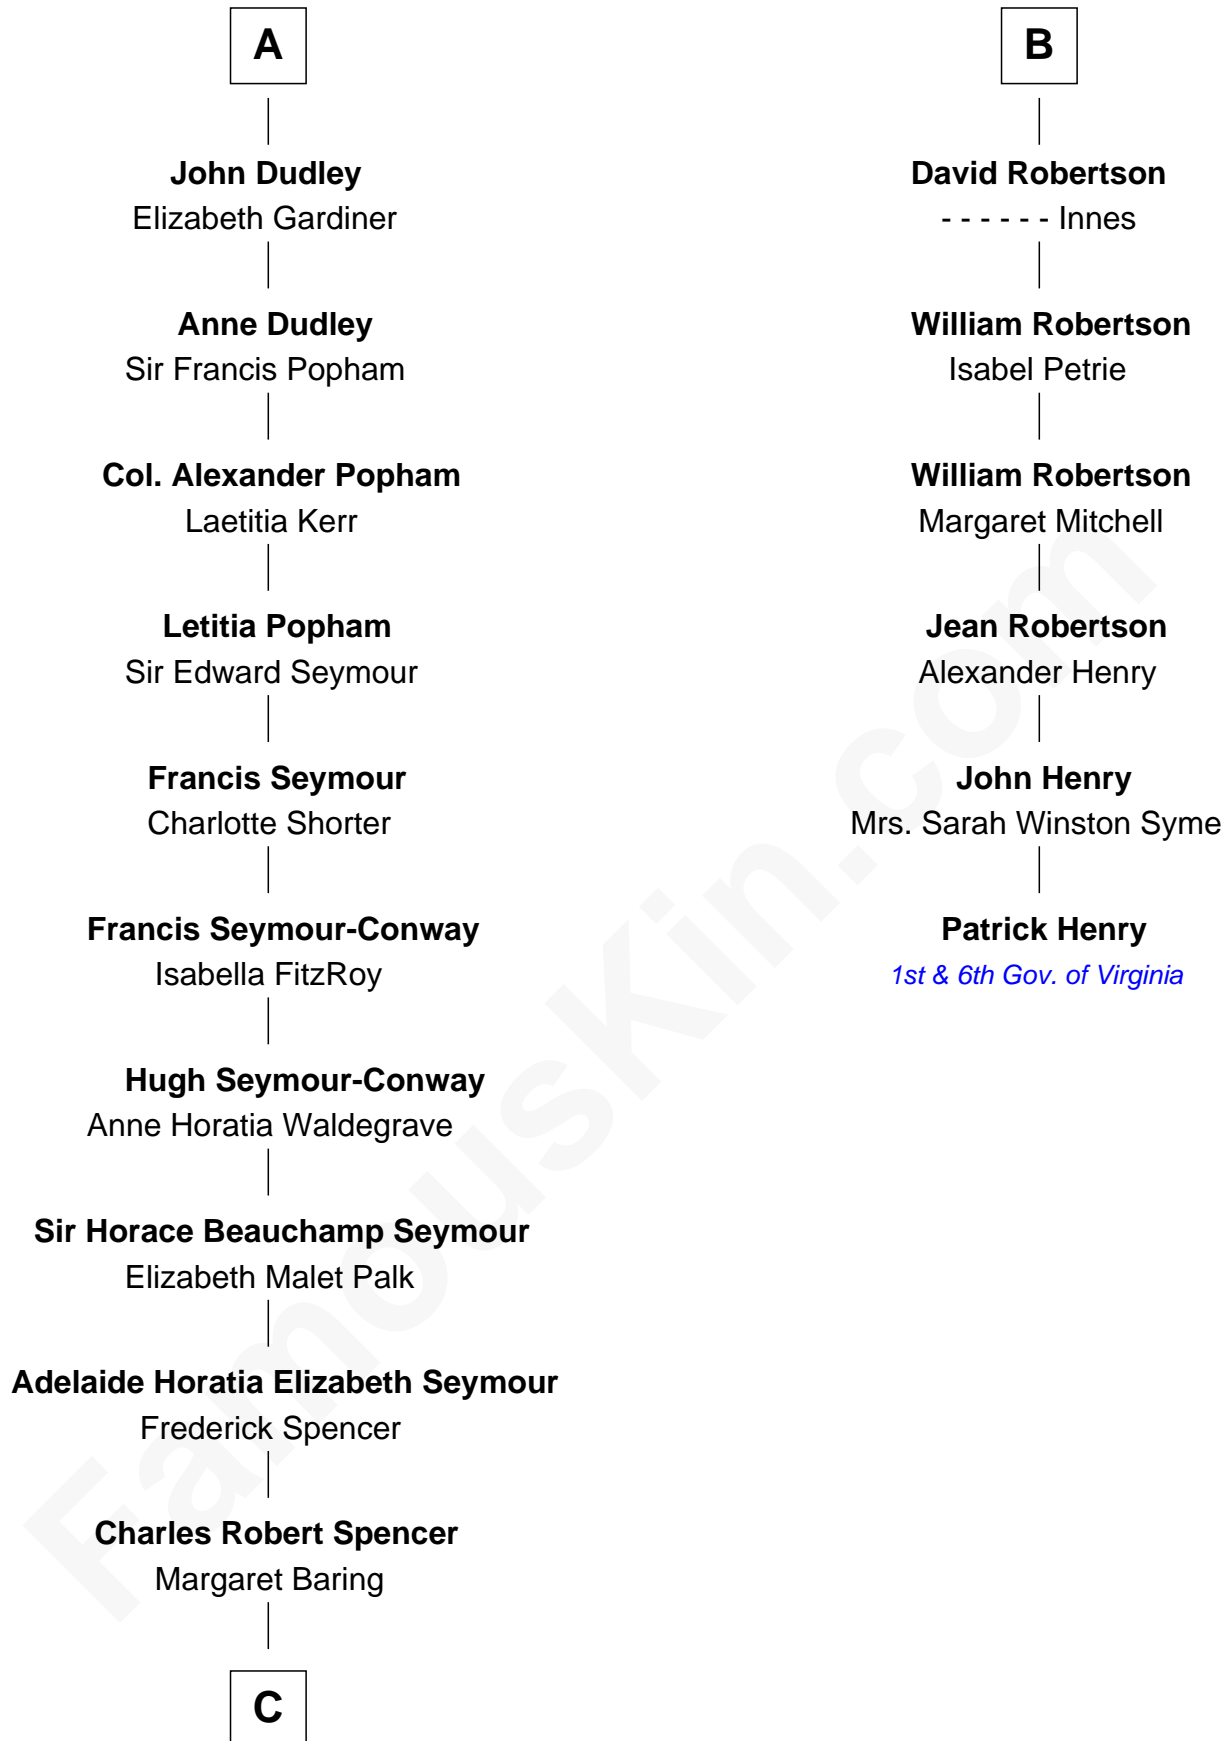

FamousKin.com Relationship Chart of

Prince William

Prince of Wales

12th cousin 8 times removed of

Patrick Henry

1st and 6th Governor of Virginia

Henry Plantagenet

Maud de Chaworth

Richard Fitzalan

Alice Fitzalan

Sir Thomas de Holand

Margaret de Holand

Sir John Beaufort

Joan Beaufort

Sir James Stewart

John Stewart

Eleanor Sinclair

Elizabeth Stewart

Alexander Robertson

John Robertson

Margaret Crichton

B

C

—
Albert Edward John Spencer