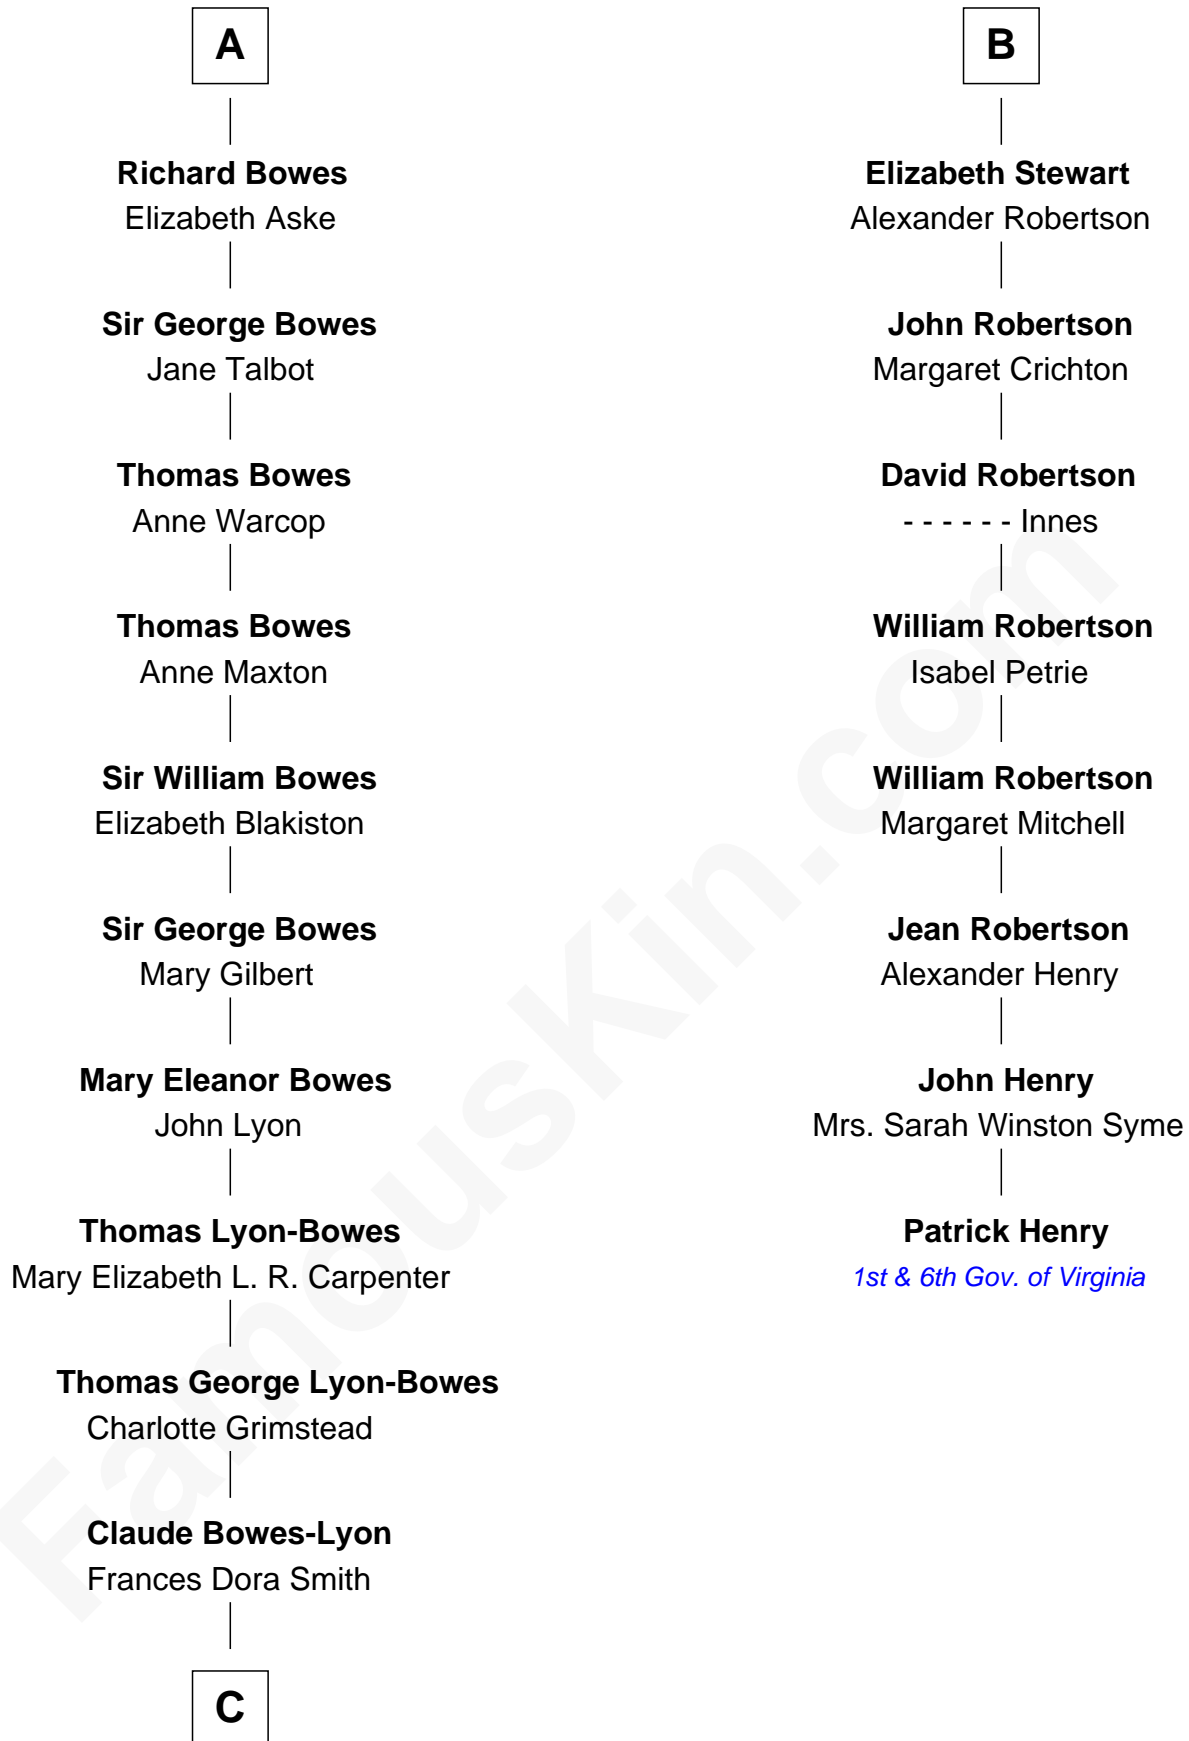

FamousKin.com Relationship Chart of

Prince William

Prince of Wales

14th cousin 7 times removed of

Patrick Henry

1st and 6th Governor of Virginia

C

Claude George Bowes-Lyon
Cecilia Nina Cavendish-Bentinck

Elizabeth Bowes-Lyon
George VI, King of the United Kingdom

Elizabeth II, Queen of the United Kingdom
Prince Philip of Edinburgh

Charles III, King of the United Kingdom
Princess Diana Frances Spencer

Prince William
Prince of Wales