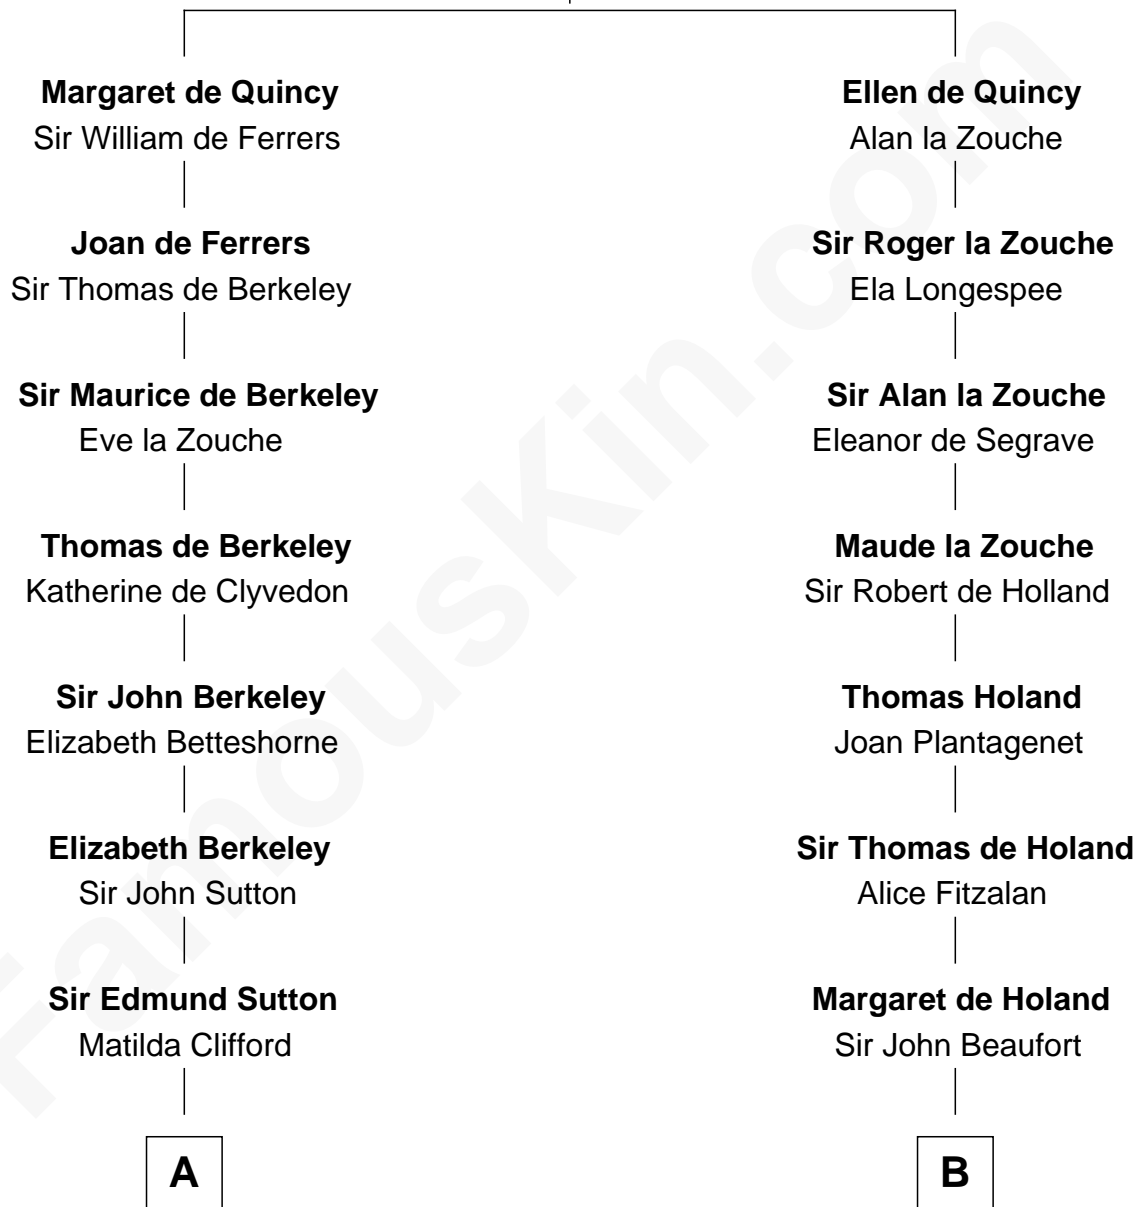

FamousKin.com Relationship Chart of

Prince William

Prince of Wales

16th cousin 5 times removed of

Patrick Henry

1st and 6th Governor of Virginia

Sir Roger de Quincy

Helen of Galloway

C

—
Charles Robert Spencer

Margaret Baring

—
Albert Edward John Spencer

Cynthia Elinor Beatrix Hamilton

—
Edward John Spencer

Frances Ruth Burke Roche

—
Princess Diana Frances Spencer

Charles III, King of the United Kingdom

—
Prince William

Prince of Wales