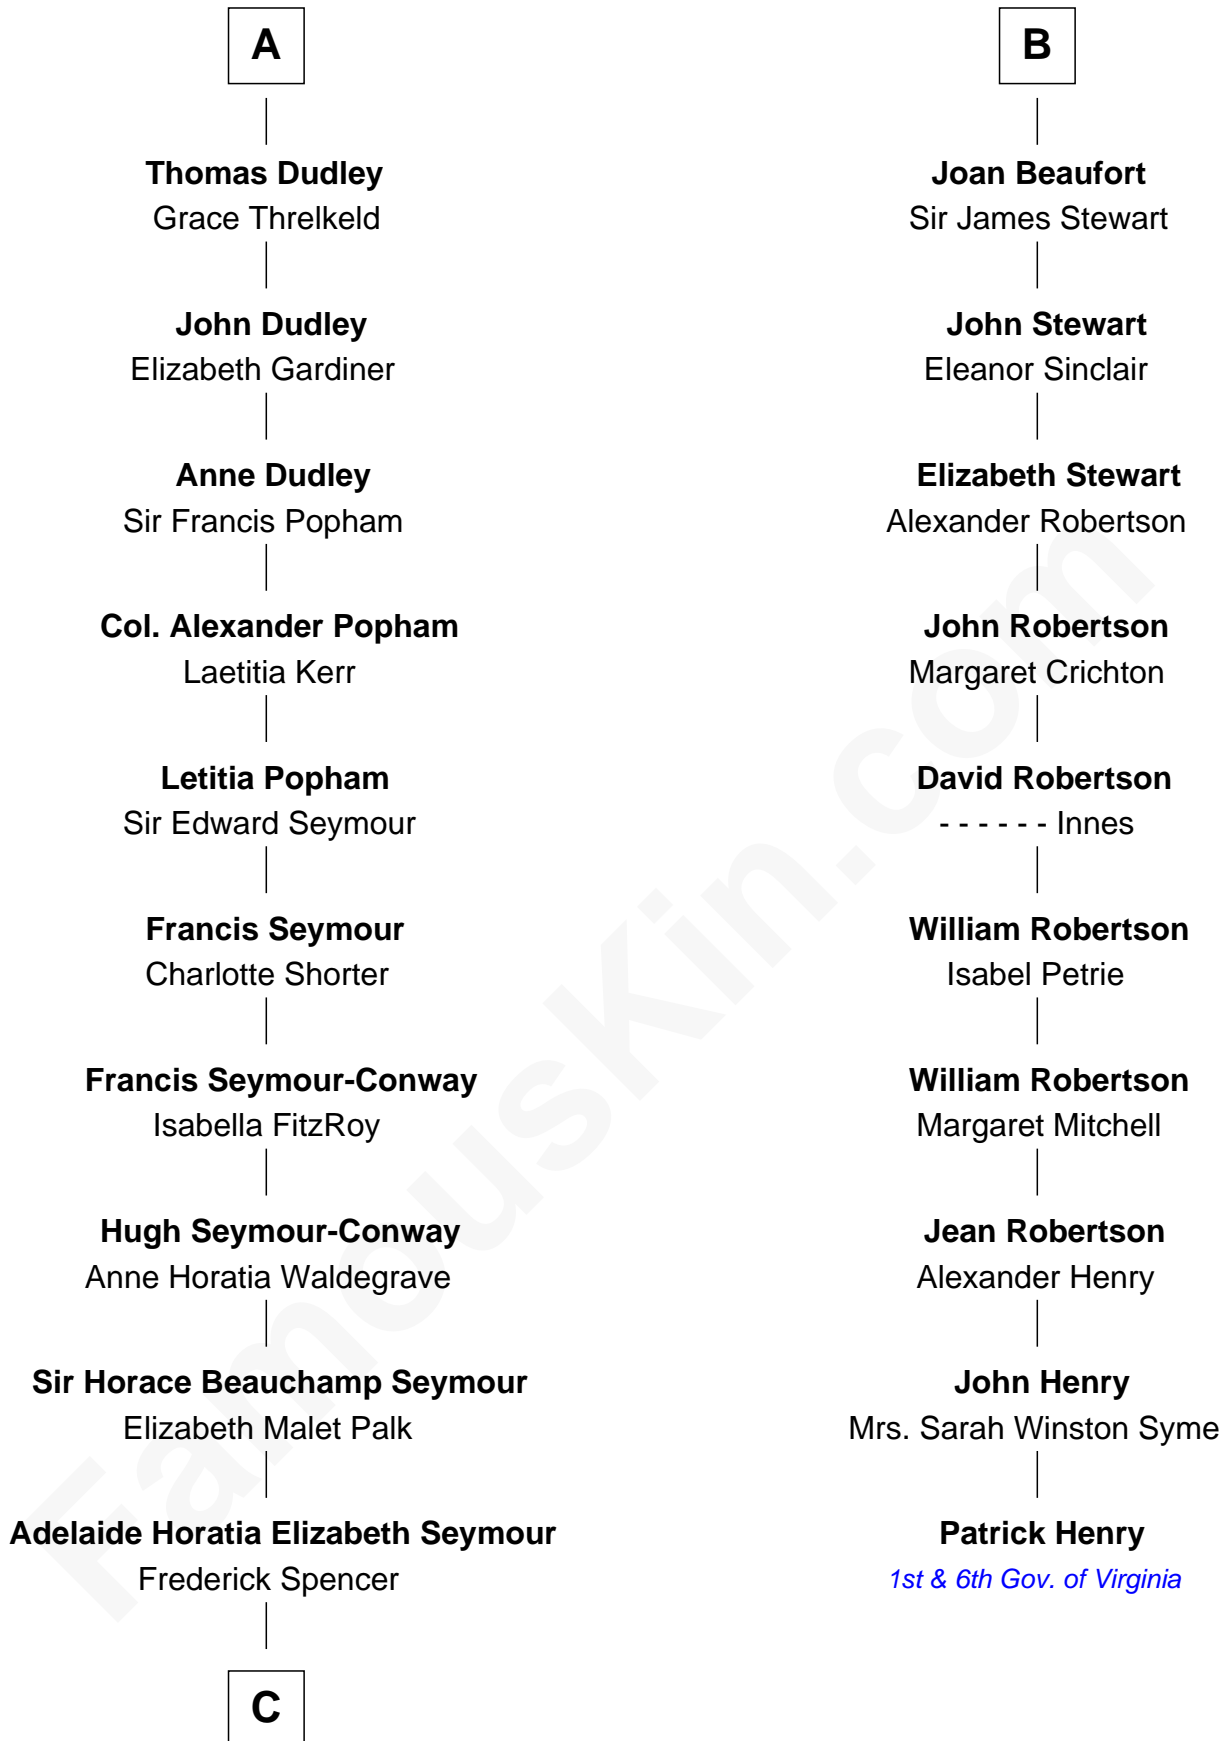

FamousKin.com Relationship Chart of

Prince William

Prince of Wales

16th cousin 5 times removed of

Patrick Henry

1st and 6th Governor of Virginia

Sir Roger de Quincy

Helen of Galloway

C

—
Charles Robert Spencer

Margaret Baring

—
Albert Edward John Spencer

Cynthia Elinor Beatrix Hamilton

—
Edward John Spencer

Frances Ruth Burke Roche

—
Princess Diana Frances Spencer

Charles III, King of the United Kingdom

—
Prince William

Prince of Wales