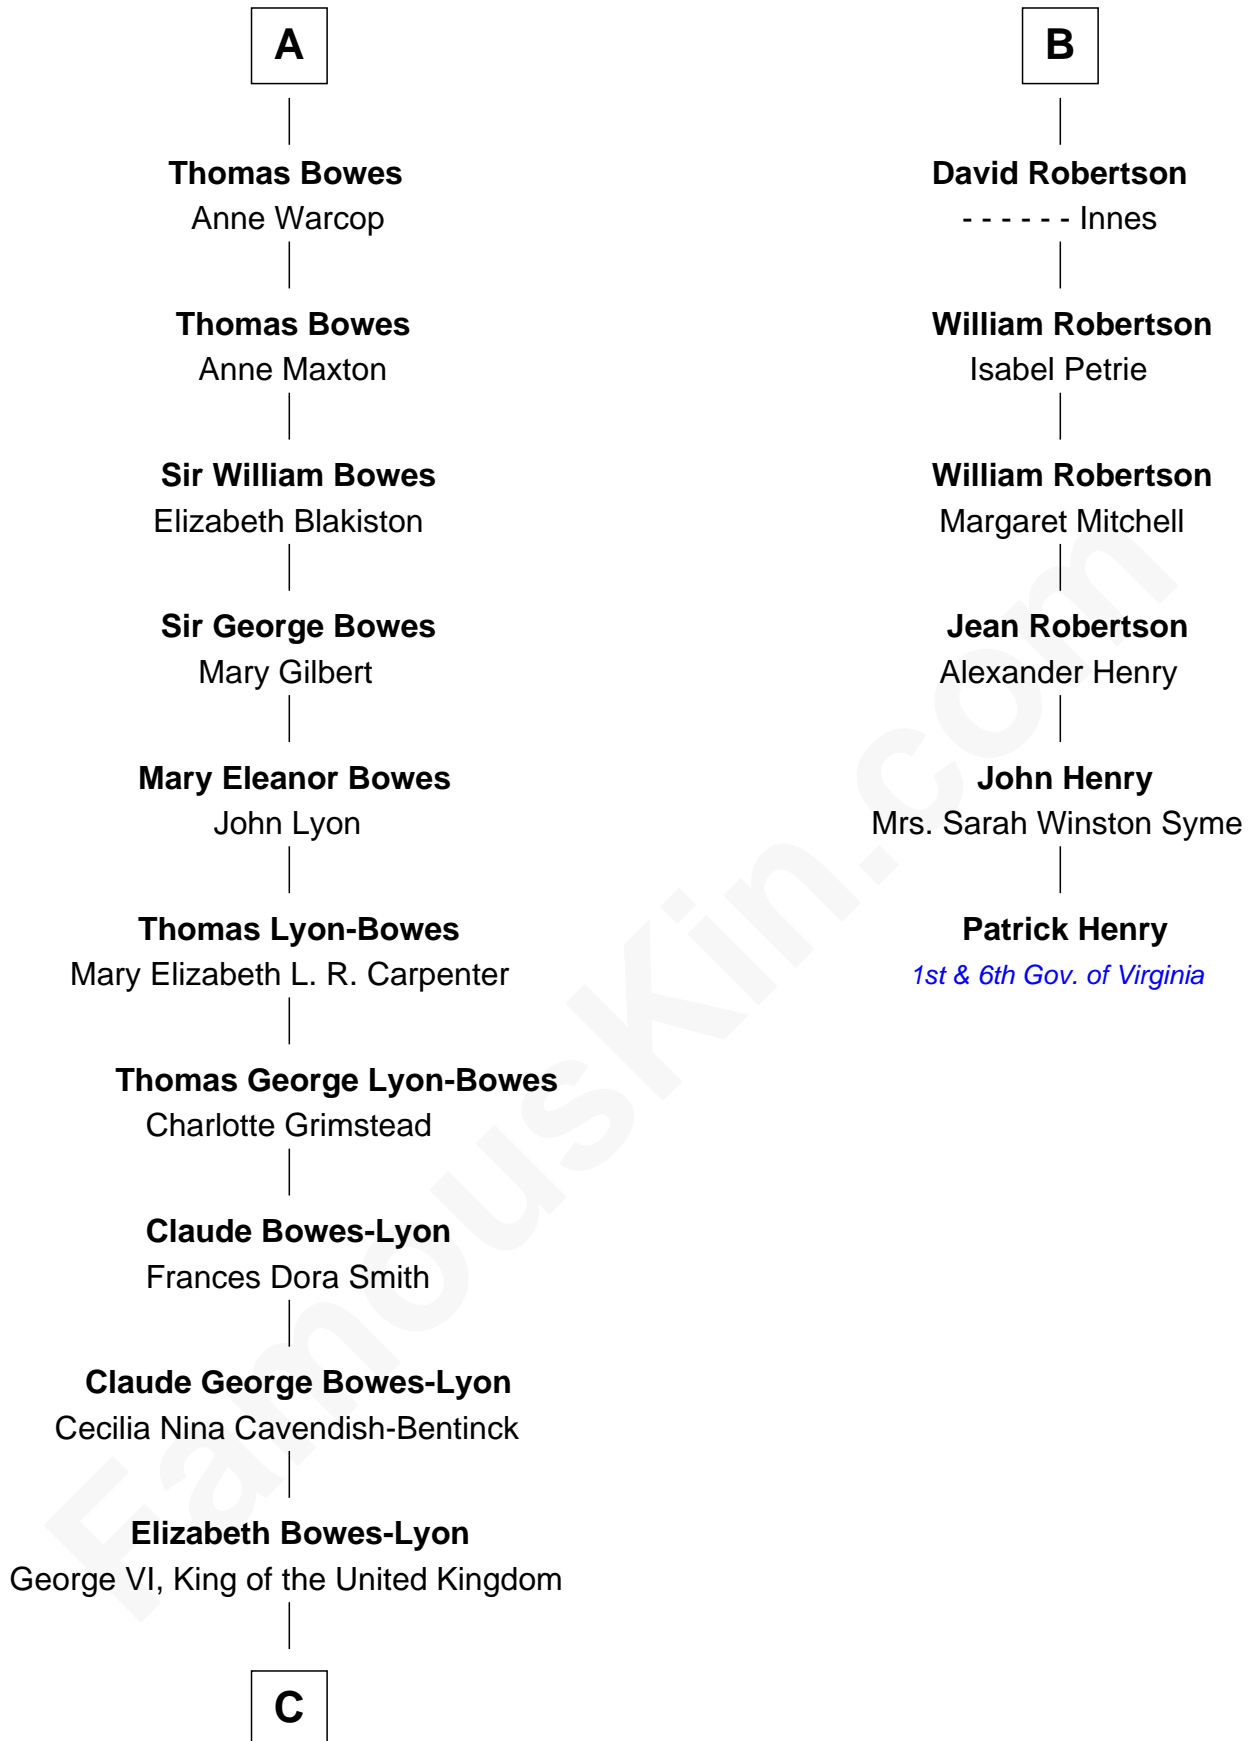

FamousKin.com Relationship Chart of

Prince William

Prince of Wales

12th cousin 7 times removed of

Patrick Henry

1st and 6th Governor of Virginia

Edmund Fitzalan

Alice de Warenne

Eleanor Plantagenet

Alice Fitzalan

Sir Thomas de Holand

Margaret de Holand

Sir John Beaufort

Joan Beaufort

Sir James Stewart

John Stewart

Eleanor Sinclair

Elizabeth Stewart

Alexander Robertson

John Robertson

Margaret Crichton

B

C

Elizabeth II, Queen of the United Kingdom