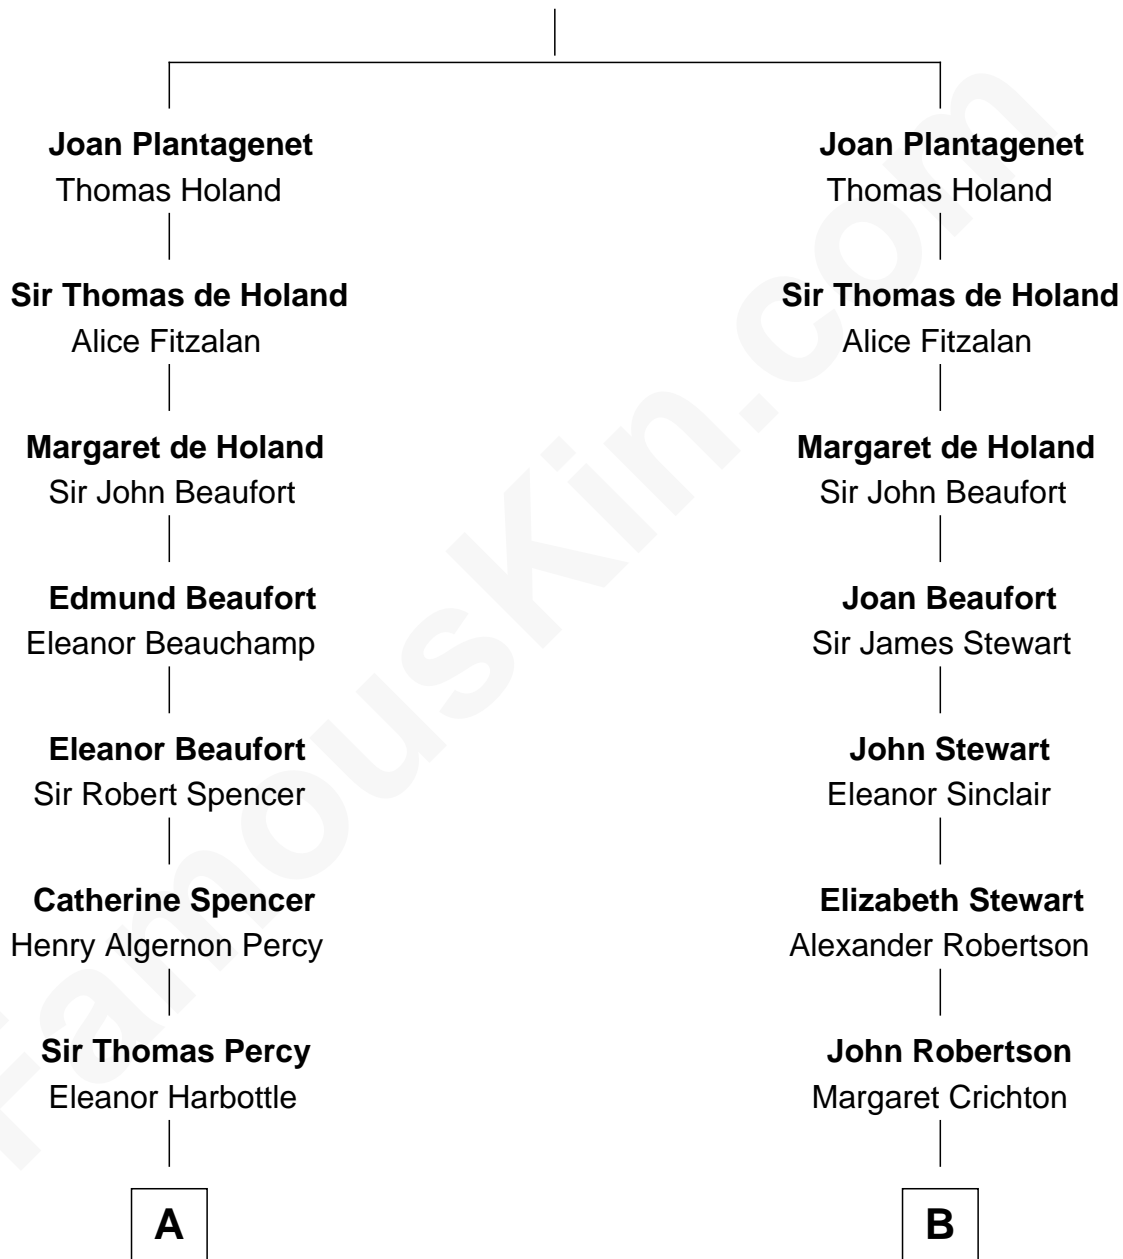

# FamousKin.com Relationship Chart of

**Prince William**

*Prince of Wales*

12th cousin 9 times removed of

**Patrick Henry**

*1st and 6th Governor of Virginia*

**Edmund of Woodstock**

Margaret Wake

**C**

—  
**Charles Robert Spencer**

Margaret Baring

—  
**Albert Edward John Spencer**

Cynthia Elinor Beatrix Hamilton

—  
**Edward John Spencer**

Frances Ruth Burke Roche

—  
**Princess Diana Frances Spencer**

Charles III, King of the United Kingdom

—  
**Prince William**

*Prince of Wales*