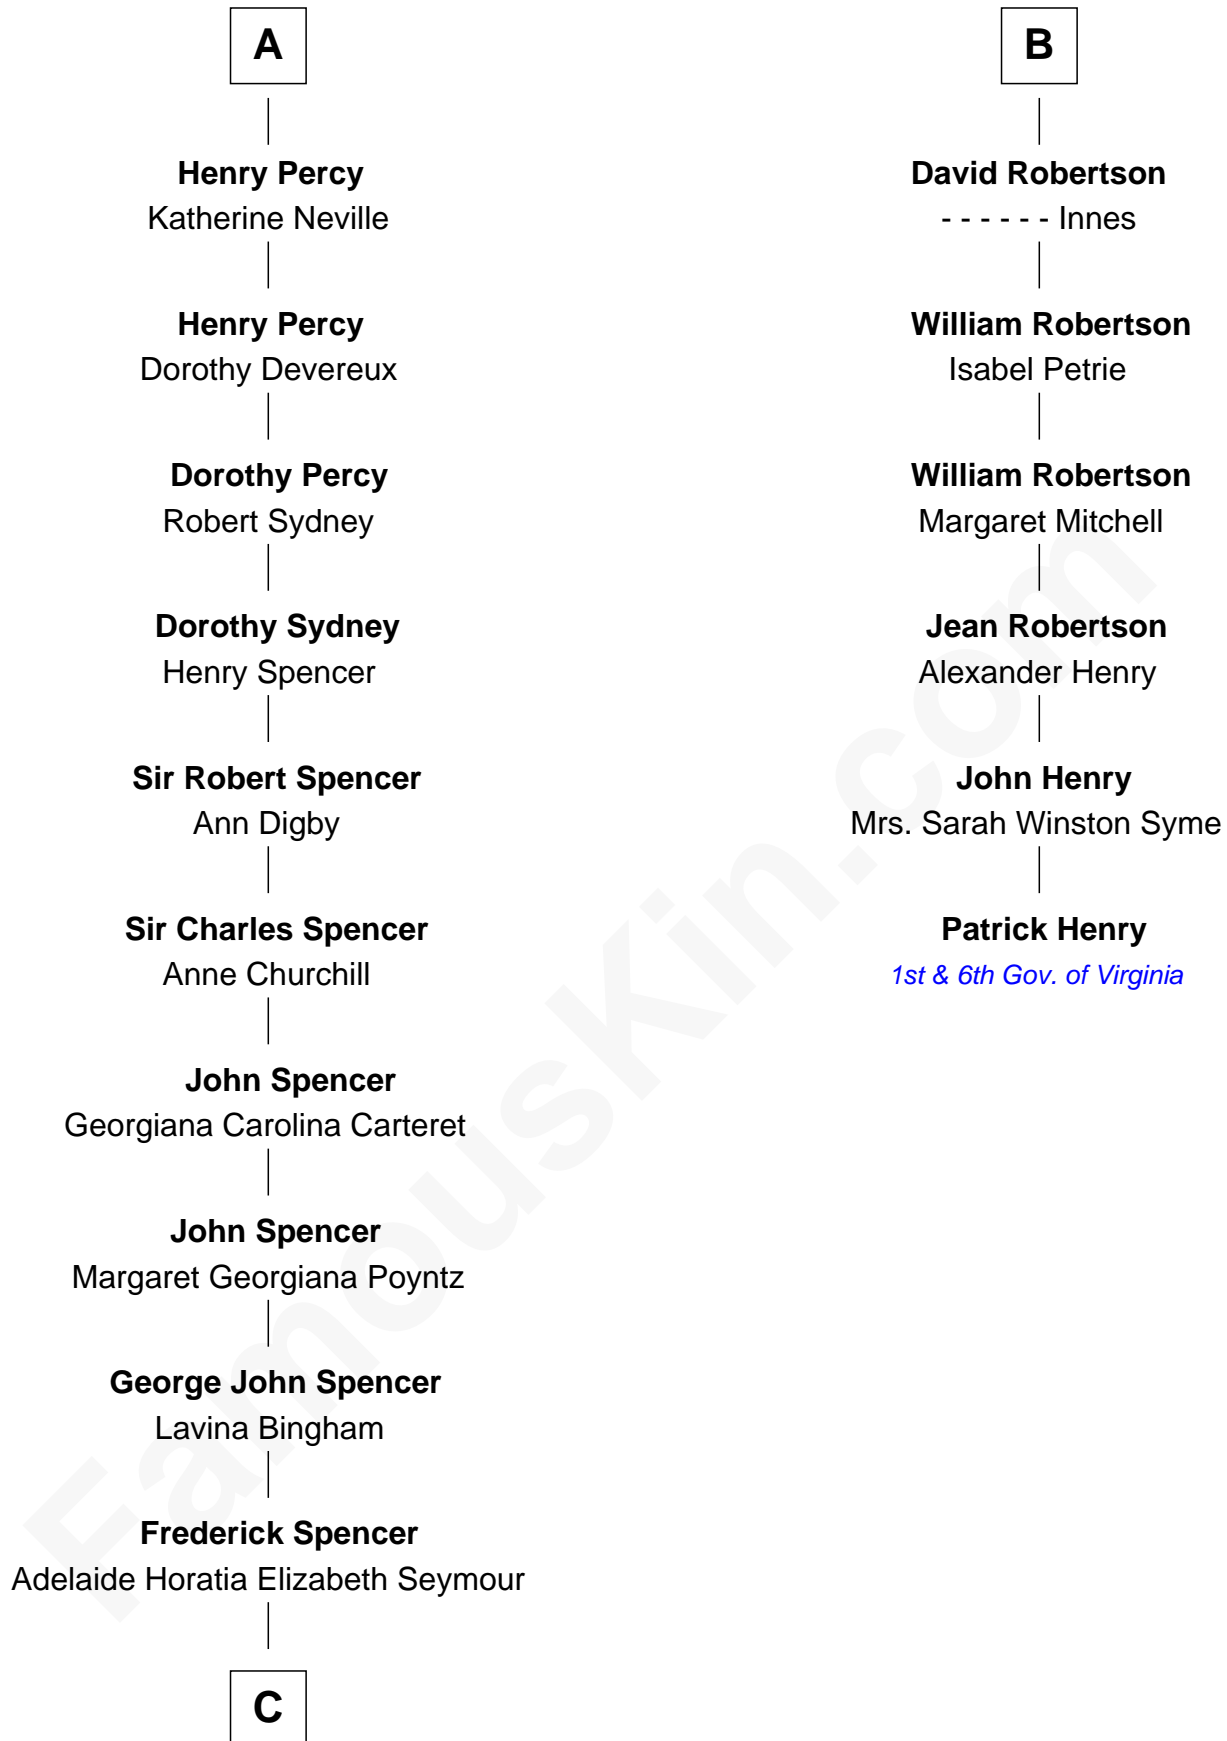

# FamousKin.com Relationship Chart of

**Prince William**

*Prince of Wales*

12th cousin 9 times removed of

**Patrick Henry**

*1st and 6th Governor of Virginia*

**Edmund of Woodstock**

Margaret Wake

**C**

—  
**Charles Robert Spencer**

Margaret Baring

—  
**Albert Edward John Spencer**

Cynthia Elinor Beatrix Hamilton

—  
**Edward John Spencer**

Frances Ruth Burke Roche

—  
**Princess Diana Frances Spencer**

Charles III, King of the United Kingdom

—  
**Prince William**

*Prince of Wales*