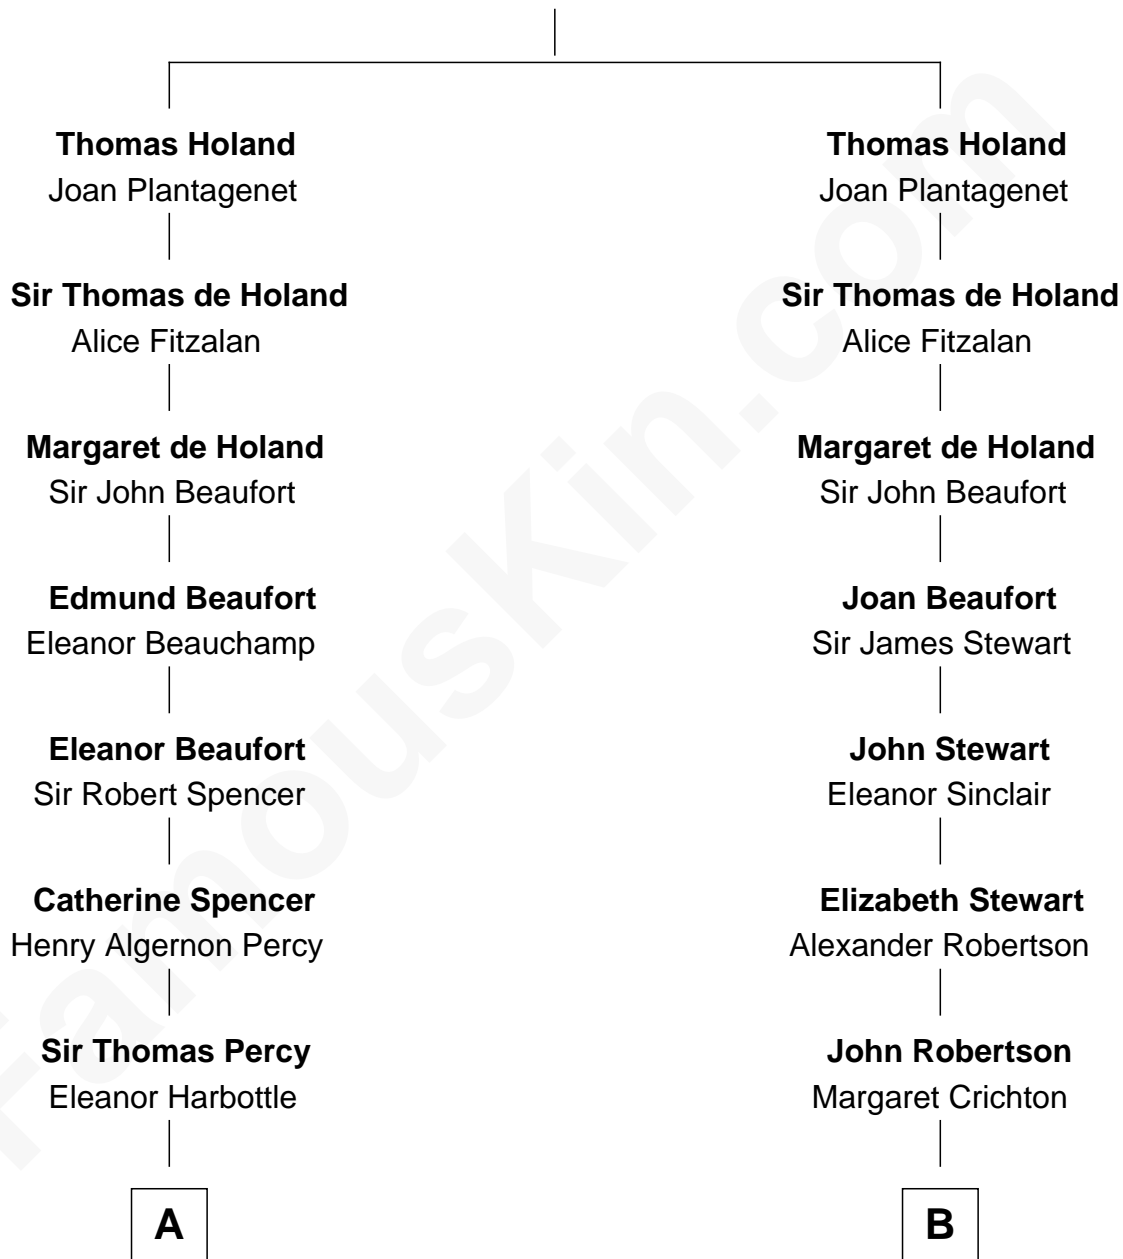

FamousKin.com Relationship Chart of

Prince William

Prince of Wales

12th cousin 9 times removed of

Patrick Henry

1st and 6th Governor of Virginia

Sir Robert de Holland

Maude la Zouche

A

Henry Percy
Katherine Neville

Henry Percy
Dorothy Devereux

Dorothy Percy
Robert Sydney

Dorothy Sydney
Henry Spencer

Sir Robert Spencer
Ann Digby

Sir Charles Spencer
Anne Churchill

John Spencer
Georgiana Carolina Carteret