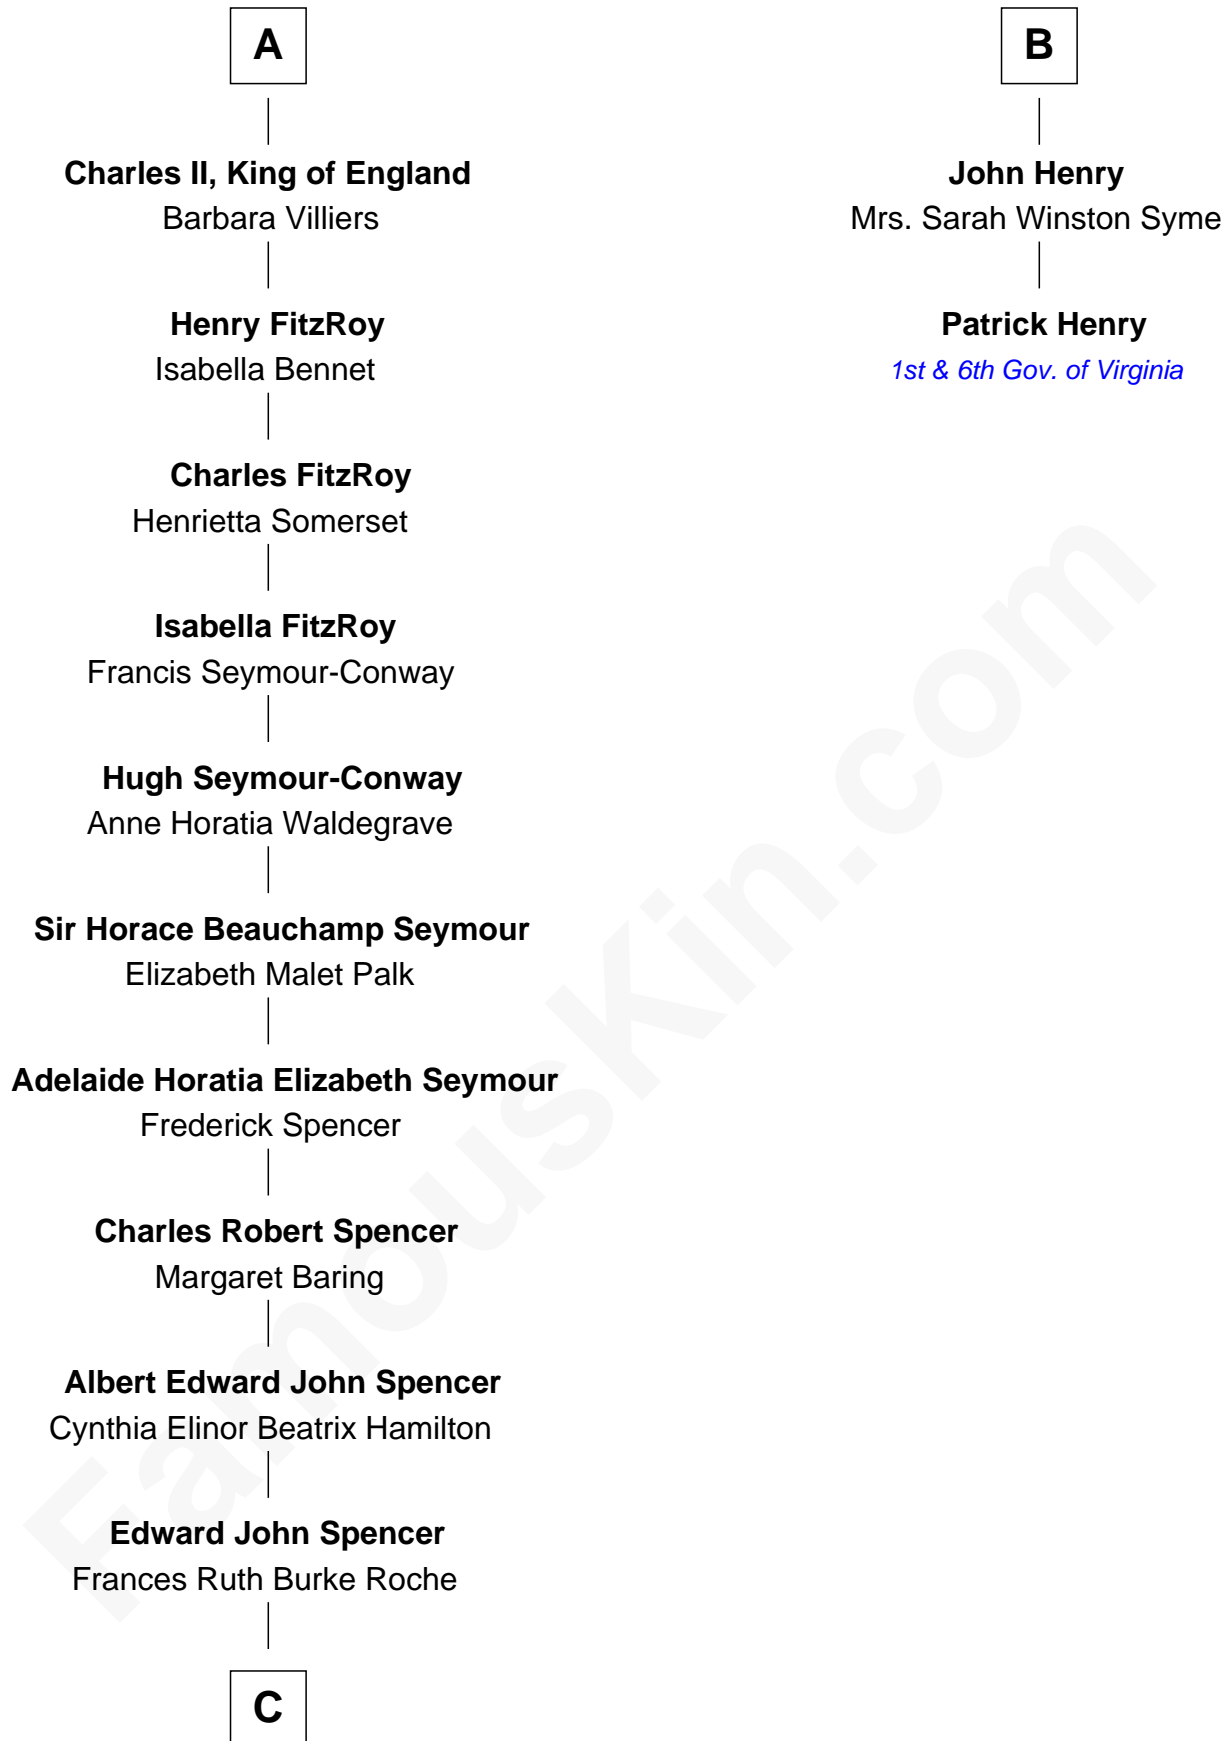

FamousKin.com
Relationship Chart of
Prince William
Prince of Wales

8th cousin 10 times removed of
Patrick Henry
1st and 6th Governor of Virginia

C

Princess Diana Frances Spencer
Charles III, King of the United Kingdom