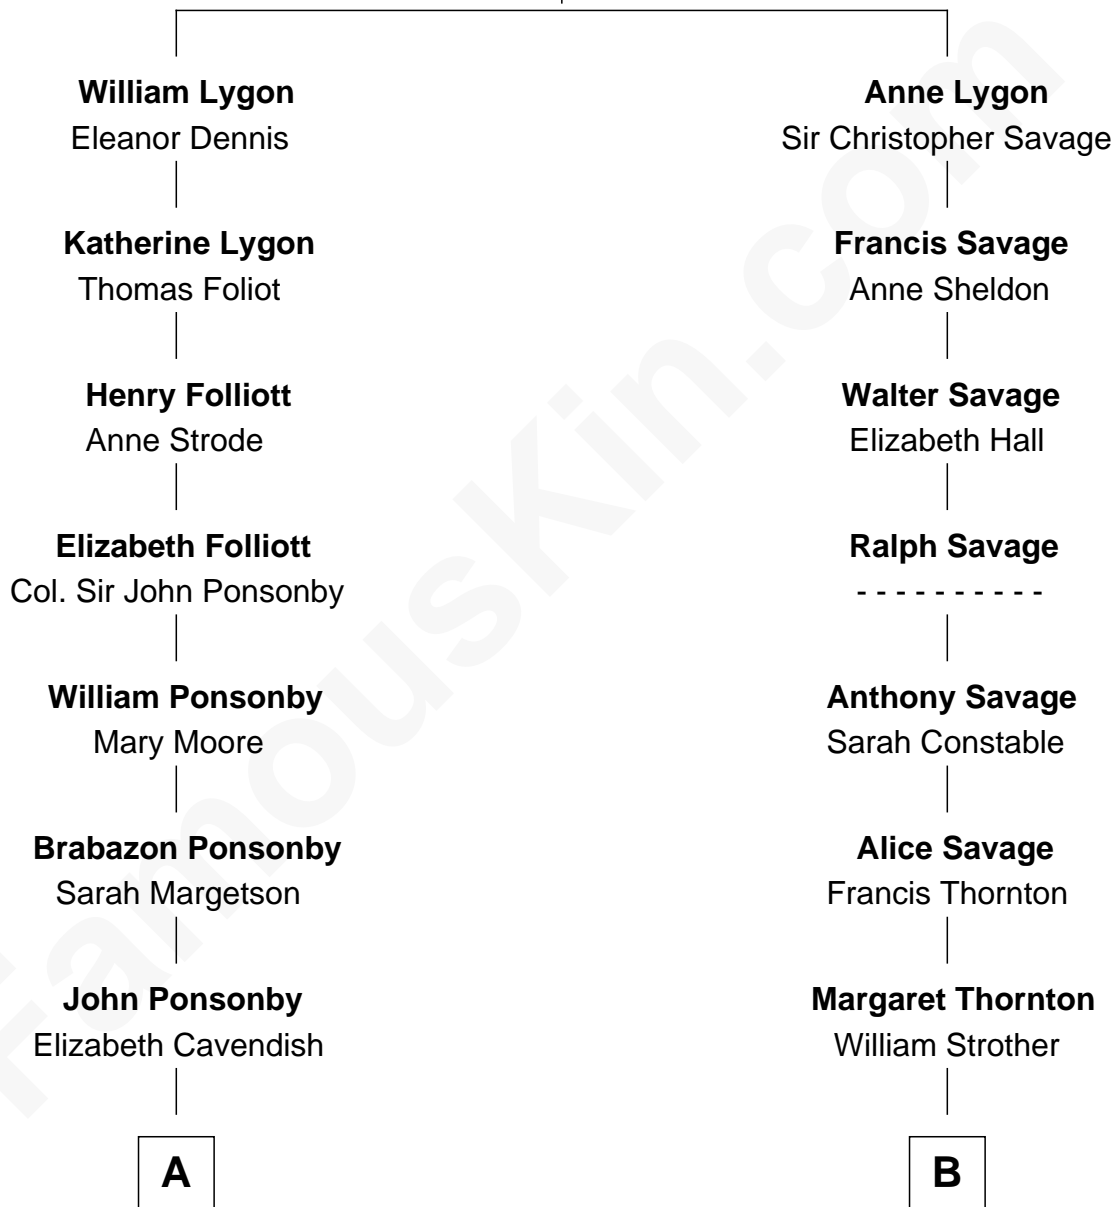

FamousKin.com Relationship Chart of

Prince William

Prince of Wales

13th cousin 2 times removed of

Randolph Scott

Movie Actor

Sir Richard Lygon

Margaret Greville

A

William Brabazon Ponsonby

Louisa Molesworth

Mary Elizabeth Ponsonby

Charles Grey

Elizabeth Grey

John Crocker Bulteel

Louisa Emily Charlotte Bulteel

Edward Charles Baring

Margaret Baring

Charles Robert Spencer

Albert Edward John Spencer

Cynthia Elinor Beatrix Hamilton

Edward John Spencer

Frances Ruth Burke Roche

Princess Diana Frances Spencer