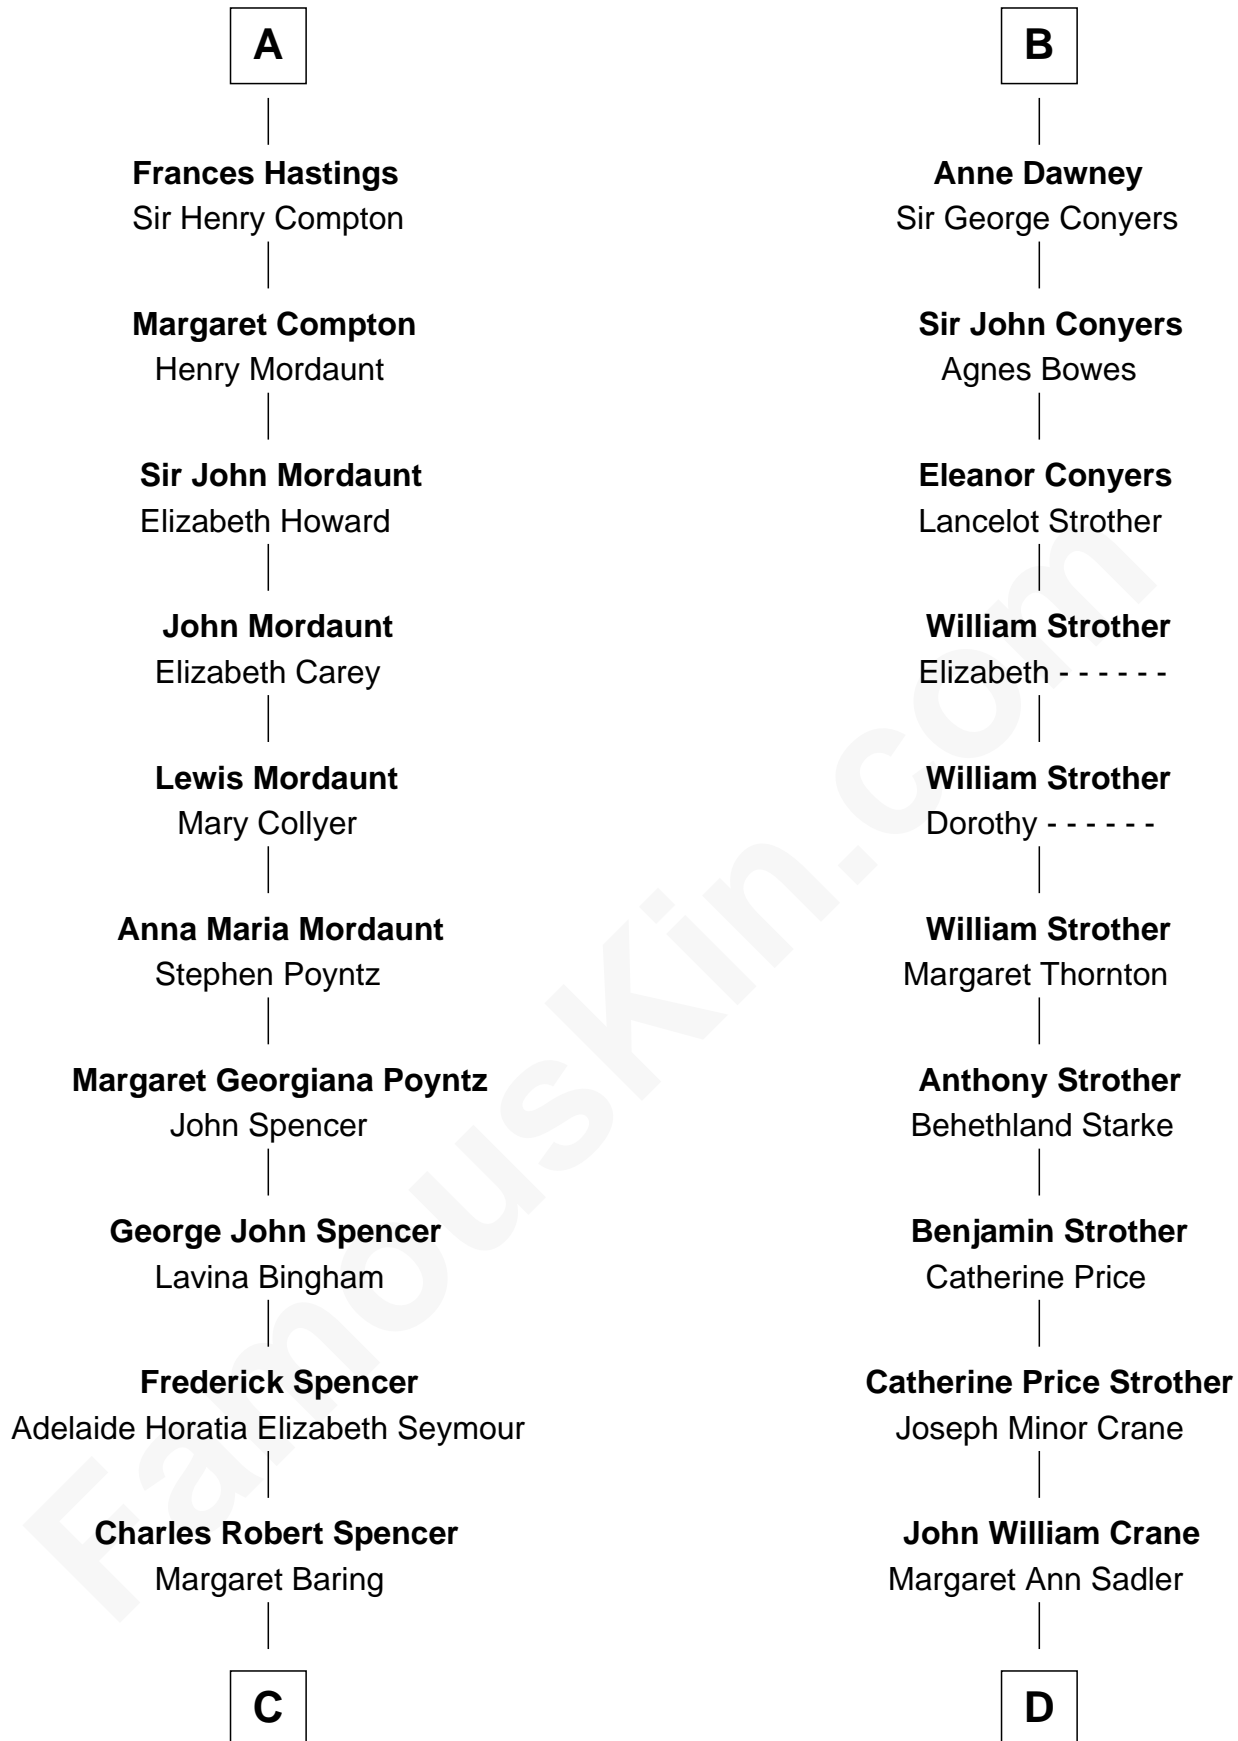

FamousKin.com Relationship Chart of

Prince William

Prince of Wales

19th cousin 1 time removed of

Randolph Scott

Movie Actor

Sir Henry de Percy

Eleanor de Arundel

C

Albert Edward John Spencer

Cynthia Elinor Beatrix Hamilton

Edward John Spencer

Frances Ruth Burke Roche

Princess Diana Frances Spencer

Charles III, King of the United Kingdom

Prince William