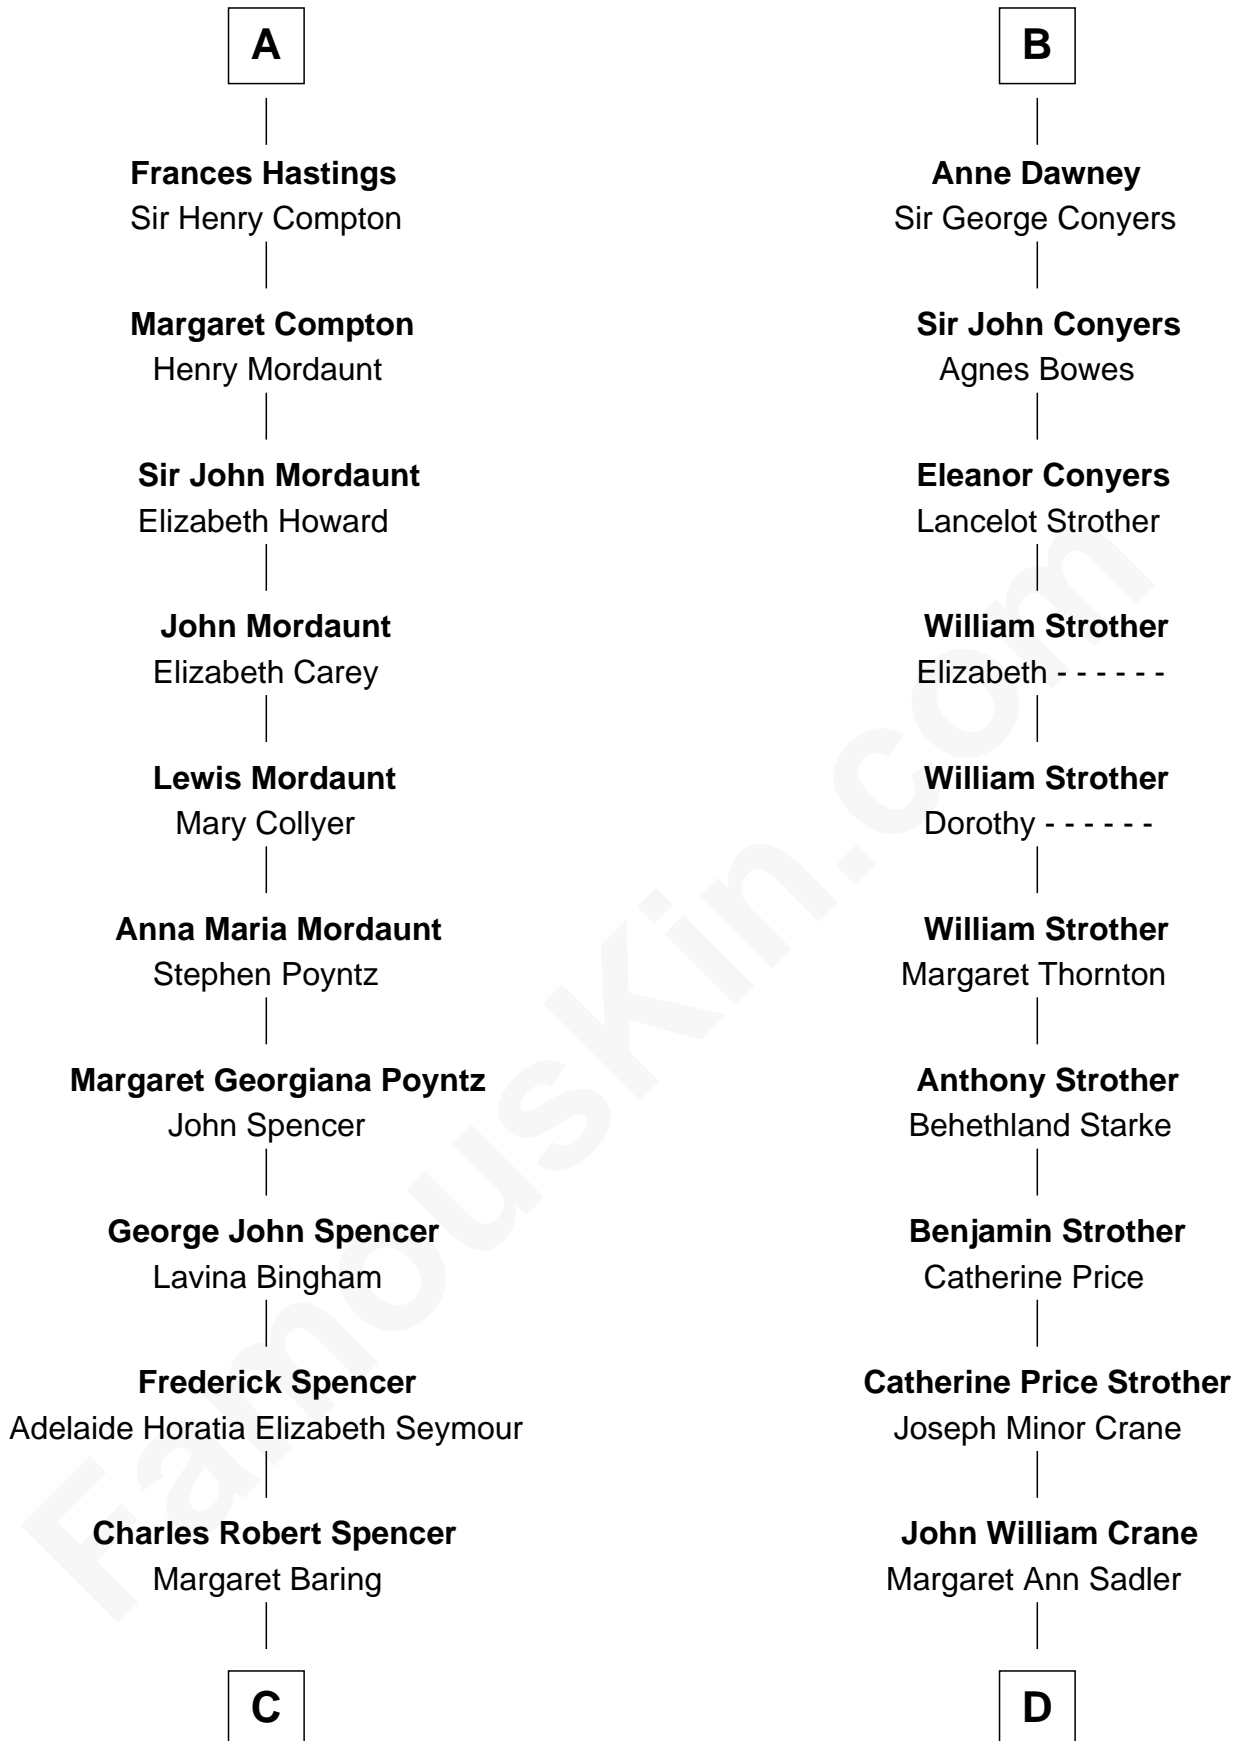

# FamousKin.com Relationship Chart of

**Prince William**

*Prince of Wales*

19th cousin 1 time removed of

**Randolph Scott**

*Movie Actor*

**Sir Ranulph de Neville**

Euphemia de Clavering

Joan Bouchier

**Sir Richard Neville**

Anne Stafford

**Dorothy Neville**

Sir John Dawney

**B**

**C**

**Albert Edward John Spencer**

Cynthia Elinor Beatrix Hamilton

**Edward John Spencer**

Frances Ruth Burke Roche

**Princess Diana Frances Spencer**

Charles III, King of the United Kingdom

**Prince William**

*Prince of Wales*

**D**