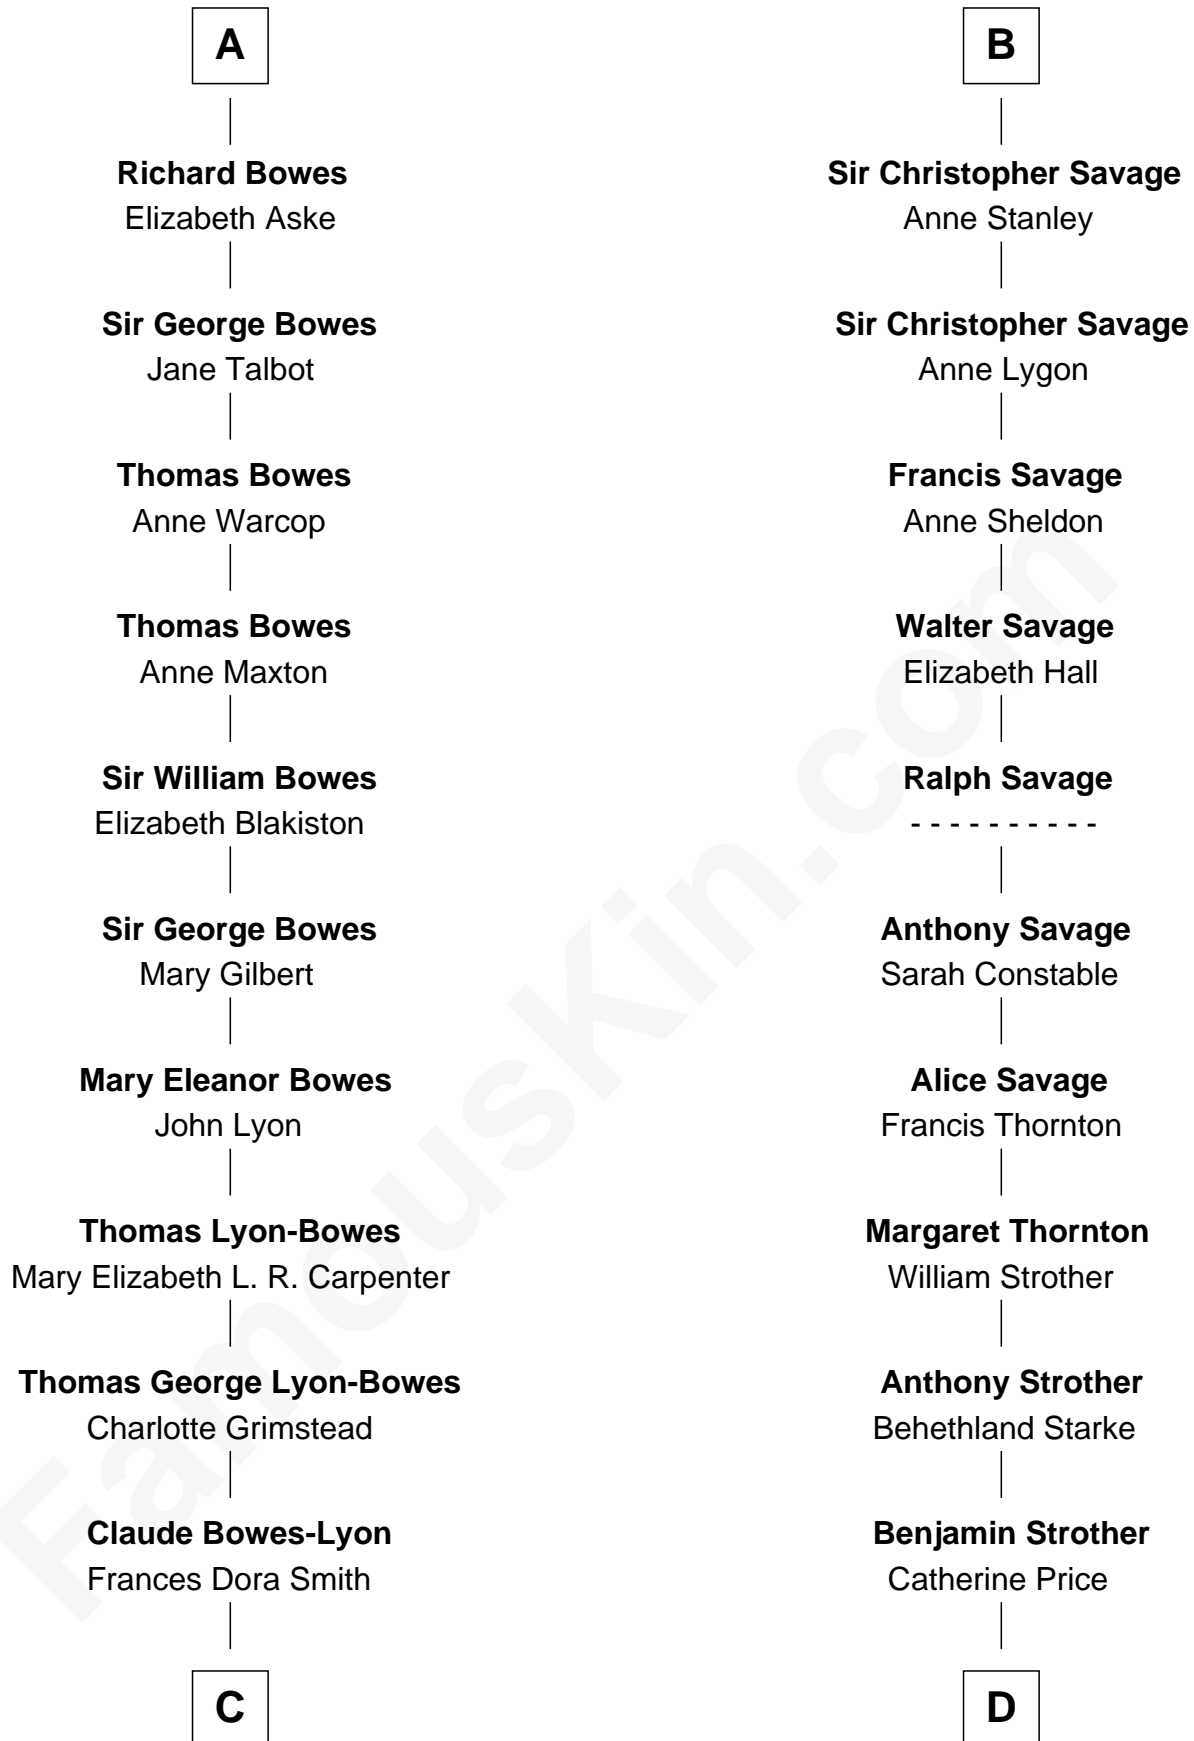

FamousKin.com Relationship Chart of

Prince William

Prince of Wales

21st cousin of

Randolph Scott

Movie Actor

C

Claude George Bowes-Lyon
Cecilia Nina Cavendish-Bentinck

Elizabeth Bowes-Lyon
George VI, King of the United Kingdom

Elizabeth II, Queen of the United Kingdom
Prince Philip of Edinburgh

Charles III, King of the United Kingdom
Princess Diana Frances Spencer

Prince William
Prince of Wales

D

Catherine Price Strother
Joseph Minor Crane

John William Crane
Margaret Ann Sadler

Joseph Minor Crane
Lavinia Lionberger

Lucy Lionberger Crane
George Grant Scott

Randolph Scott
Movie Actor