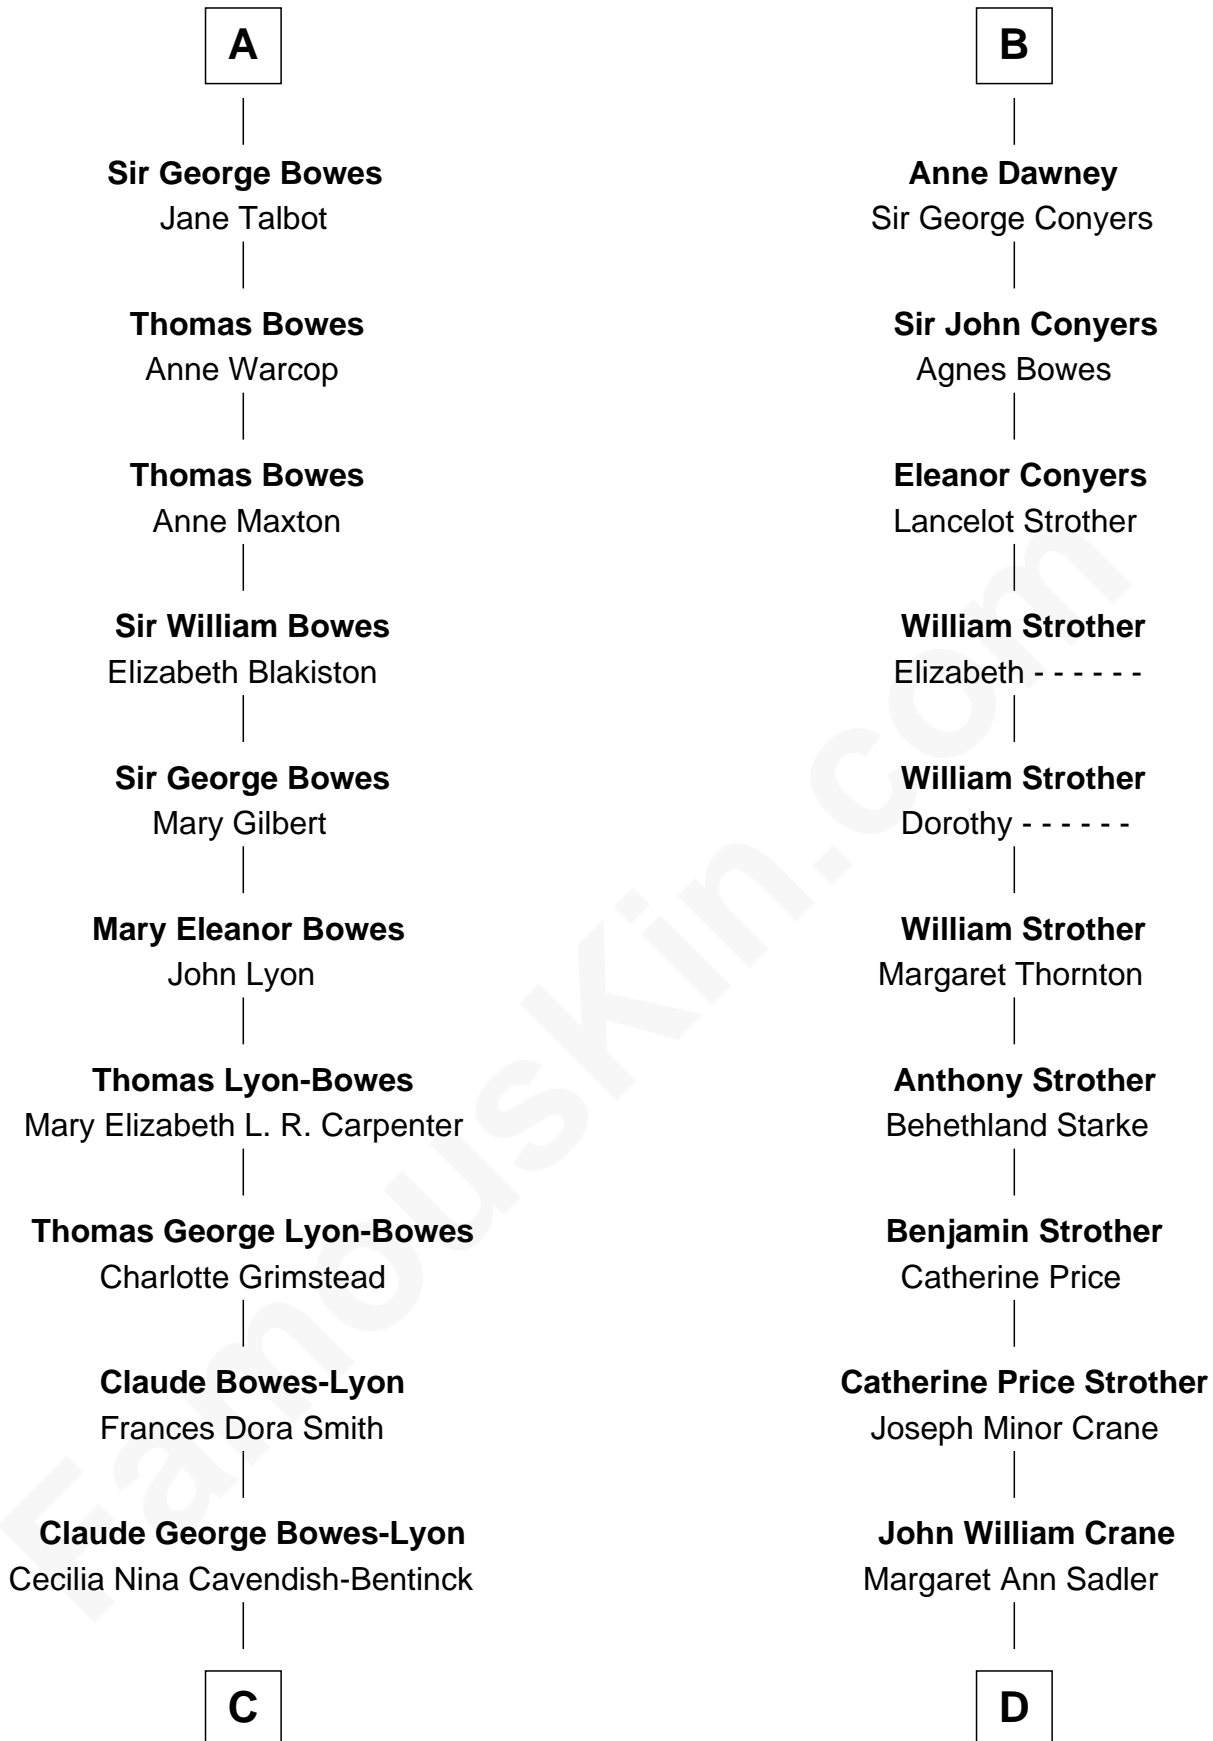

# FamousKin.com Relationship Chart of

**Prince William**

*Prince of Wales*

19th cousin 1 time removed of

**Randolph Scott**

*Movie Actor*

**Sir Hugh I de Audley**

Iseult de Mortimer

**C**

**Elizabeth Bowes-Lyon**

George VI, King of the United Kingdom

**Elizabeth II, Queen of the United Kingdom**

Prince Philip of Edinburgh

**Charles III, King of the United Kingdom**

Princess Diana Frances Spencer

**Prince William**

*Prince of Wales*

**D**

**Joseph Minor Crane**

Lavinia Lionberger

**Lucy Lionberger Crane**

George Grant Scott

**Randolph Scott**