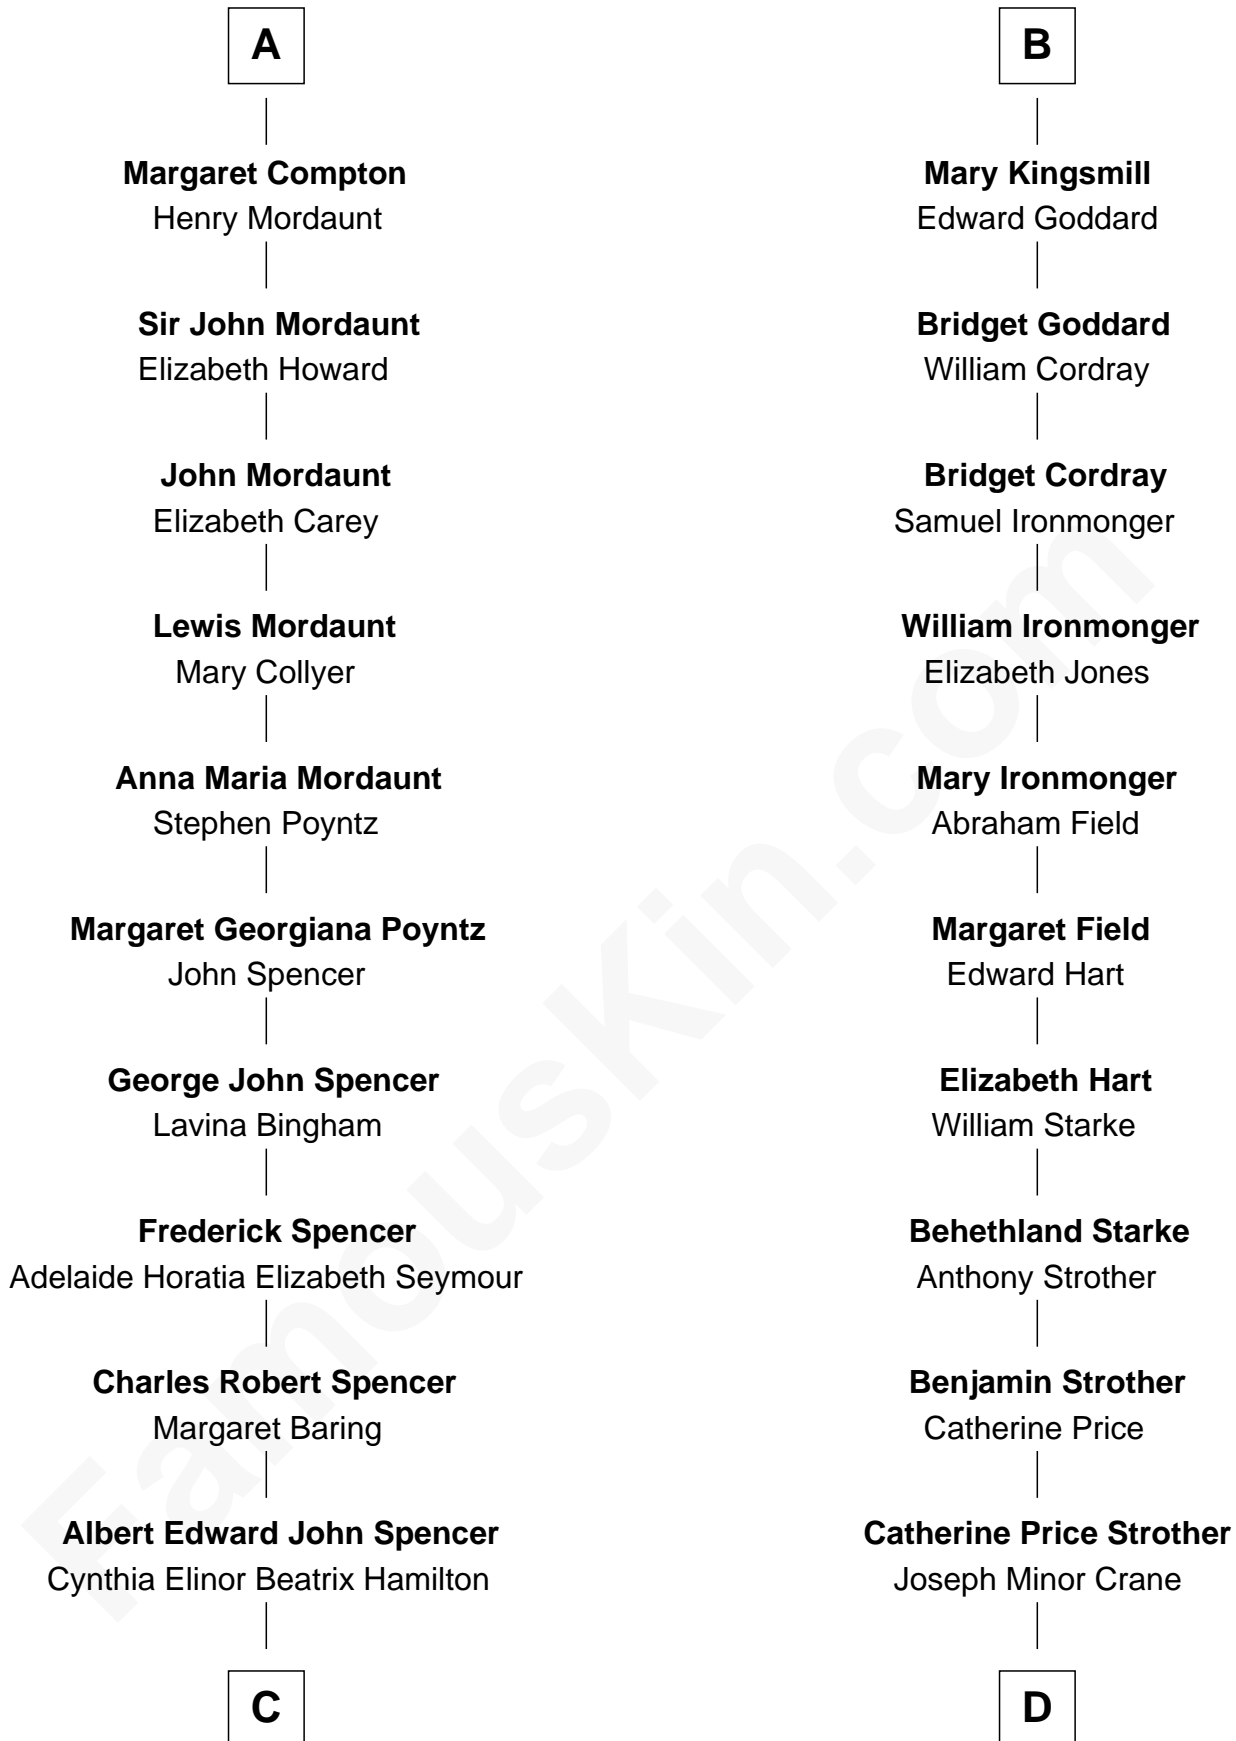

# FamousKin.com Relationship Chart of

**Prince William**

*Prince of Wales*

19th cousin 1 time removed of

**Randolph Scott**

*Movie Actor*

**William de Louches**

**C**

**Edward John Spencer**  
Frances Ruth Burke Roche

**Princess Diana Frances Spencer**  
Charles III, King of the United Kingdom

**Prince William**  
*Prince of Wales*

**D**

**John William Crane**  
Margaret Ann Sadler

**Joseph Minor Crane**  
Lavinia Lionberger

**Lucy Lionberger Crane**  
George Grant Scott

**Randolph Scott**  
*Movie Actor*