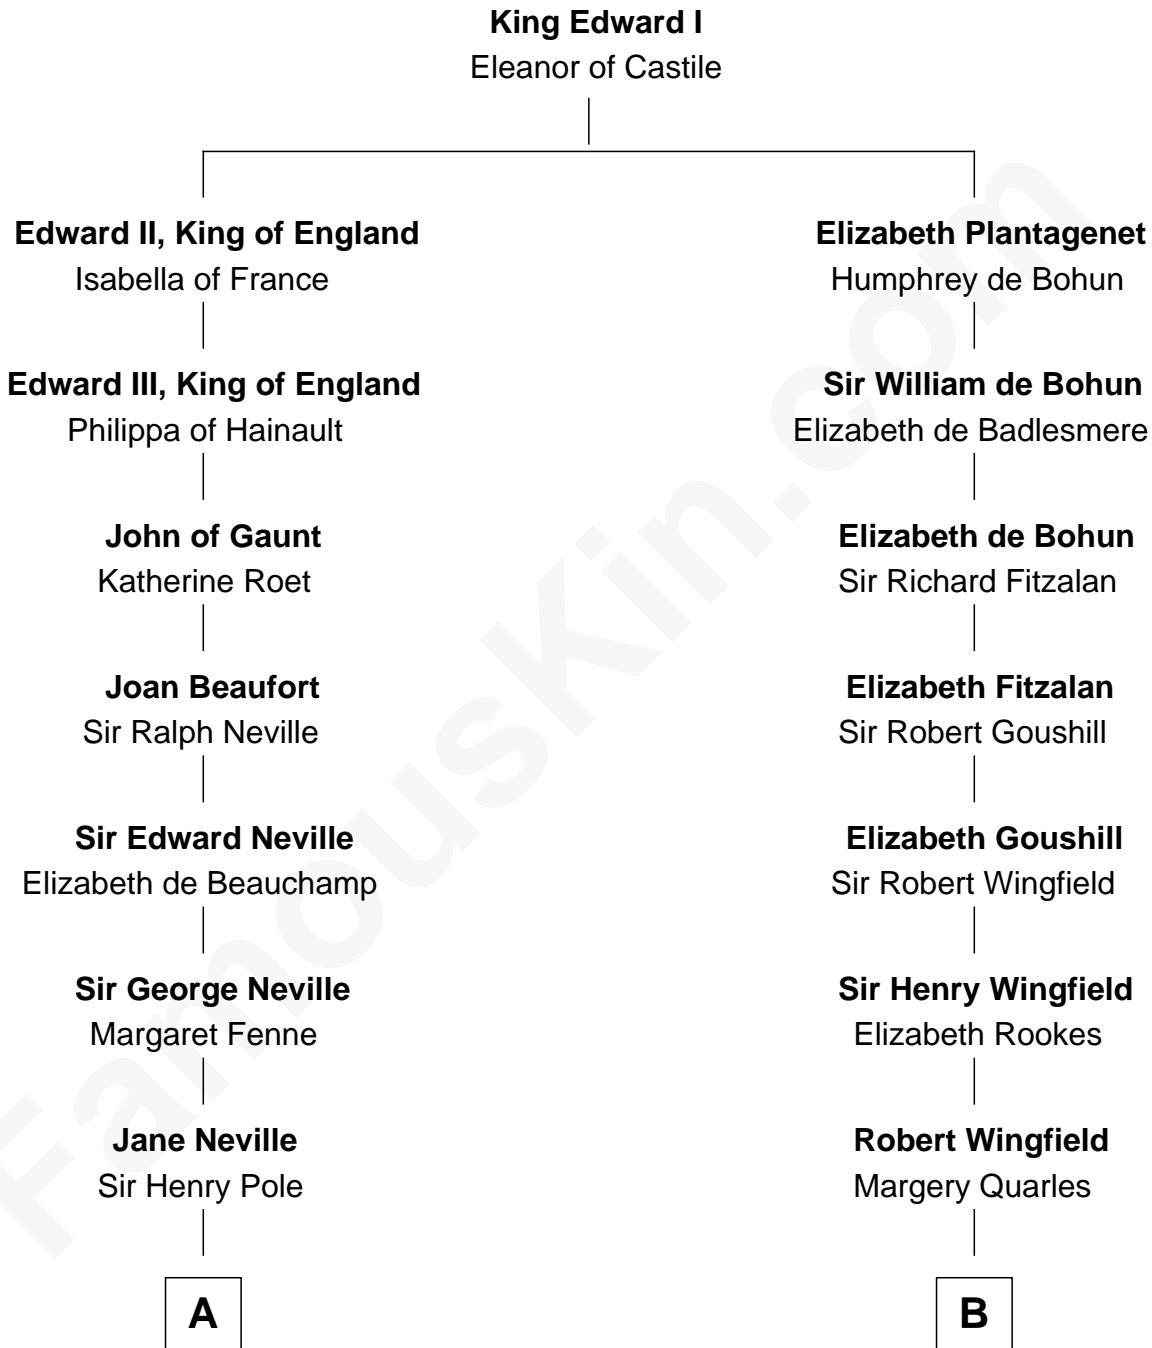

FamousKin.com

Relationship Chart of

Prince William

Prince of Wales

19th cousin 2 times removed of

Anderson Cooper
Television Journalist

C

Charles Robert Spencer

Margaret Baring

Albert Edward John Spencer

Cynthia Elinor Beatrix Hamilton

Edward John Spencer

Frances Ruth Burke Roche

Princess Diana Frances Spencer

Charles III, King of the United Kingdom

Prince William