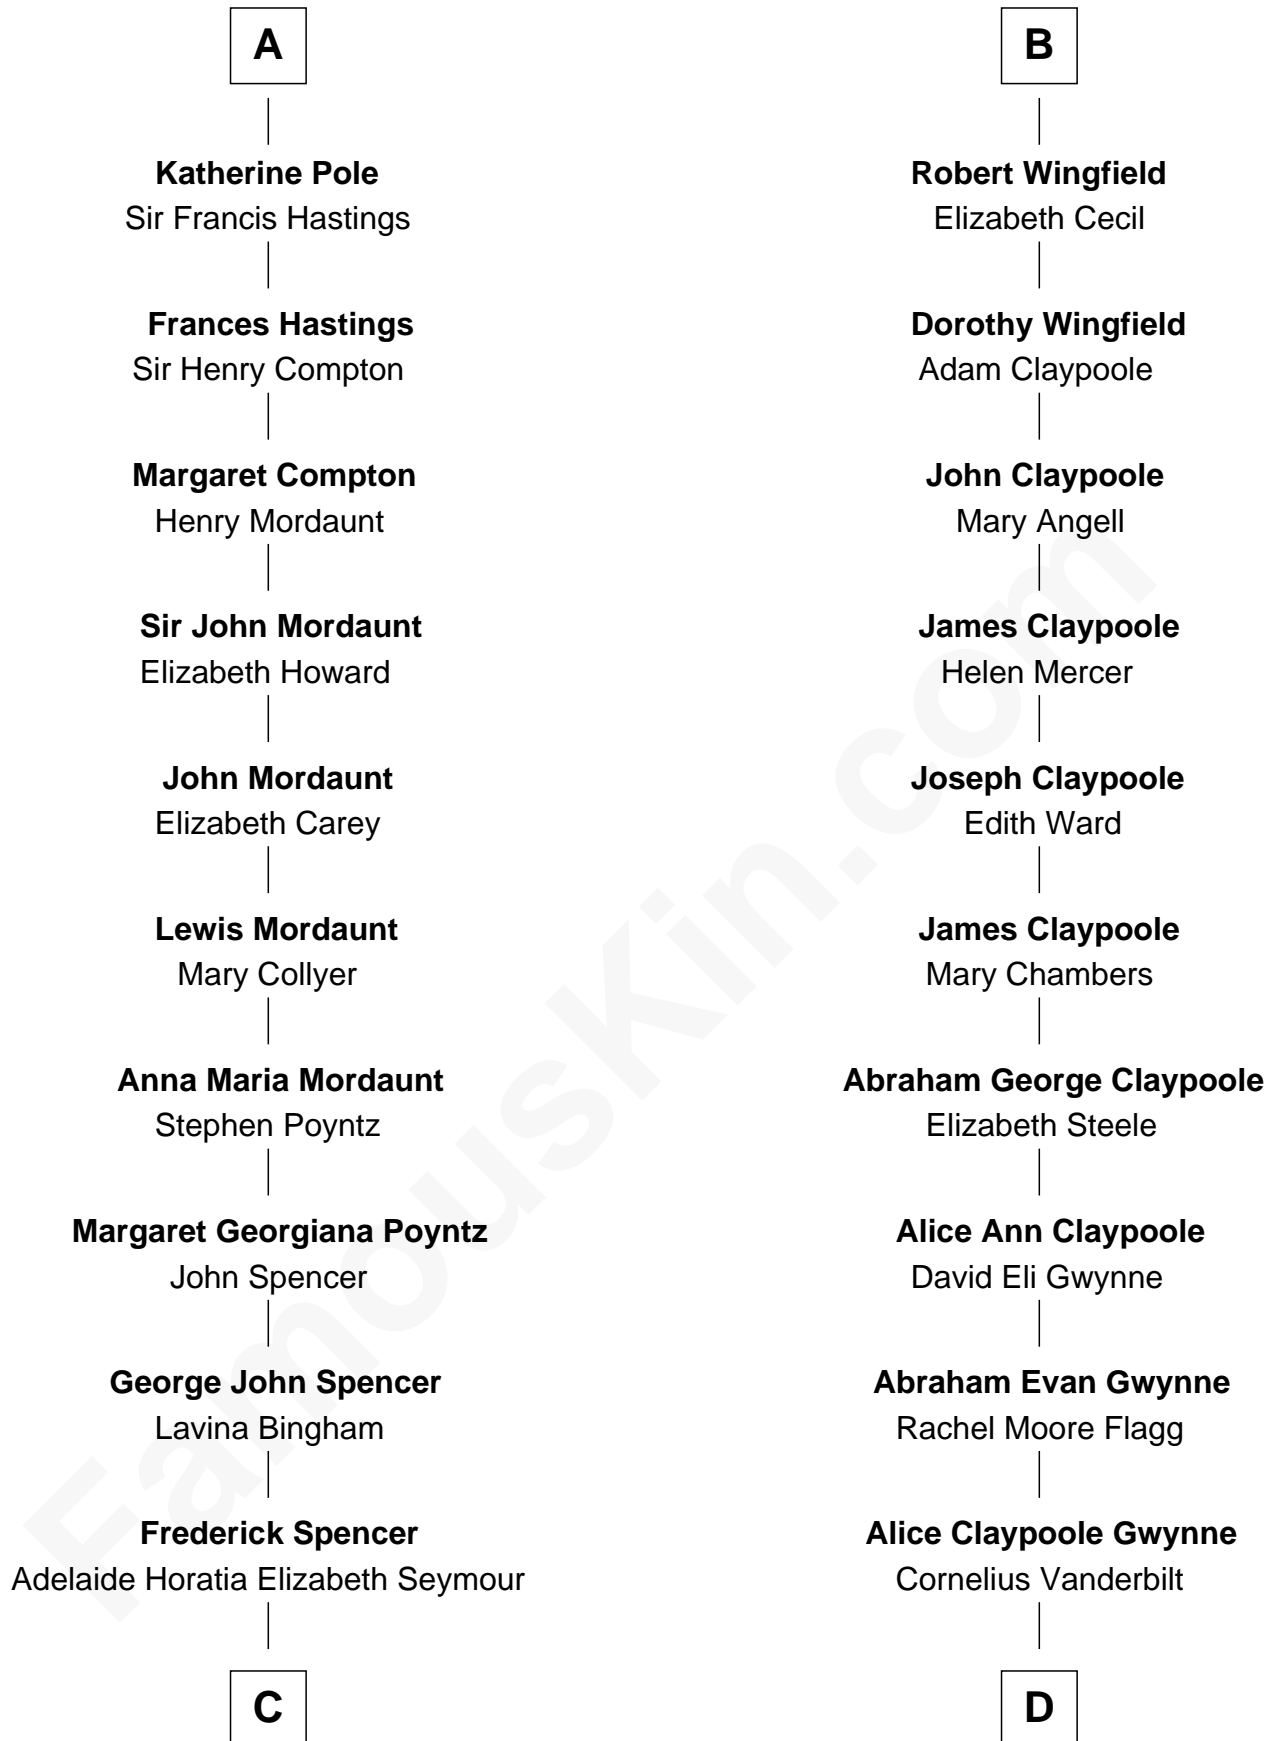

FamousKin.com

Relationship Chart of

Prince William

Prince of Wales

19th cousin 2 times removed of

Anderson Cooper
Television Journalist

C

Charles Robert Spencer

Margaret Baring

Albert Edward John Spencer

Cynthia Elinor Beatrix Hamilton

Edward John Spencer

Frances Ruth Burke Roche

Princess Diana Frances Spencer

Charles III, King of the United Kingdom

Prince William