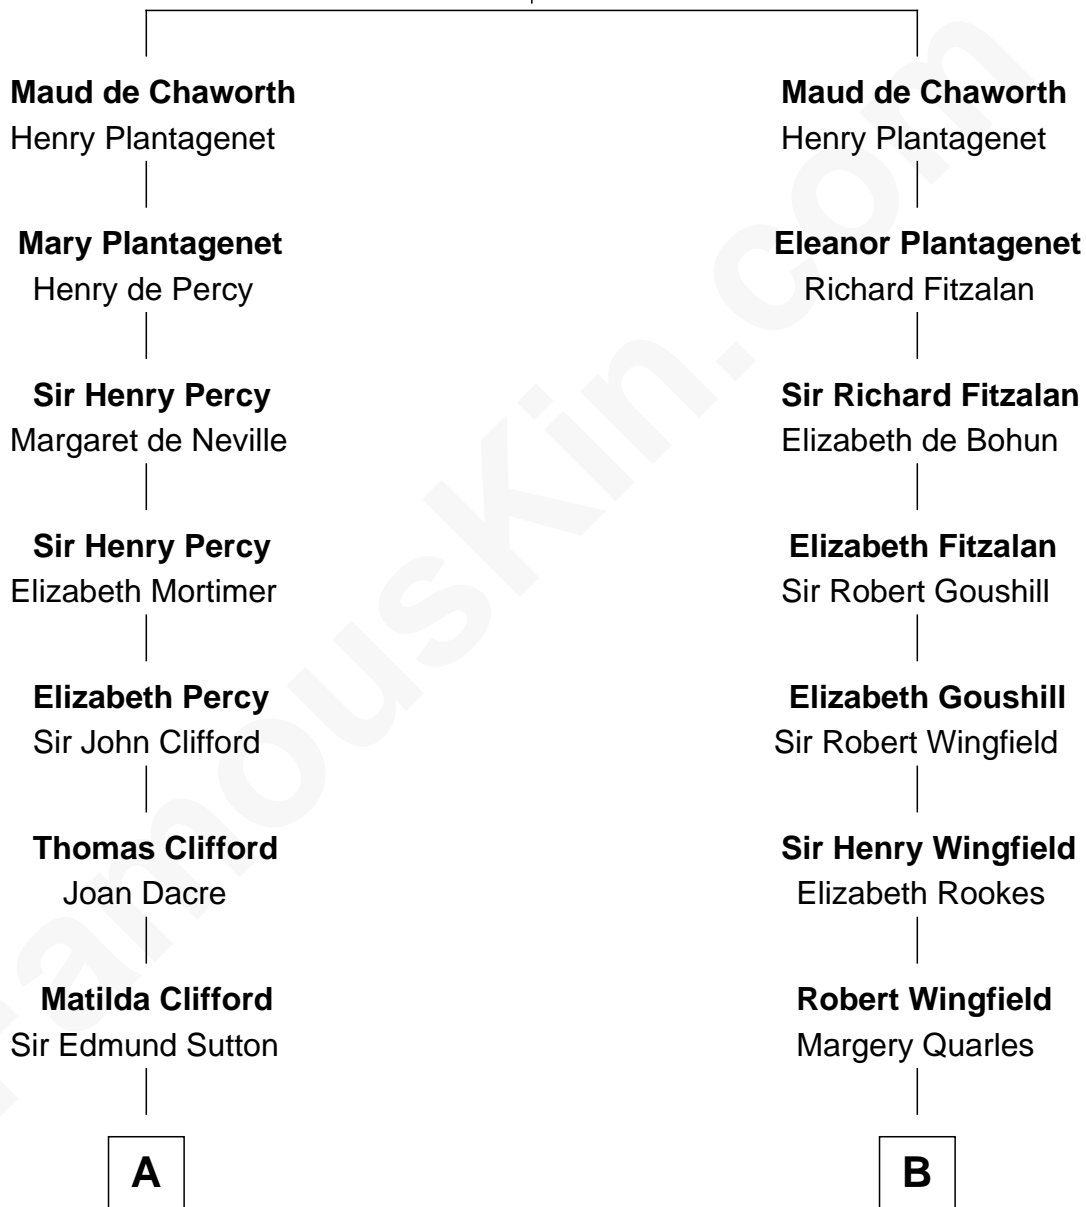

FamousKin.com
Relationship Chart of
Prince William
Prince of Wales

19th cousin 2 times removed of
Anderson Cooper
Television Journalist

Sir Patrick de Chaworth
 Isabella de Beauchamp

C

Charles Robert Spencer

Margaret Baring

Albert Edward John Spencer

Cynthia Elinor Beatrix Hamilton

Edward John Spencer

Frances Ruth Burke Roche

Princess Diana Frances Spencer

Charles III, King of the United Kingdom

Prince William

Prince of Wales

D

Reginald Claypoole Vanderbilt

Gloria Maria Mercedes Morgan

Gloria Laura Morgan Vanderbilt

Wyatt Emory Cooper

Anderson Cooper

Television Journalist