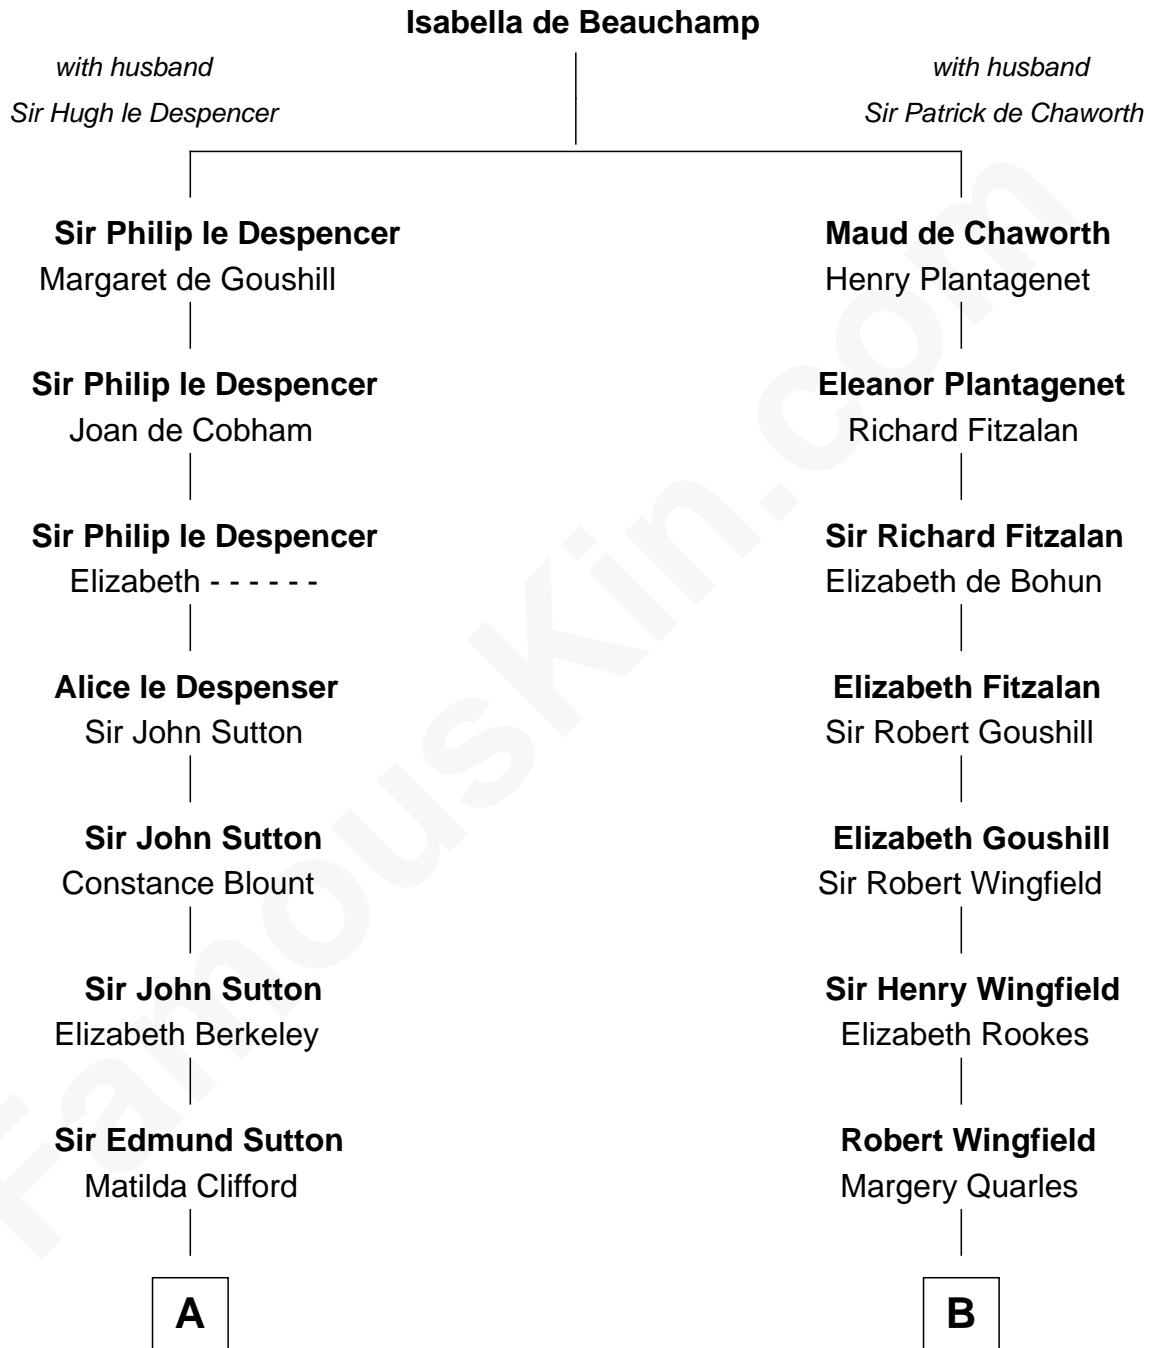

FamousKin.com

Relationship Chart of

Prince William

Prince of Wales

19th cousin 2 times removed of

Anderson Cooper
Television Journalist

C

Charles Robert Spencer

Margaret Baring

Albert Edward John Spencer

Cynthia Elinor Beatrix Hamilton

Edward John Spencer

Frances Ruth Burke Roche

Princess Diana Frances Spencer

Charles III, King of the United Kingdom

Prince William