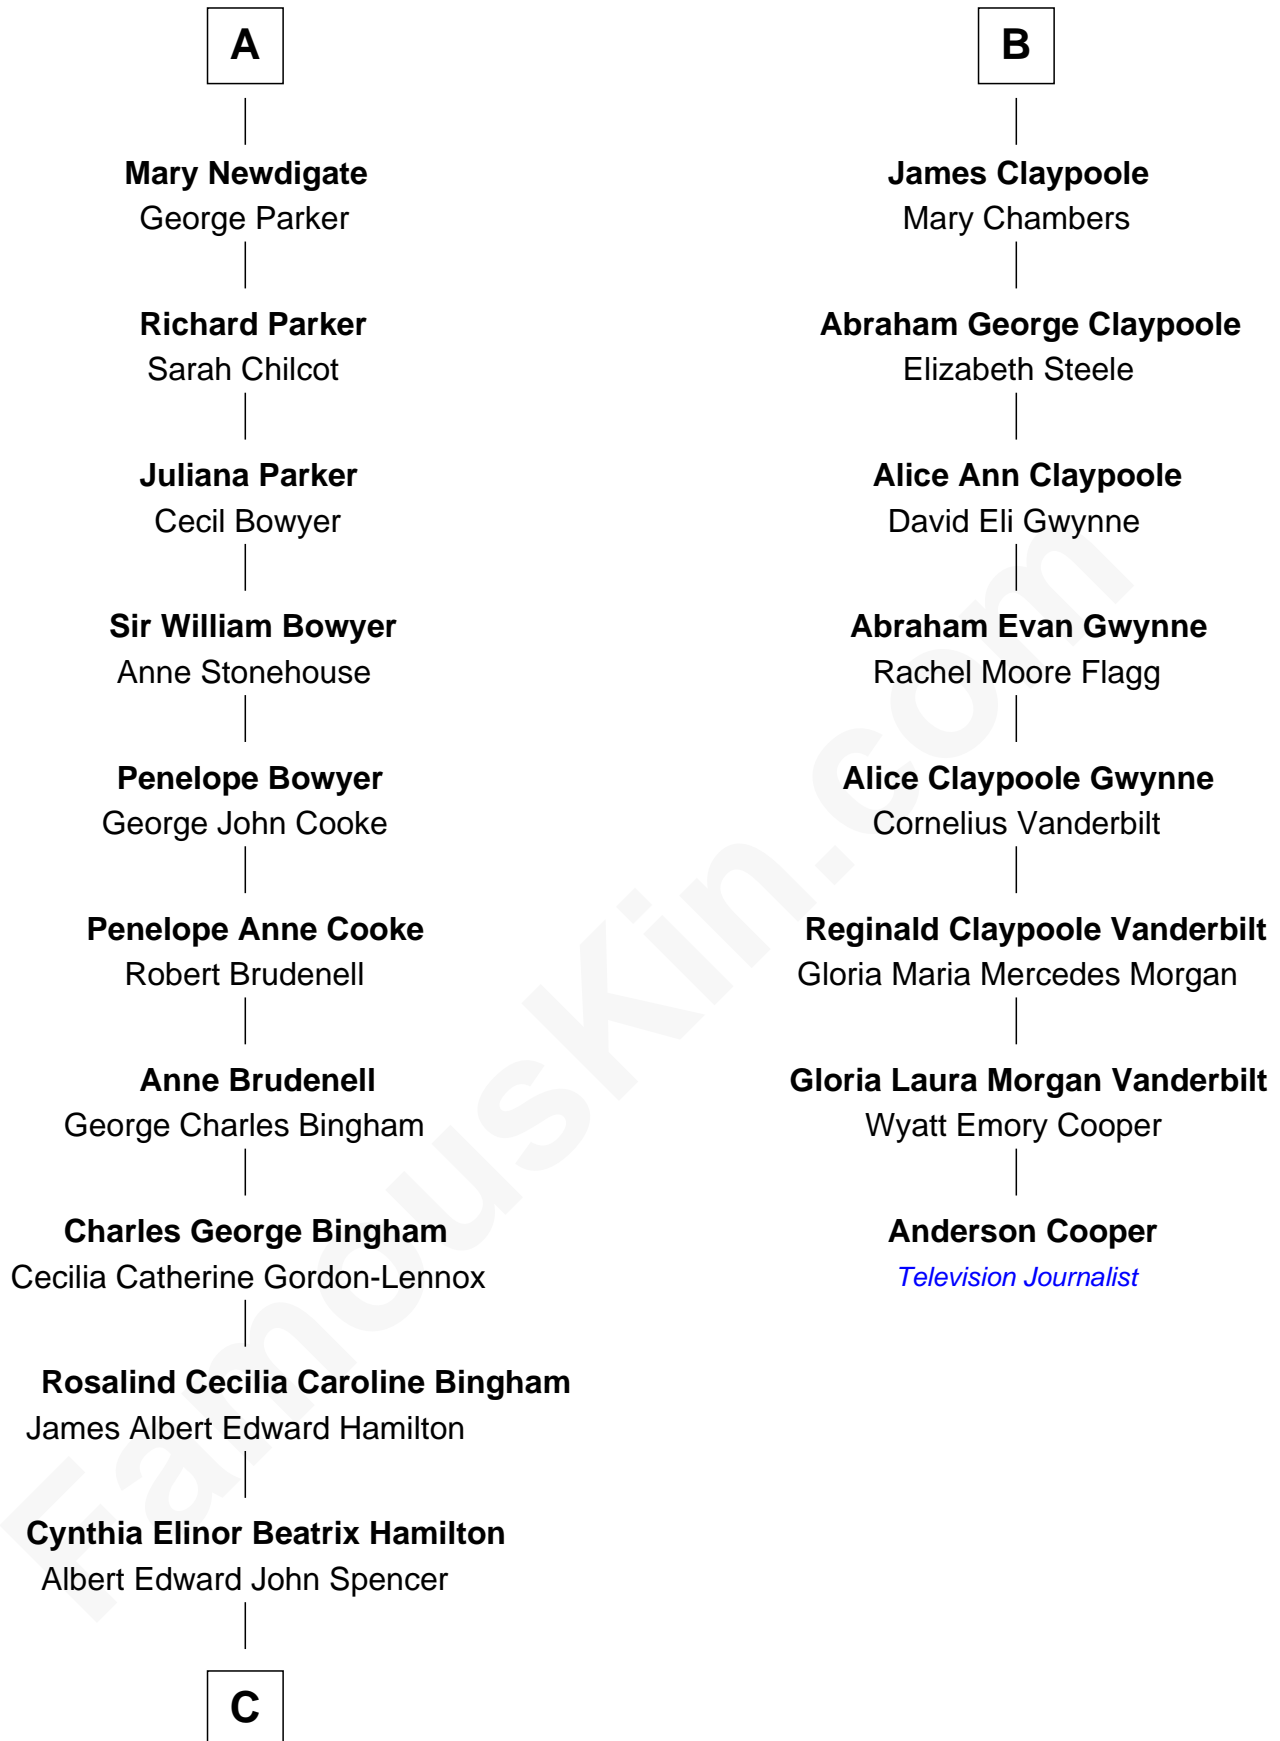

FamousKin.com
Relationship Chart of
Prince William
Prince of Wales

14th cousin 5 times removed of
Anderson Cooper
Television Journalist

C

Edward John Spencer
Frances Ruth Burke Roche

Princess Diana Frances Spencer
Charles III, King of the United Kingdom