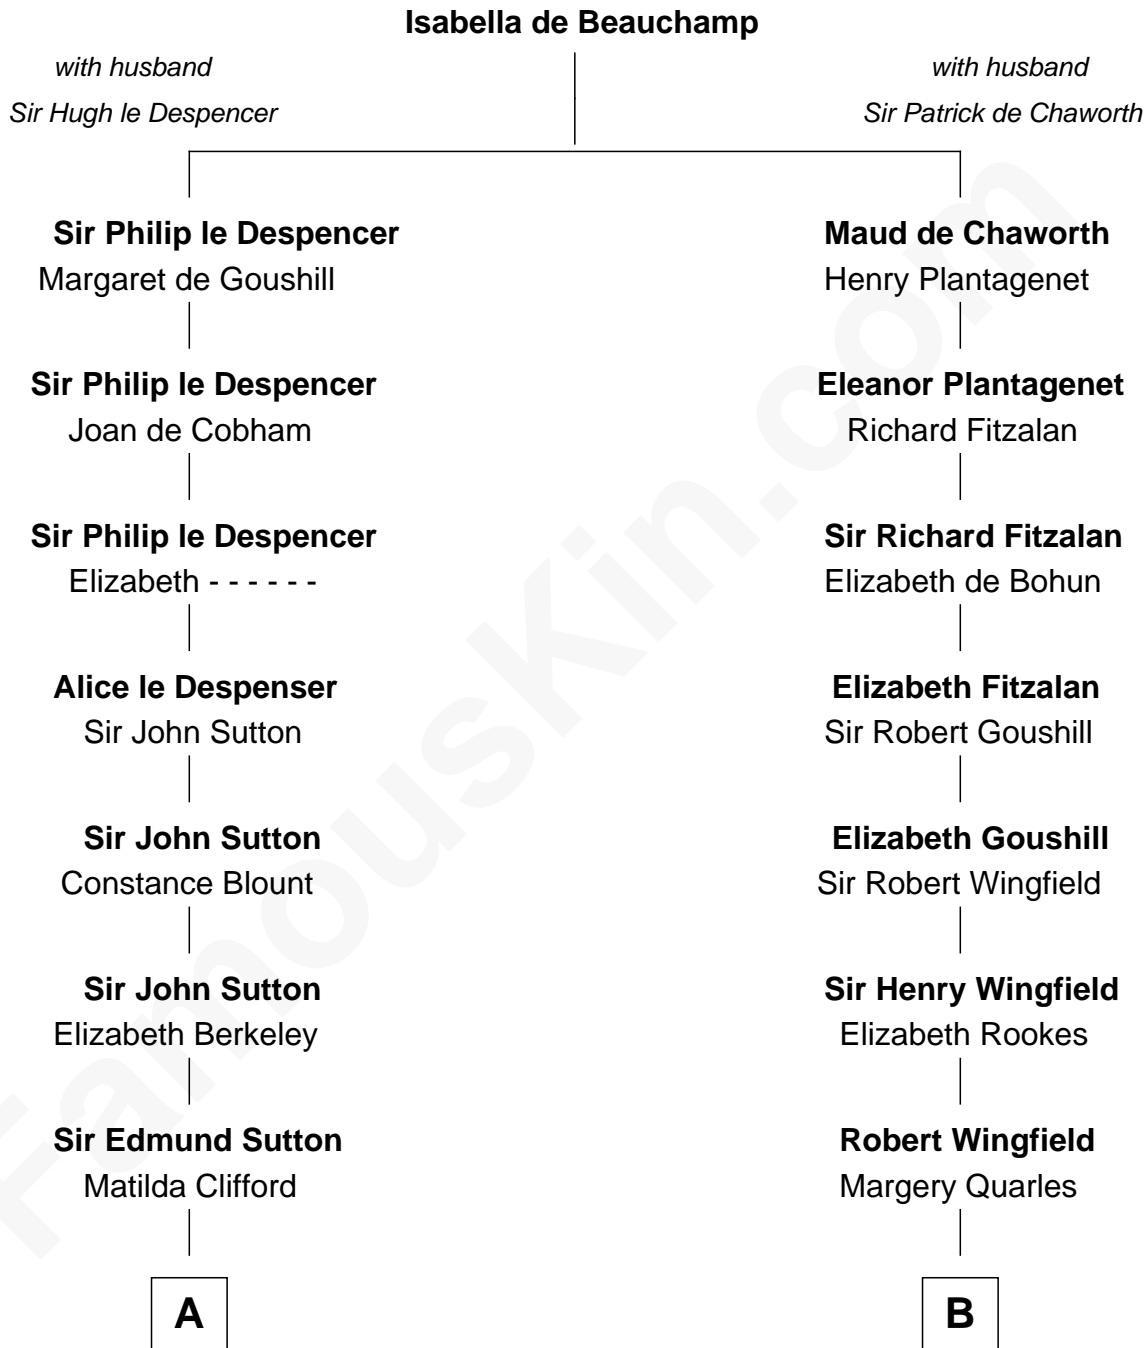

## Relationship Chart of

### Prince William

*Prince of Wales*

18th cousin 3 times removed of

**Gloria Vanderbilt**  
*Fashion Designer*

**C**

**Charles Robert Spencer**

Margaret Baring

**Albert Edward John Spencer**

Cynthia Elinor Beatrix Hamilton

**Edward John Spencer**

Frances Ruth Burke Roche

**Princess Diana Frances Spencer**

Charles III, King of the United Kingdom

**Prince William**

*Prince of Wales*

**D**