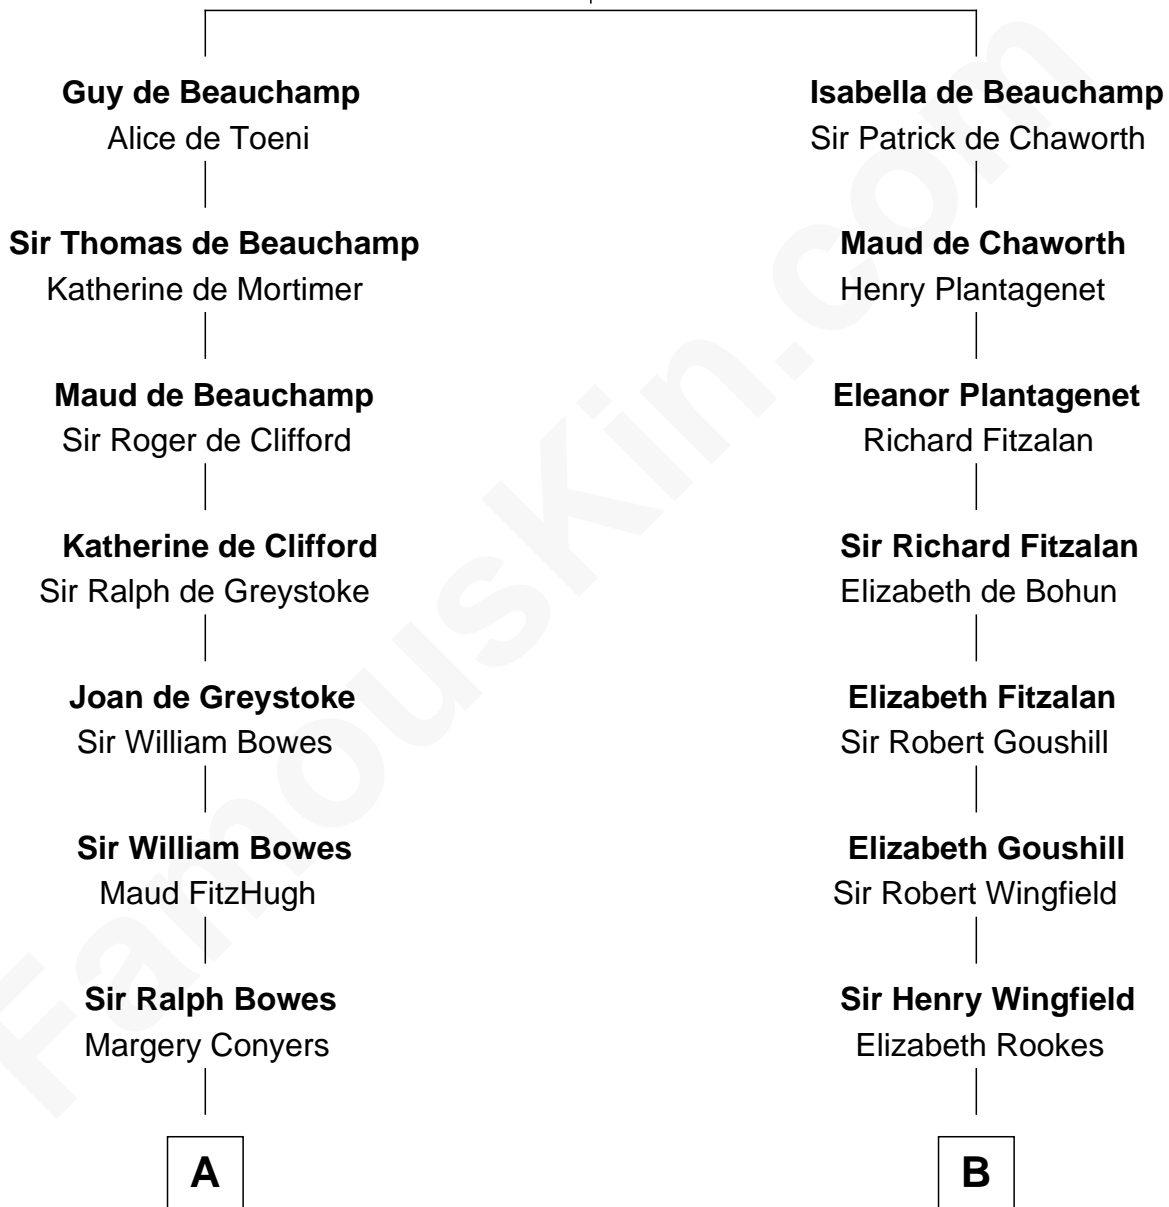

FamousKin.com

Relationship Chart of

Prince William

Prince of Wales

19th cousin 2 times removed of

Gloria Vanderbilt

Fashion Designer

William de Beauchamp

Maud FitzJohn

C

Claude George Bowes-Lyon
Cecilia Nina Cavendish-Bentinck

Elizabeth Bowes-Lyon
George VI, King of the United Kingdom

Elizabeth II, Queen of the United Kingdom
Prince Philip of Edinburgh

Charles III, King of the United Kingdom
Princess Diana Frances Spencer