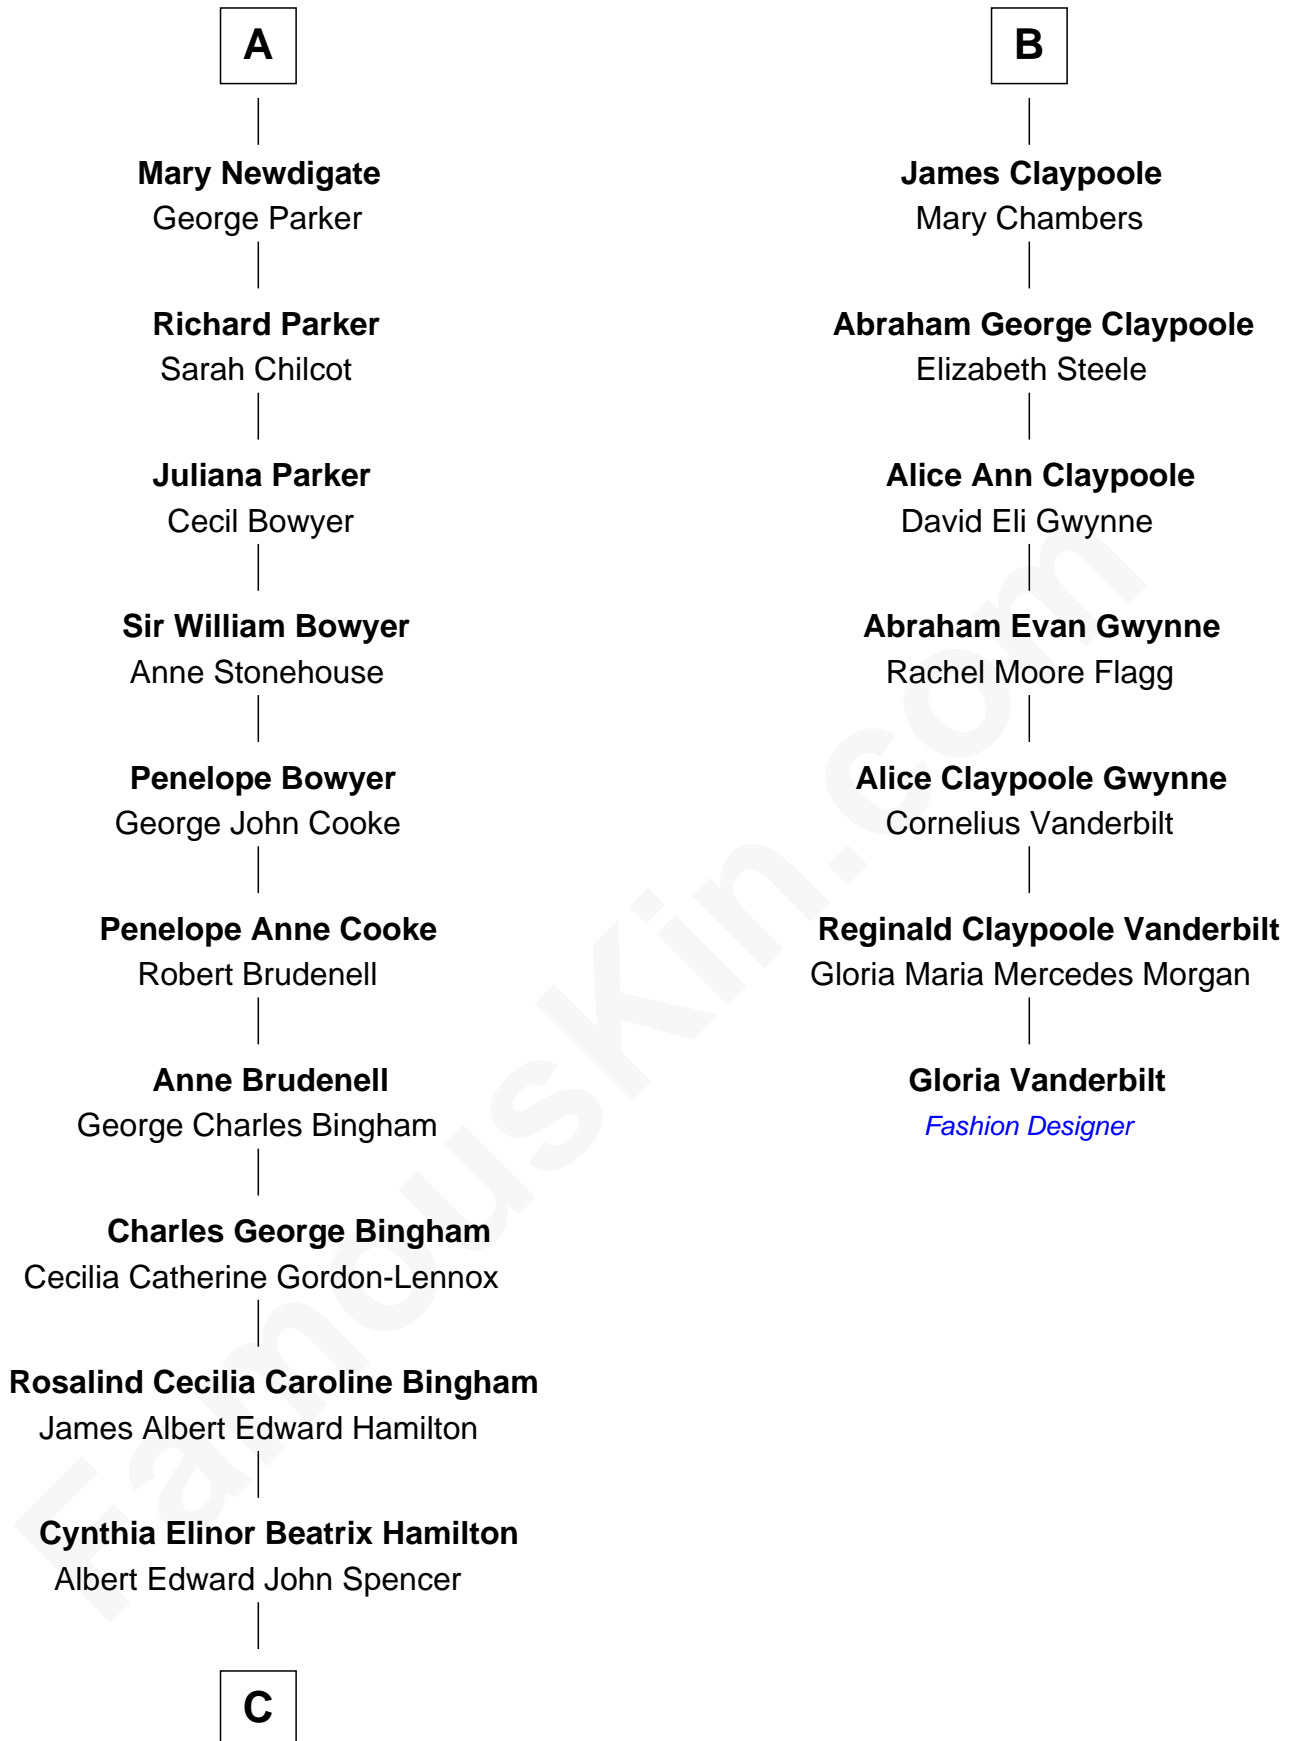

# FamousKin.com Relationship Chart of

**Prince William**

*Prince of Wales*

13th cousin 6 times removed of

**Gloria Vanderbilt**

*Fashion Designer*

**Sir Robert Wingfield**

Elizabeth Goushill

Elizabeth Rookes

**Robert Wingfield**

Margery Quarles

**Robert Wingfield**

Elizabeth Cecil

**Dorothy Wingfield**

Adam Claypoole

**John Claypoole**

Mary Angell

**James Claypoole**

Helen Mercer

**Joseph Claypoole**

Edith Ward

**B**

**C**

—  
**Edward John Spencer**  
Frances Ruth Burke Roche

—  
**Princess Diana Frances Spencer**  
Charles III, King of the United Kingdom

—  
**Prince William**  
*Prince of Wales*

FamousKin.com