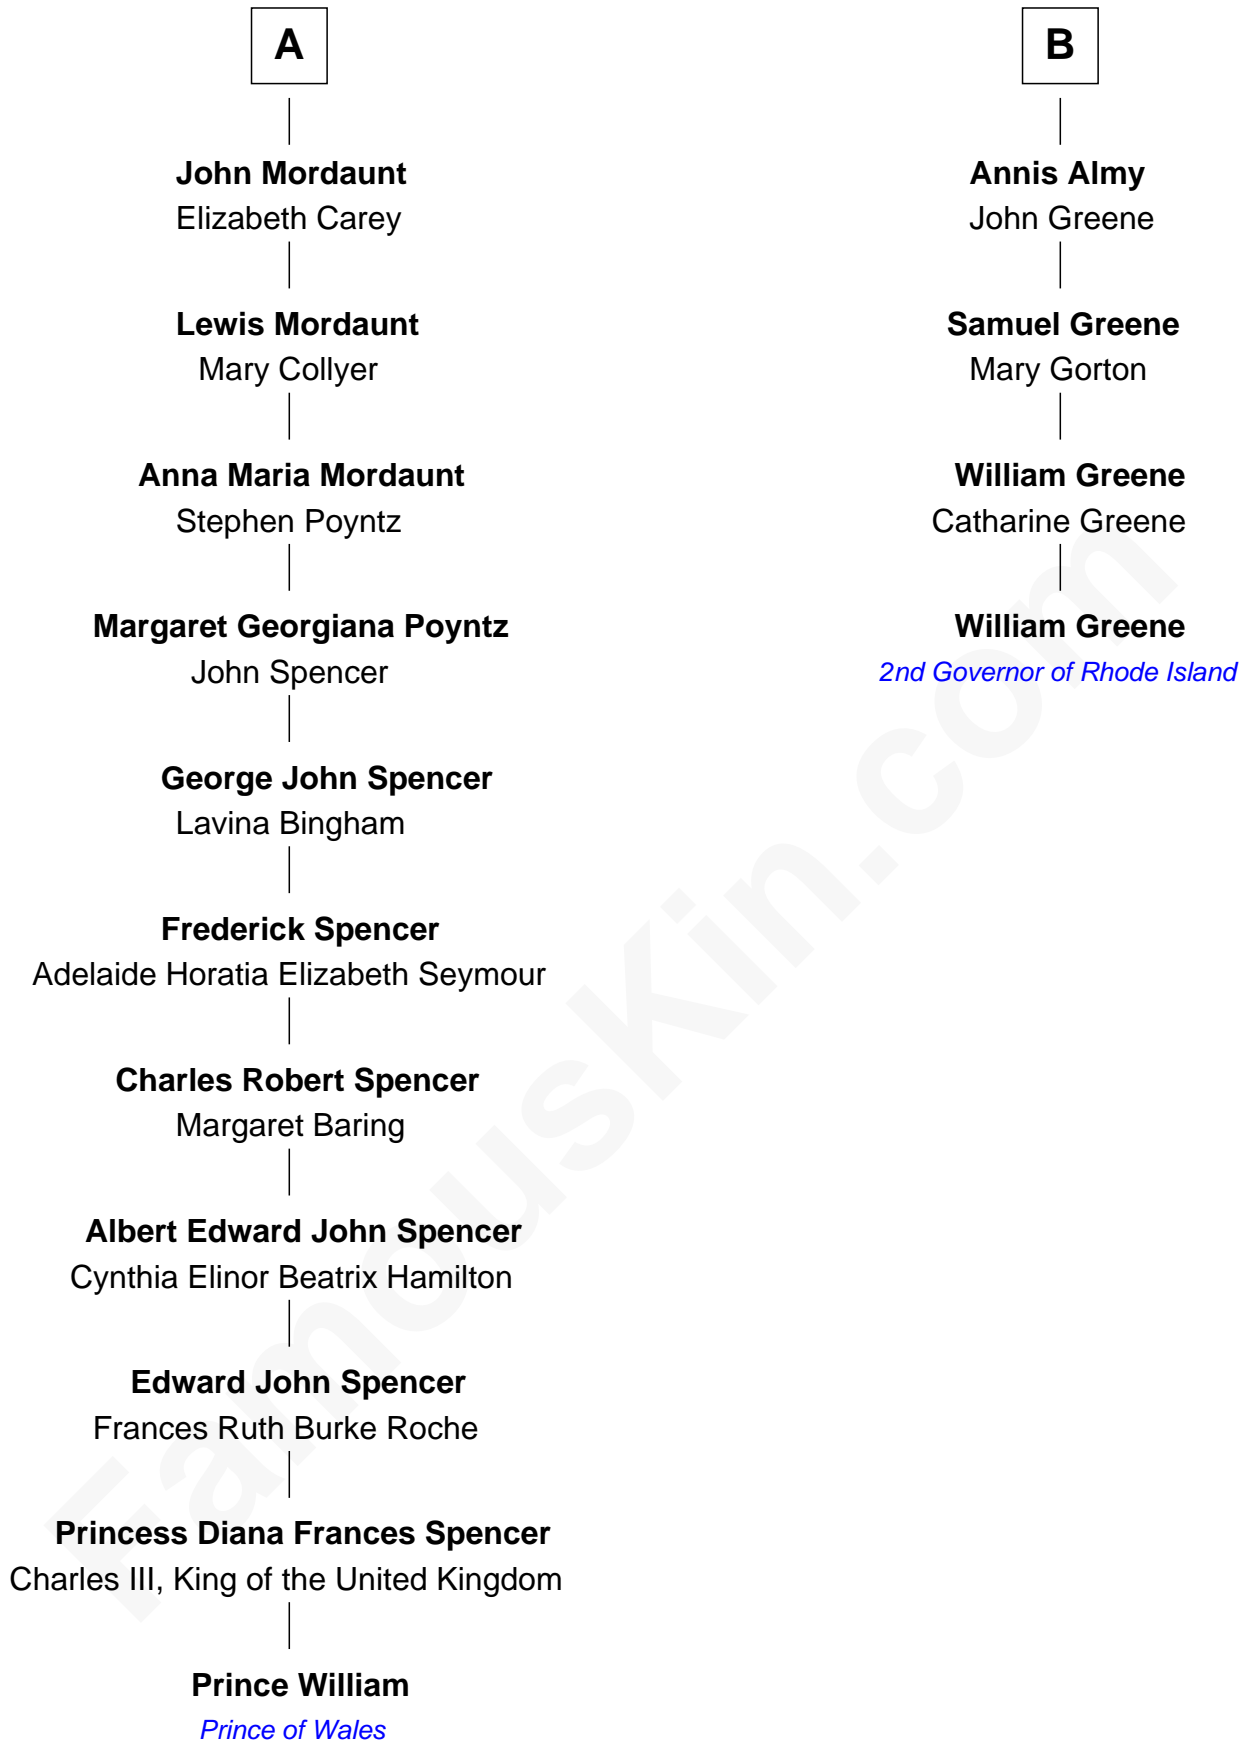

FamousKin.com Relationship Chart of

Prince William

Prince of Wales

10th cousin 7 times removed of

William Greene

2nd Governor of Rhode Island

Richard Woodville

Joan Bedlisgate

Sir John Mordaunt
Elizabeth Howard

A

Joan Woodville
William Haute

Alice Haute
Sir John Fogge

Margaret Fogge
Sir Humphrey Stafford

Sir Humphrey Stafford
Margaret Tame

Ellen Stafford
Thomas Barlow

Stafford Barlow

Audrey Barlow
William Almy

B

William photo by [InSapphoWeTrust](#) (CC BY-SA 2.0)

William Greene photo by [Sarnold17](#) (CC BY-SA 3.0)