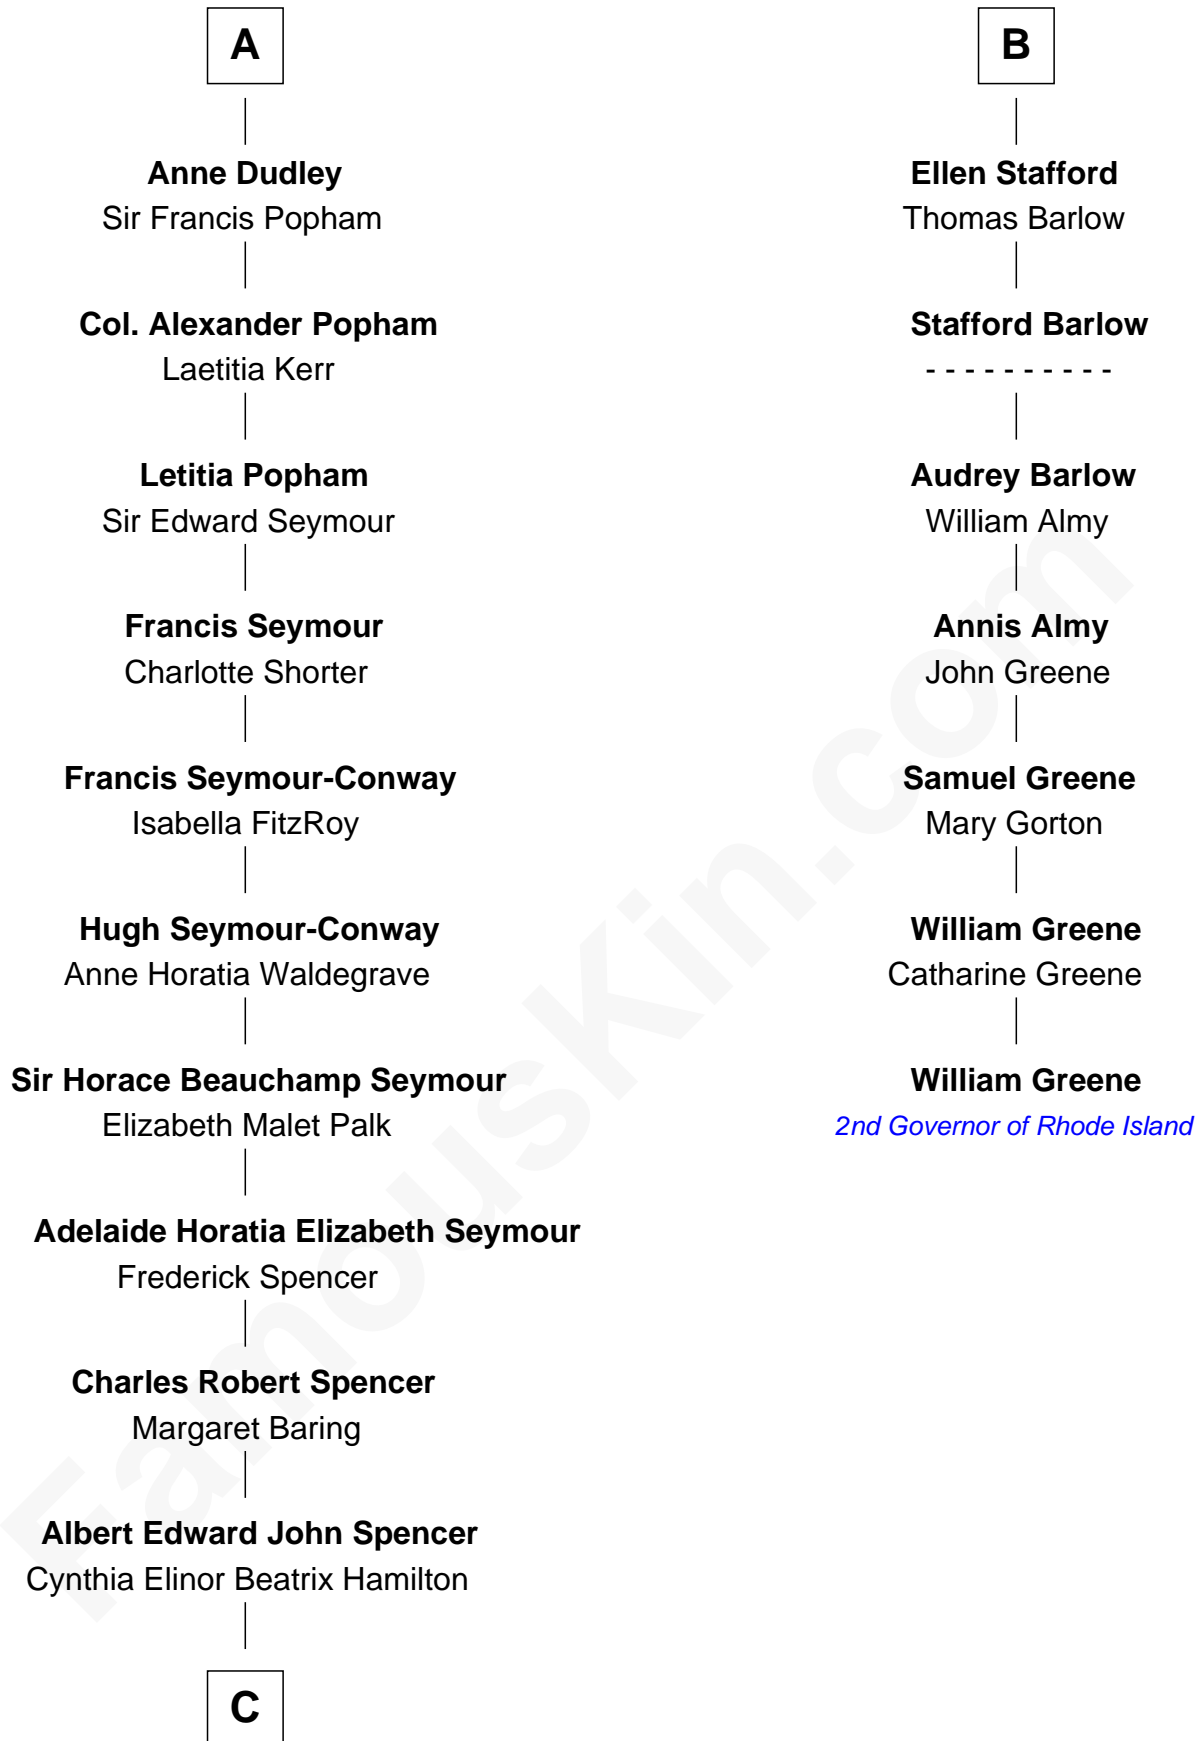

**FamousKin.com**  
**Relationship Chart of**  
**Prince William**  
*Prince of Wales*

**13th cousin 6 times removed of**  
**William Greene**  
*2nd Governor of Rhode Island*

**C**

**Edward John Spencer**  
Frances Ruth Burke Roche

**Princess Diana Frances Spencer**  
Charles III, King of the United Kingdom

**Prince William**  
*Prince of Wales*

FamousKin.com