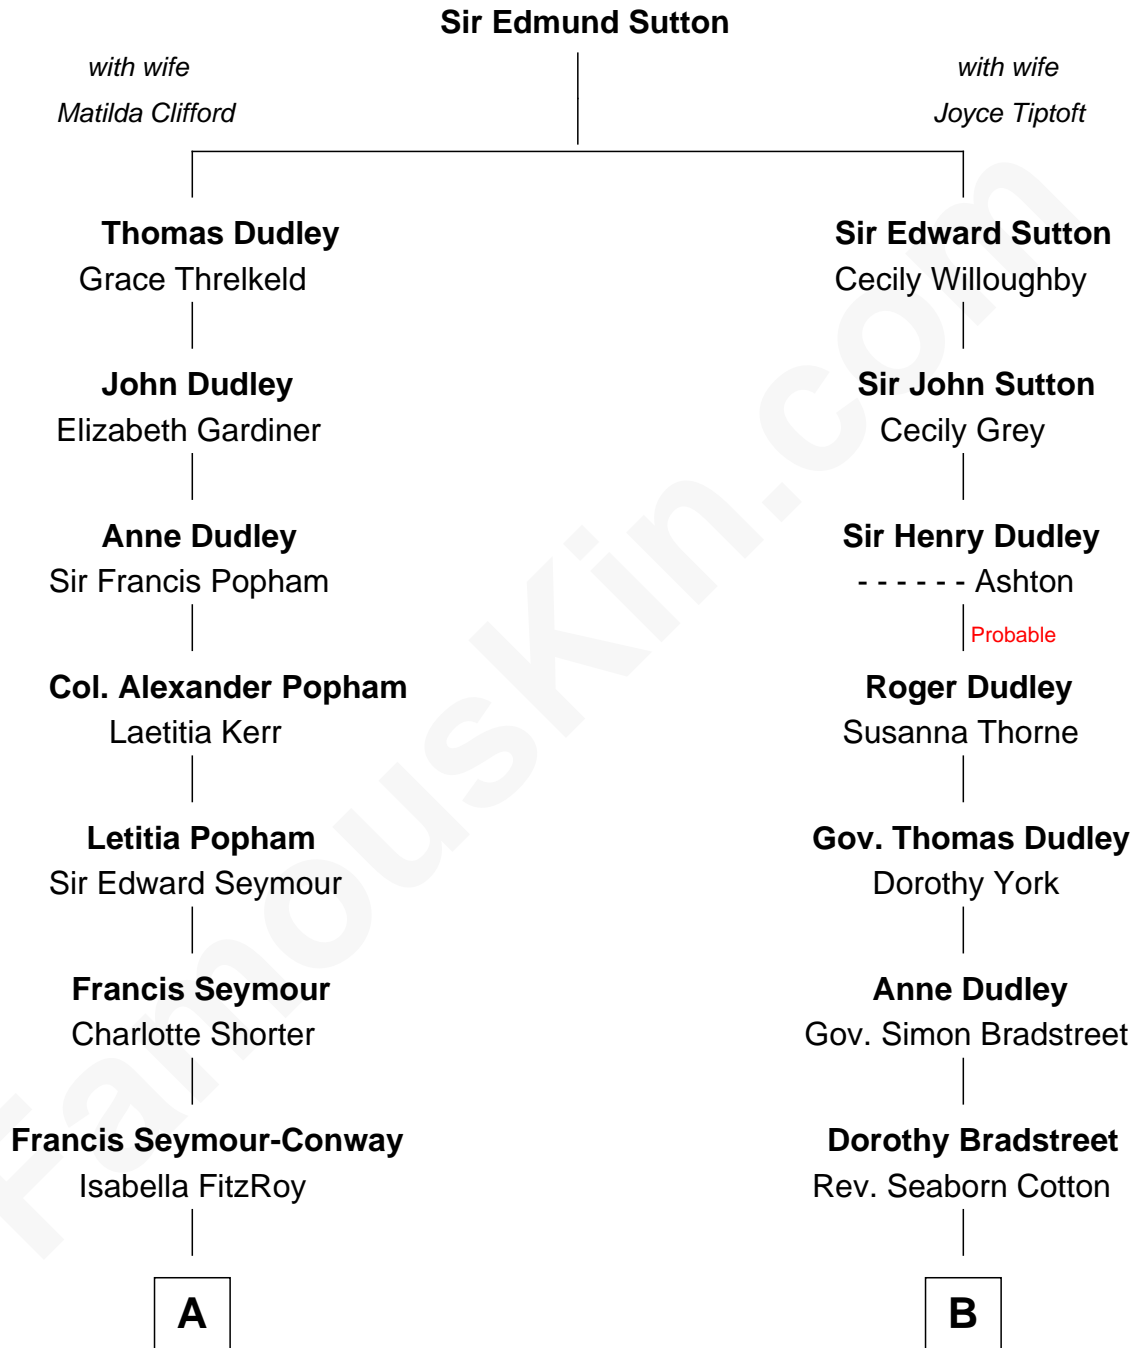

FamousKin.com

Relationship Chart of

Prince William

Prince of Wales

14th cousin 3 times removed of

Kate Upton
Sports Illustrated Swimsuit Cover Model

A

Hugh Seymour-Conway
Anne Horatia Waldegrave

Sir Horace Beauchamp Seymour
Elizabeth Malet Palk

Adelaide Horatia Elizabeth Seymour
Frederick Spencer

Charles Robert Spencer
Margaret Baring

Albert Edward John Spencer
Cynthia Elinor Beatrix Hamilton

Edward John Spencer
Frances Ruth Burke Roche