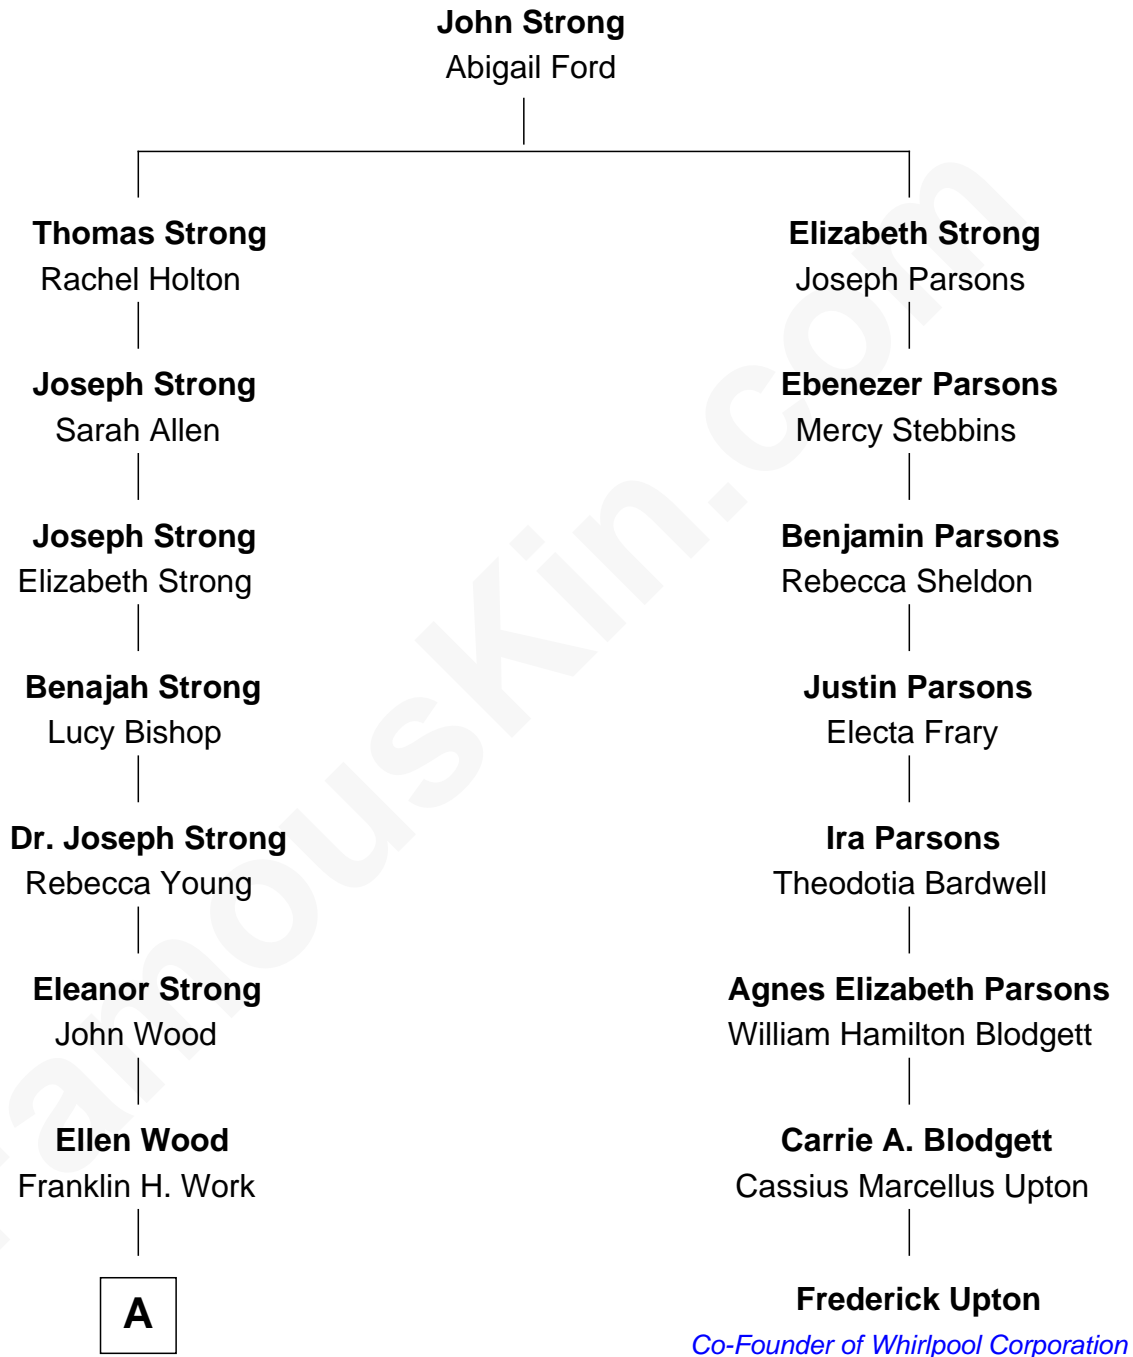

FamousKin.com Relationship Chart of

Prince William

Prince of Wales

7th cousin 4 times removed of

Frederick Upton

Co-Founder of Whirlpool Corporation

A

—
Frances Eleanor Work

James Boothby Burke Roche

—
Edmund Maurice Burke Roche

Ruth Sylvia Gill

—
Frances Ruth Burke Roche

Edward John Spencer

—
Princess Diana Frances Spencer

Charles III, King of the United Kingdom

—
Prince William