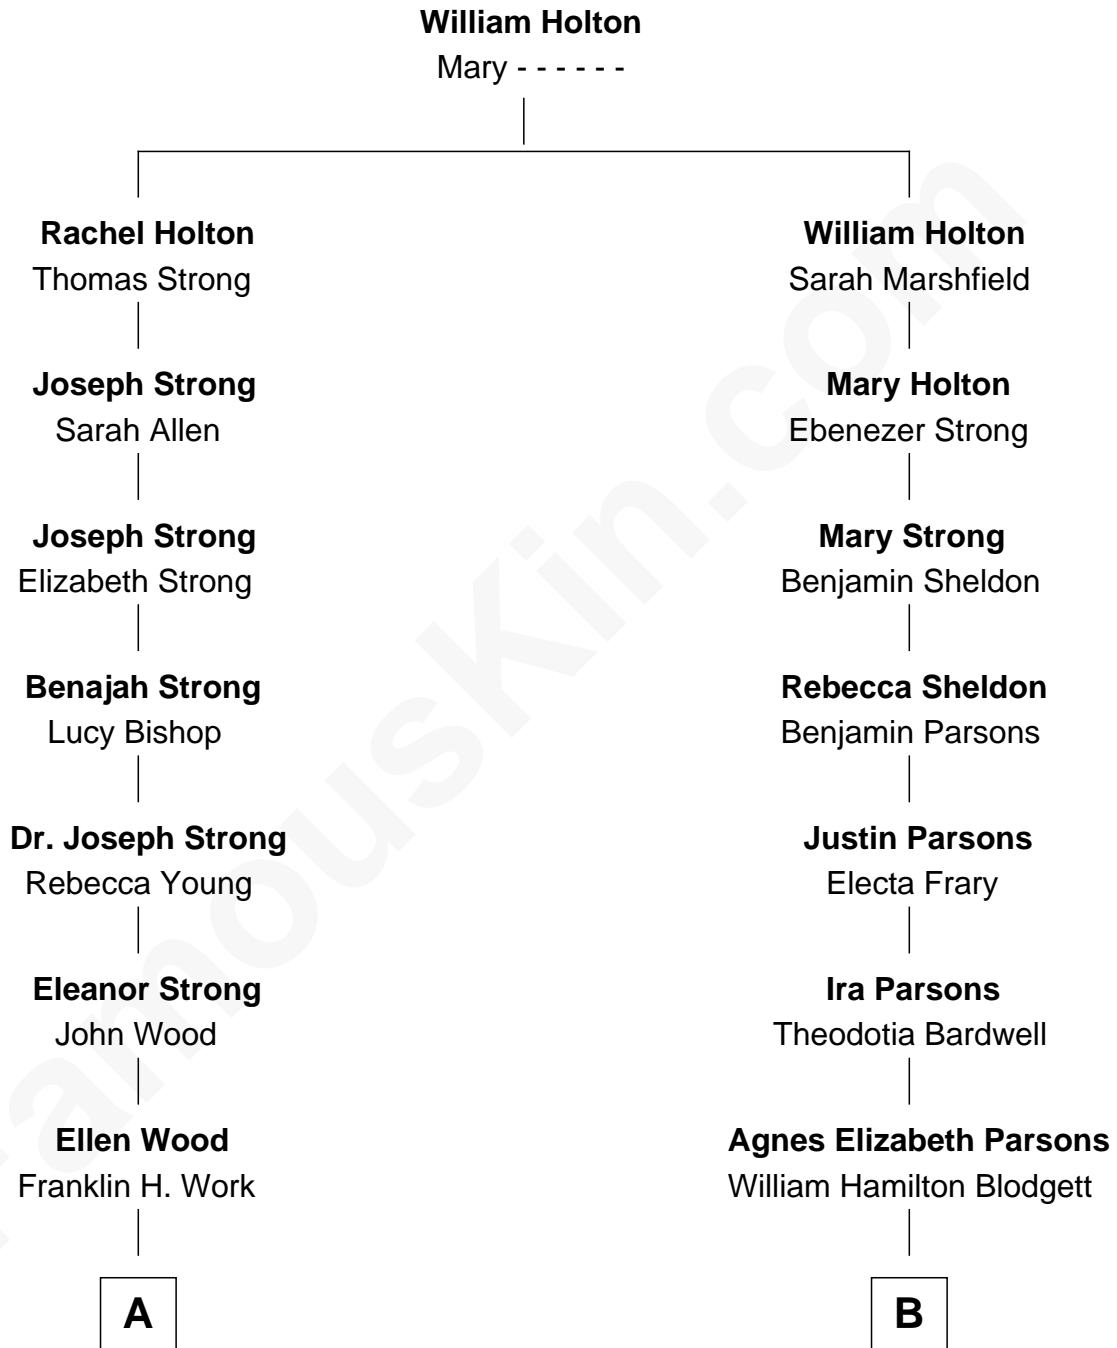

## Relationship Chart of

### Prince William

*Prince of Wales*

8th cousin 3 times removed of

**Frederick Upton**  
*Co-Founder of Whirlpool Corporation*

**A**

**Frances Eleanor Work**  
James Boothby Burke Roche

**Edmund Maurice Burke Roche**  
Ruth Sylvia Gill

**Frances Ruth Burke Roche**  
Edward John Spencer

**Princess Diana Frances Spencer**  
Charles III, King of the United Kingdom

**Prince William**  
*Prince of Wales*

**B**

**Carrie A. Blodgett**  
Cassius Marcellus Upton