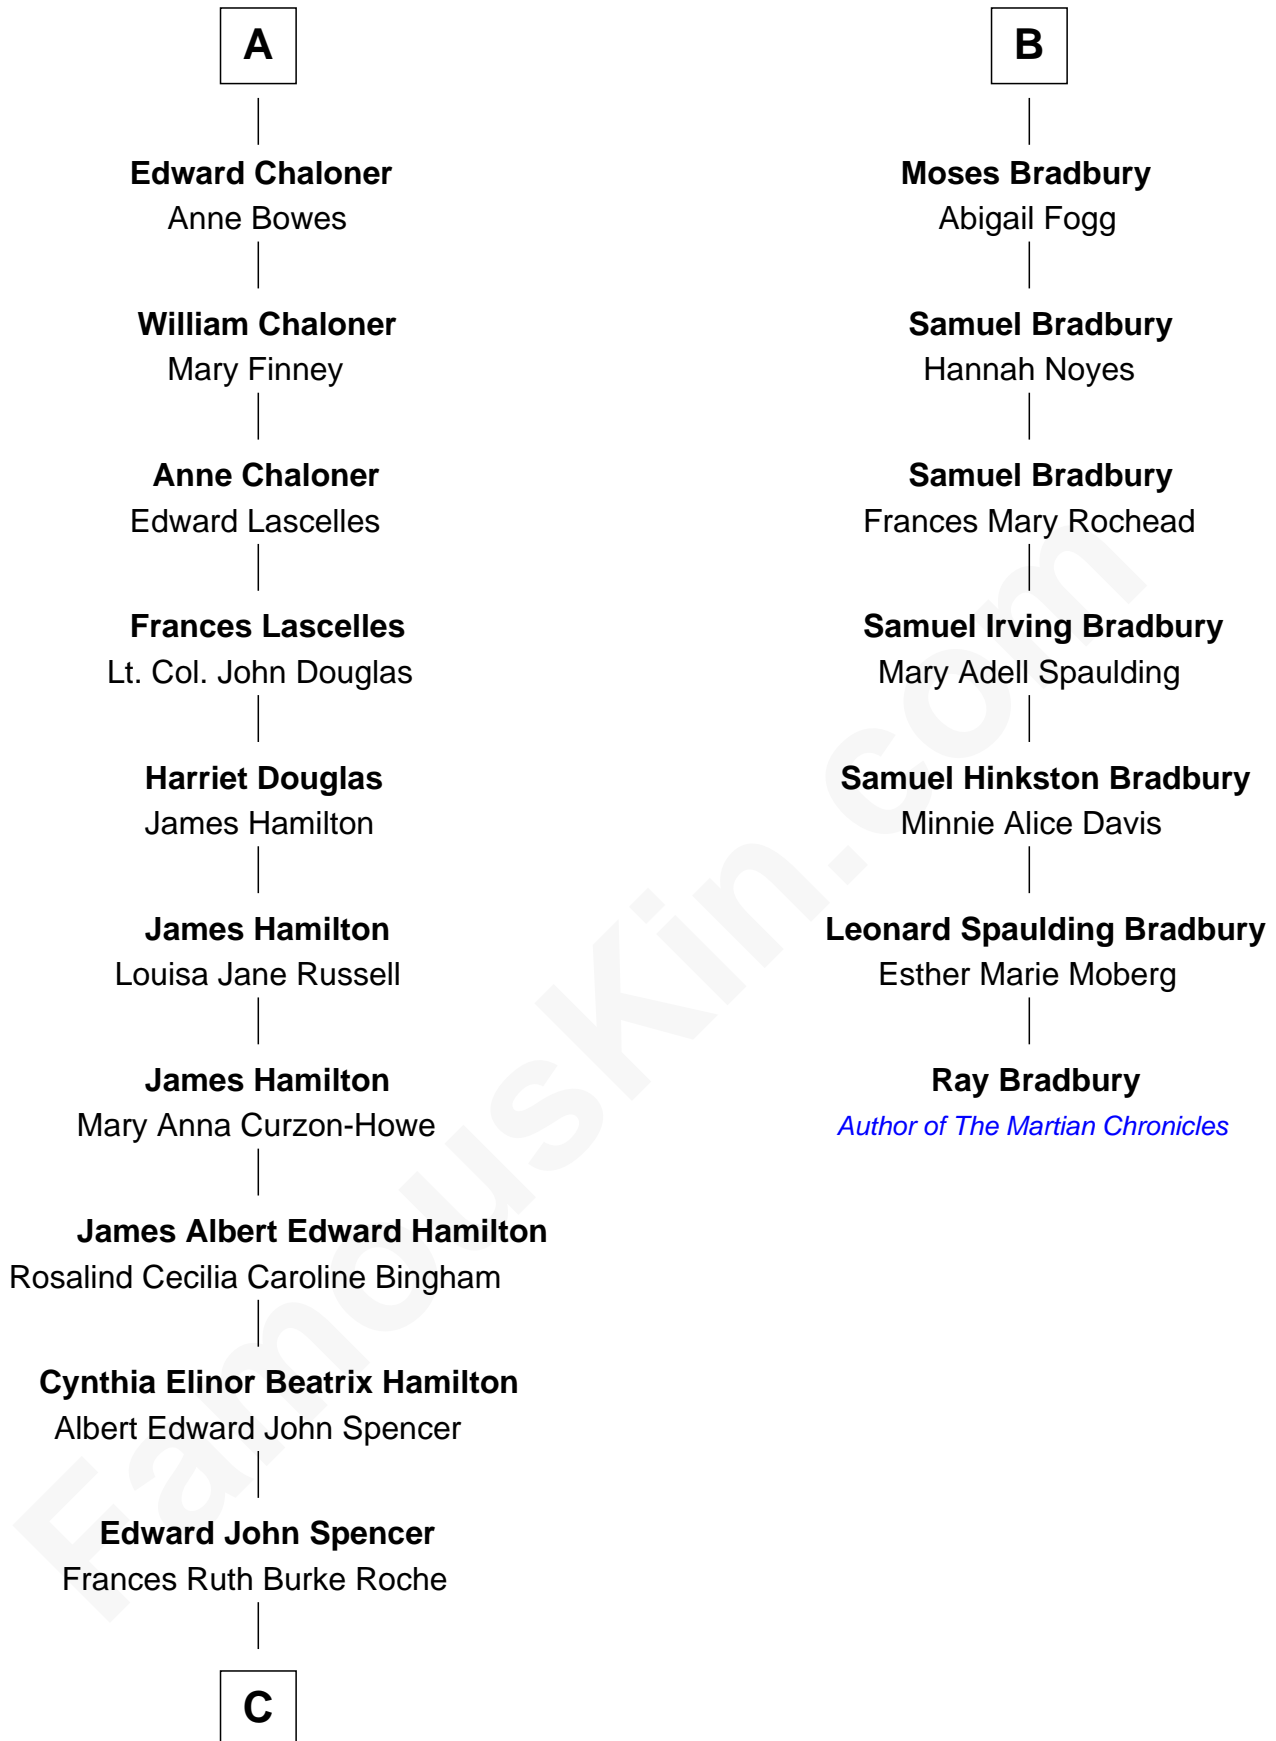

# FamousKin.com Relationship Chart of

**Prince William**

*Prince of Wales*

13th cousin 5 times removed of

**Ray Bradbury**

*Author of The Martian Chronicles*

**C**

**Princess Diana Frances Spencer**  
Charles III, King of the United Kingdom

**Prince William**  
*Prince of Wales*

FamousKin.com