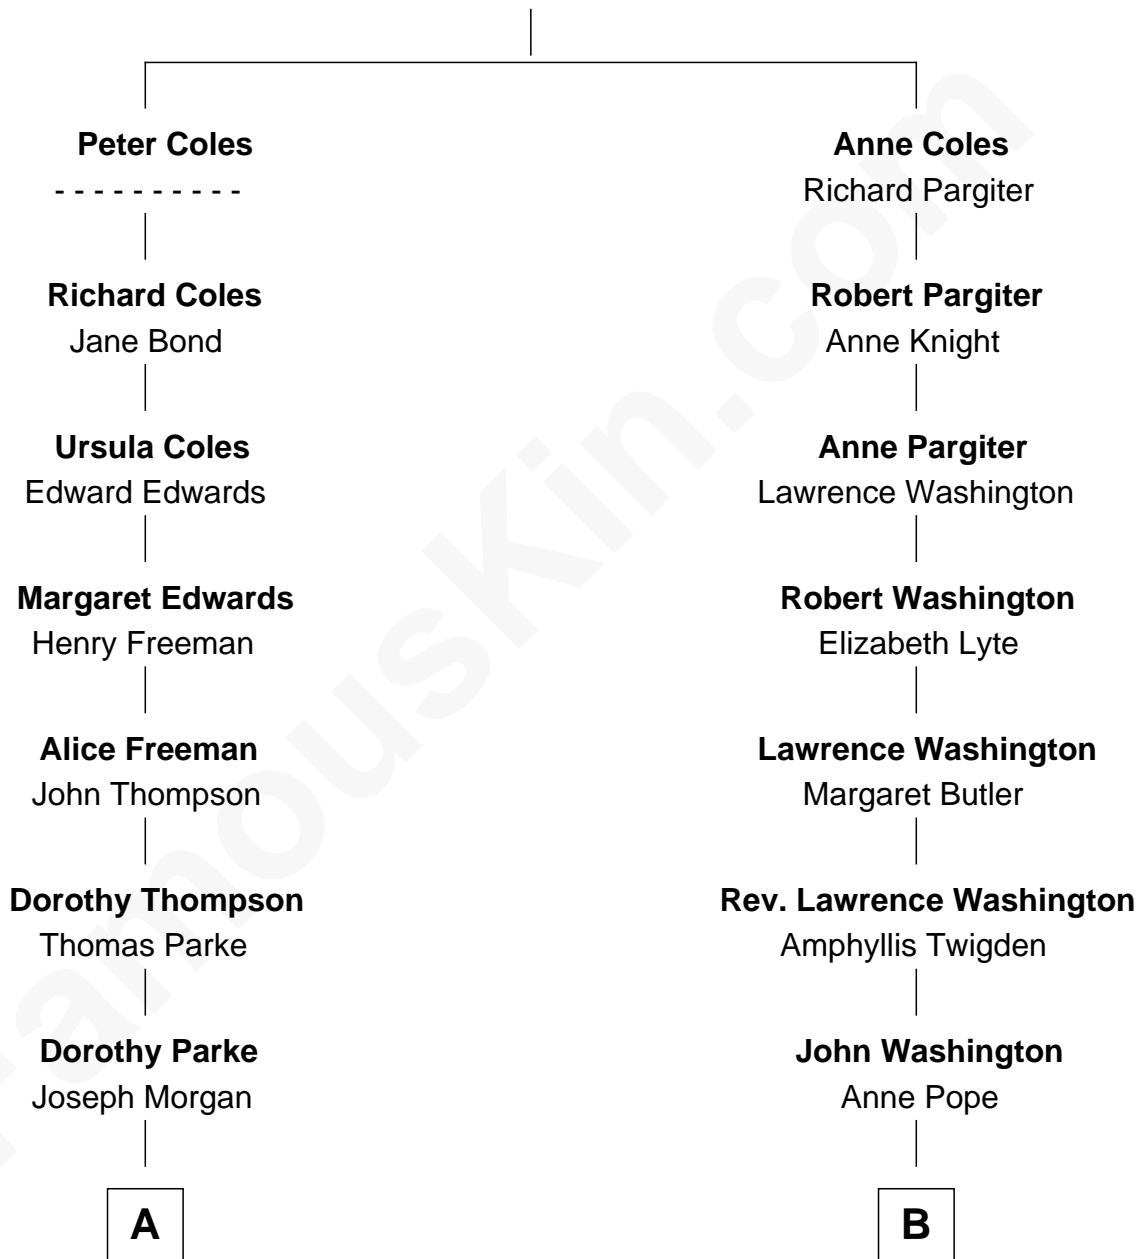

# FamousKin.com Relationship Chart of

**Prince William**

*Prince of Wales*

9th cousin 8 times removed of

**George Washington**

*1st U.S. President*

**Richard Coles**

**A**

**Margaret Morgan**  
Ebenezer Hibbard

**Keziah Hibbard**  
Caleb Bishop

**Lucy Bishop**  
Benajah Strong

**Dr. Joseph Strong**  
Rebecca Young

**Eleanor Strong**  
John Wood

**Ellen Wood**  
Franklin H. Work

**Frances Eleanor Work**  
James Boothby Burke Roche

**Edmund Maurice Burke Roche**  
Ruth Sylvia Gill

**Frances Ruth Burke Roche**  
Edward John Spencer

**Princess Diana Frances Spencer**  
Charles III, King of the United Kingdom

**Prince William**  
*Prince of Wales*

**B**

**Lawrence Washington**  
Mildred Warner

**Augustine Washington**  
Mary Ball

**George Washington**  
*1st U.S. President*