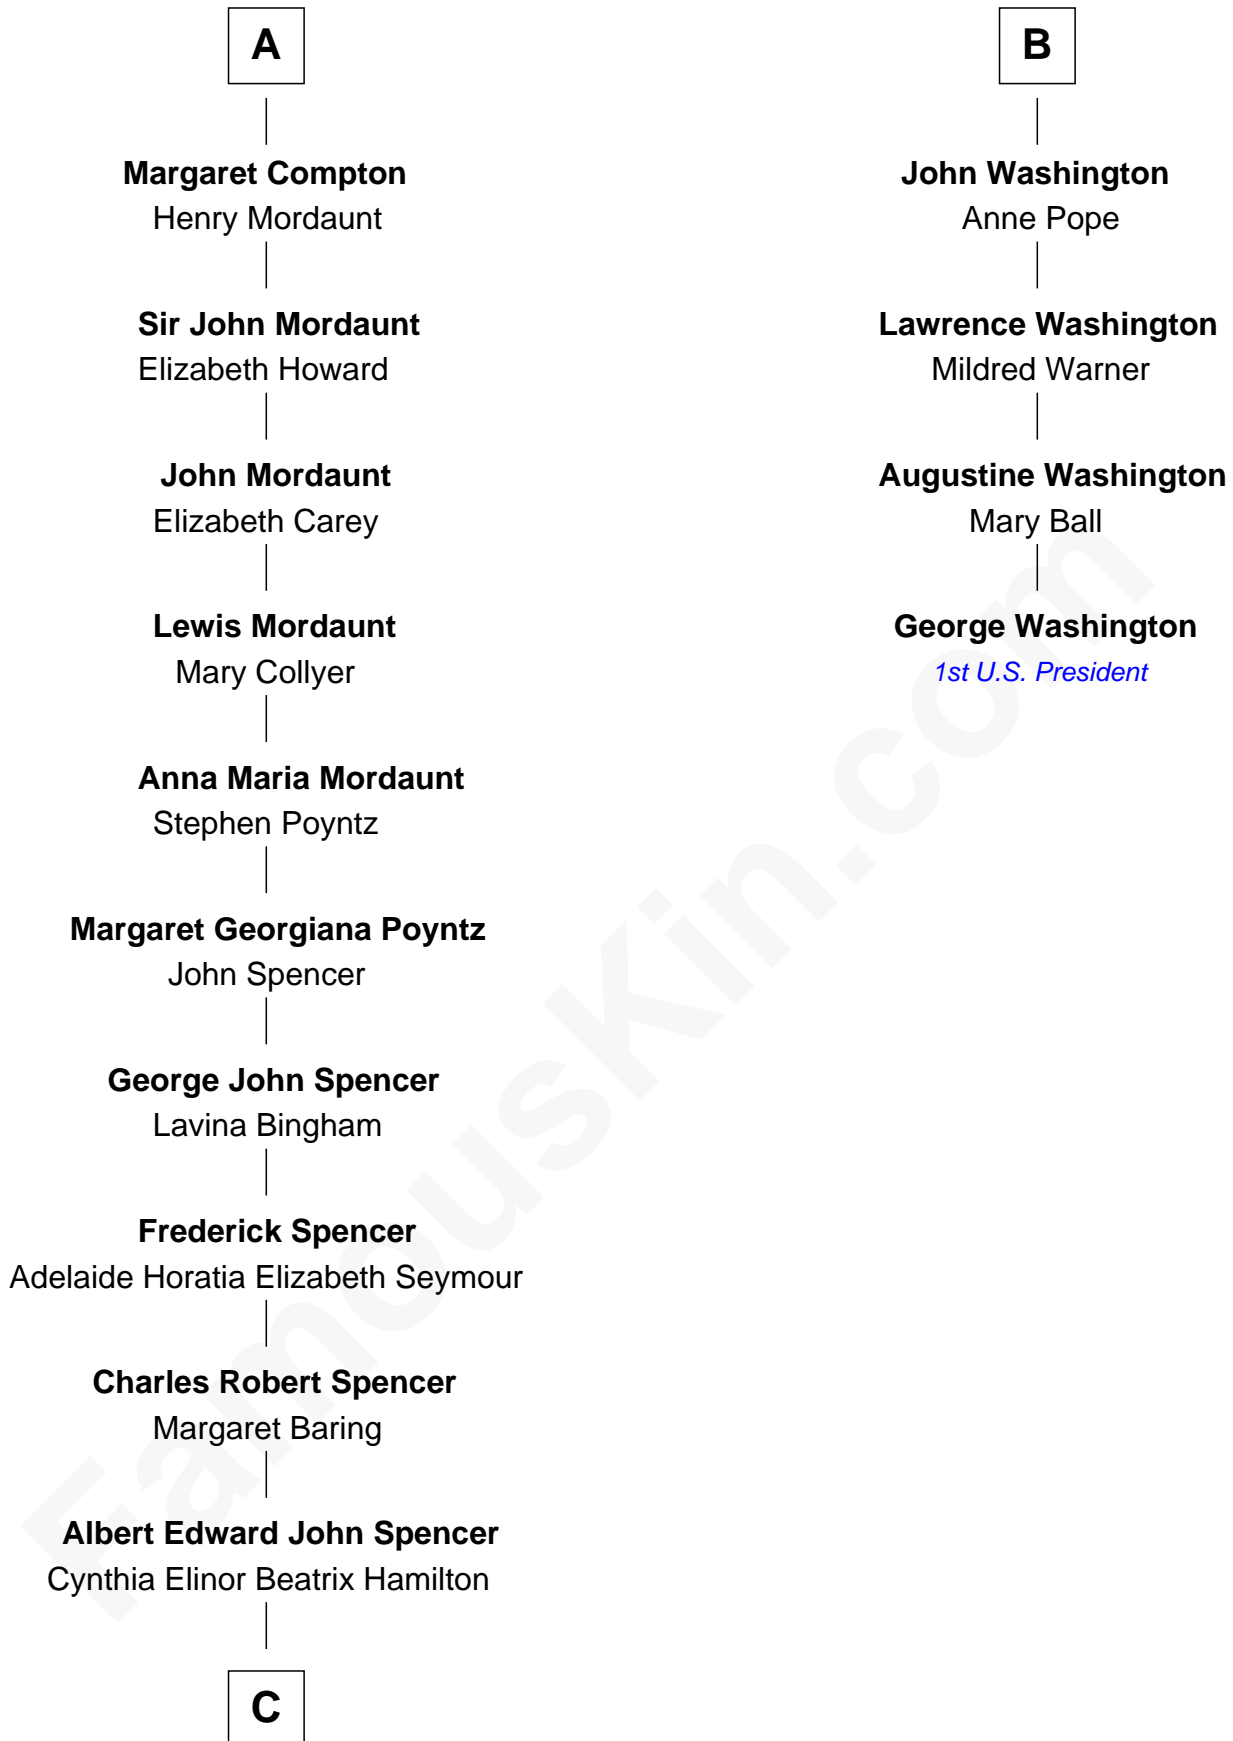

FamousKin.com
Relationship Chart of
Prince William
Prince of Wales

10th cousin 9 times removed of
George Washington
1st U.S. President

C

Edward John Spencer
Frances Ruth Burke Roche

Princess Diana Frances Spencer
Charles III, King of the United Kingdom