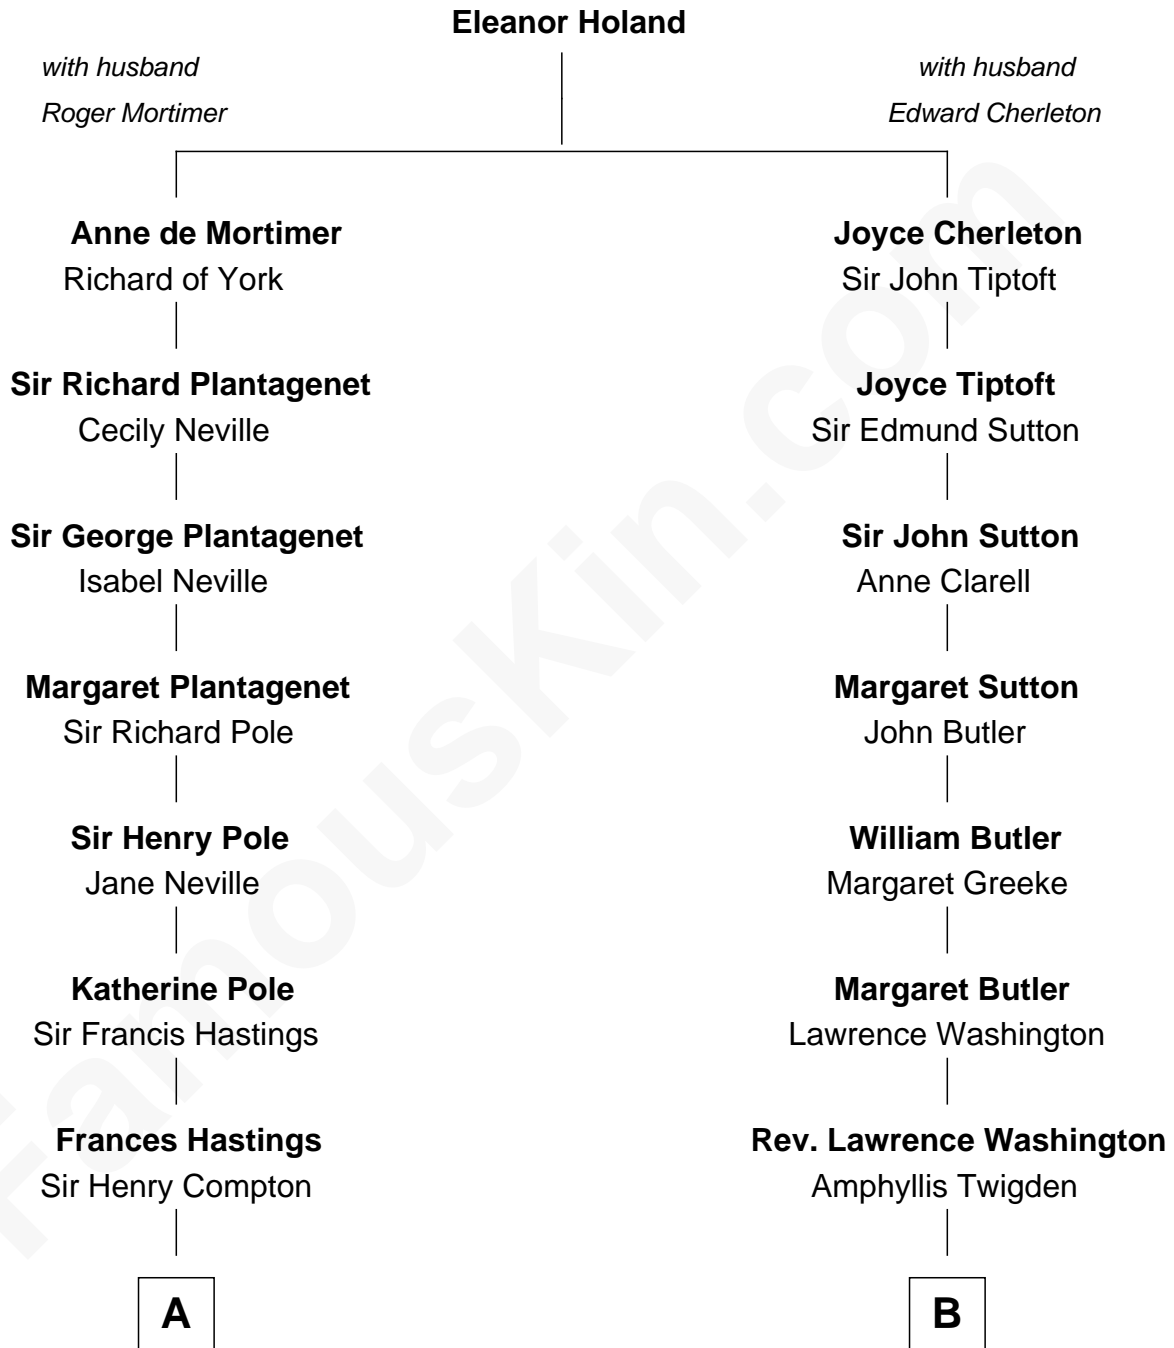

FamousKin.com
Relationship Chart of
Prince William
Prince of Wales

10th cousin 9 times removed of
George Washington
1st U.S. President

C

Edward John Spencer
Frances Ruth Burke Roche

Princess Diana Frances Spencer
Charles III, King of the United Kingdom

Prince William
Prince of Wales

FamousKin.com