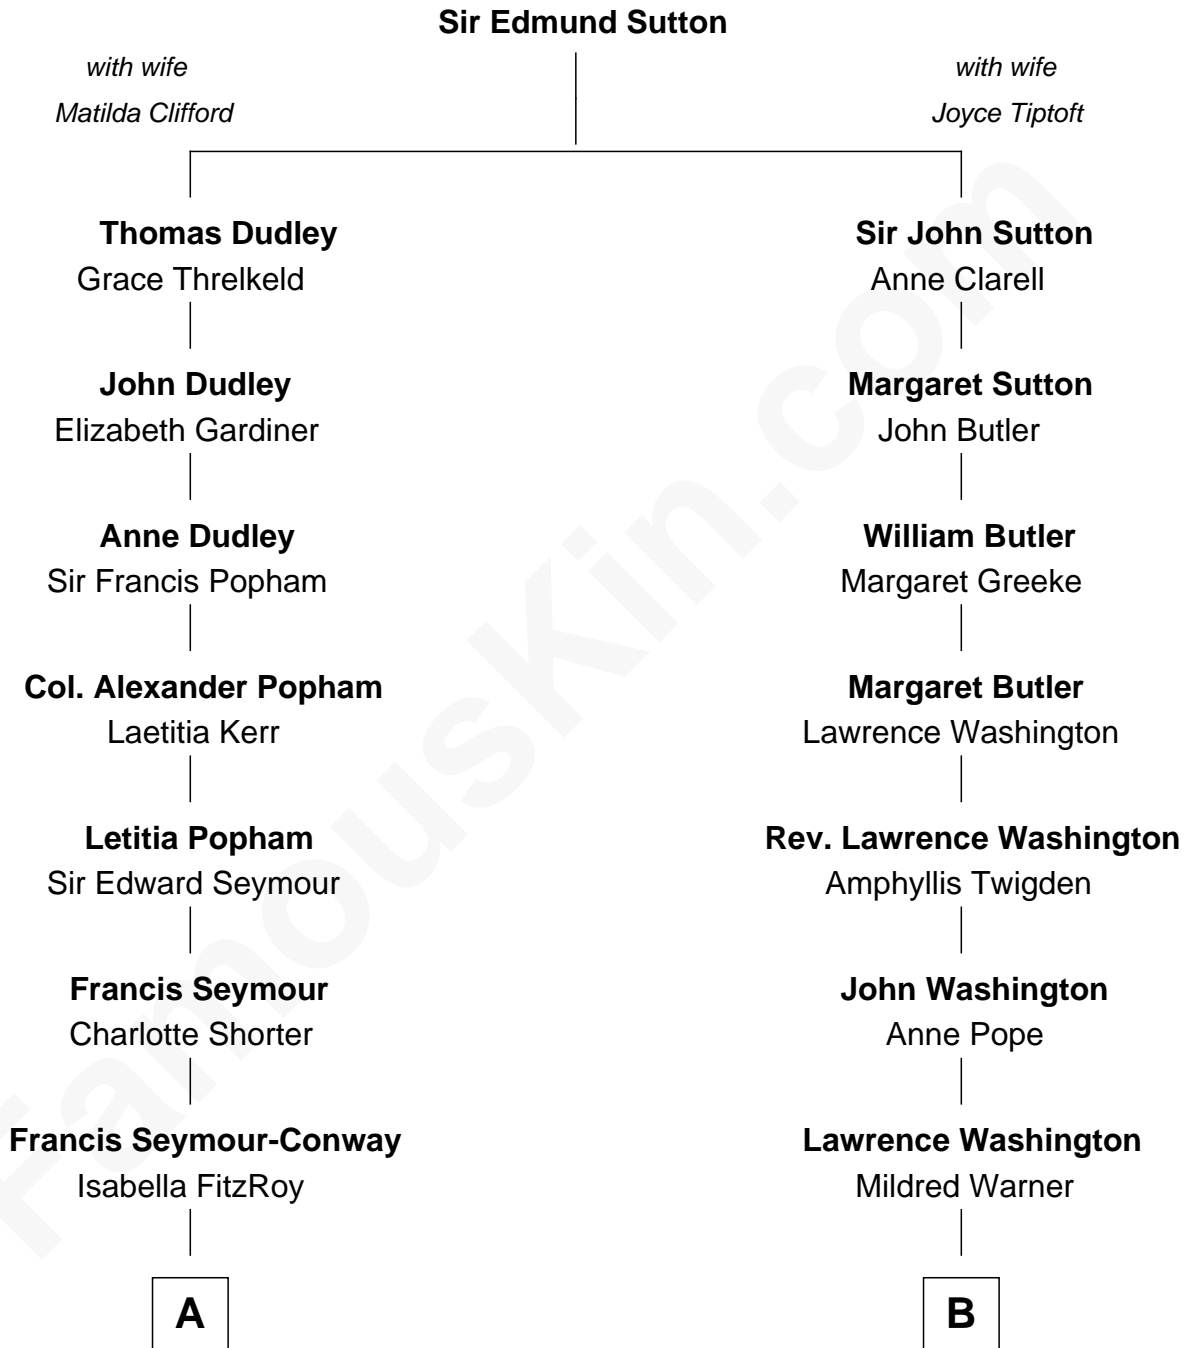

FamousKin.com
Relationship Chart of
Prince William
Prince of Wales

8th cousin 6 times removed of
George Washington
1st U.S. President

A

Hugh Seymour-Conway
Anne Horatia Waldegrave

Sir Horace Beauchamp Seymour
Elizabeth Malet Palk

Adelaide Horatia Elizabeth Seymour
Frederick Spencer

Charles Robert Spencer
Margaret Baring

Albert Edward John Spencer
Cynthia Elinor Beatrix Hamilton

Edward John Spencer
Frances Ruth Burke Roche

Princess Diana Frances Spencer
Charles III, King of the United Kingdom

Prince William
Prince of Wales

B

Augustine Washington
Mary Ball

George Washington
1st U.S. President