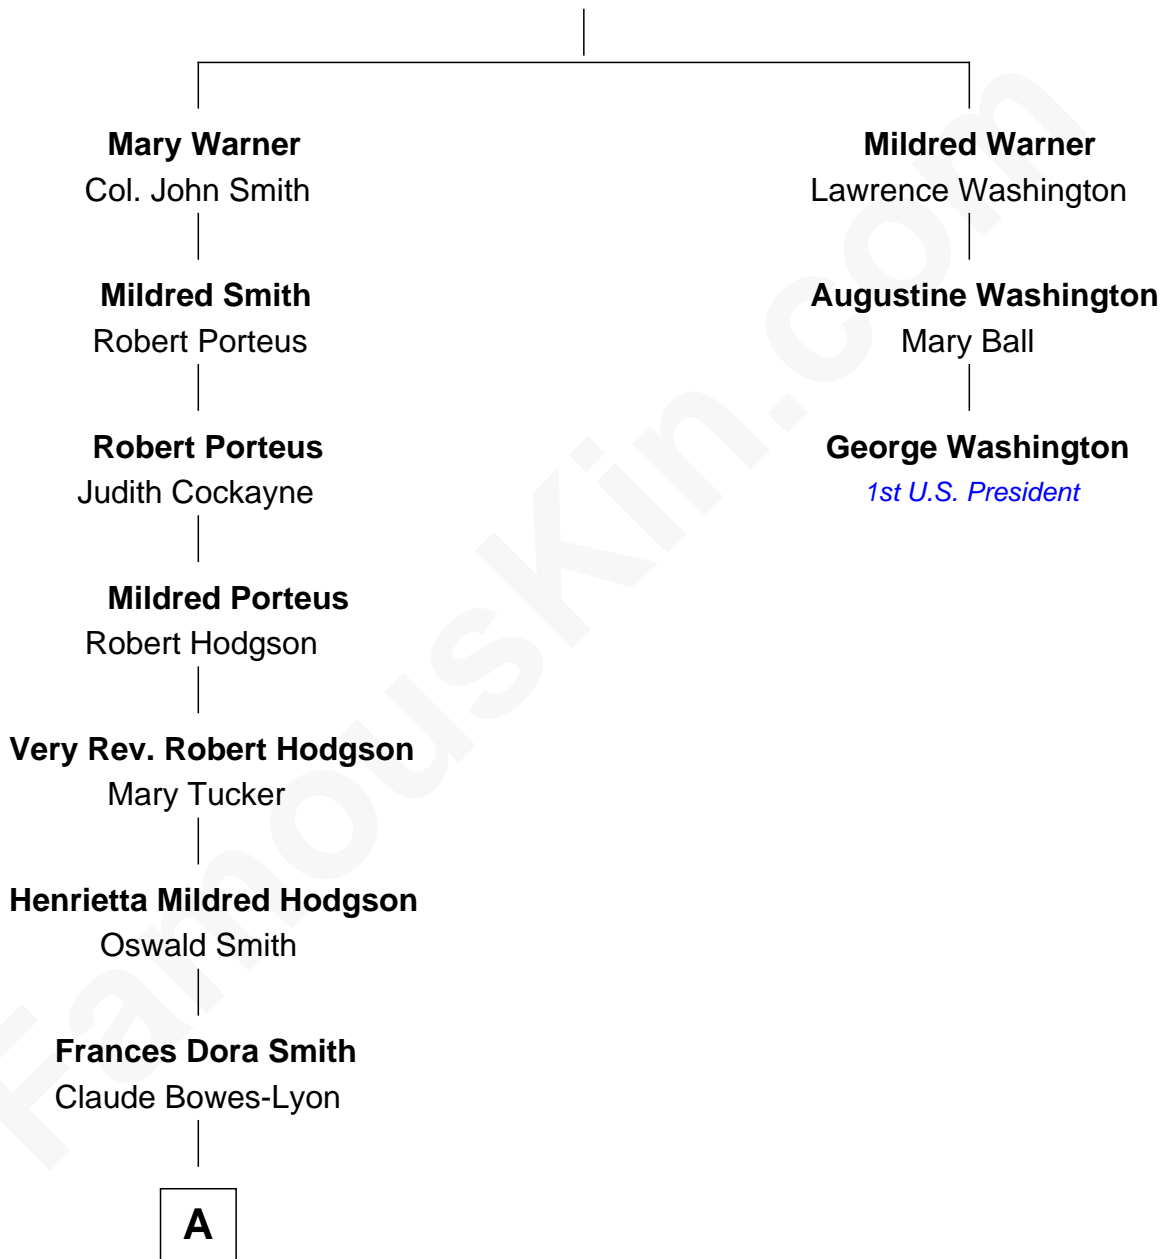

FamousKin.com Relationship Chart of

Prince William

Prince of Wales

2nd cousin 9 times removed of

George Washington

1st U.S. President

Col. Augustine Warner

Mildred Reade

A

—
Claude George Bowes-Lyon
Cecilia Nina Cavendish-Bentinck

—
Elizabeth Bowes-Lyon
George VI, King of the United Kingdom

—
Elizabeth II, Queen of the United Kingdom
Prince Philip of Edinburgh

—
Charles III, King of the United Kingdom
Princess Diana Frances Spencer

—
Prince William
Prince of Wales